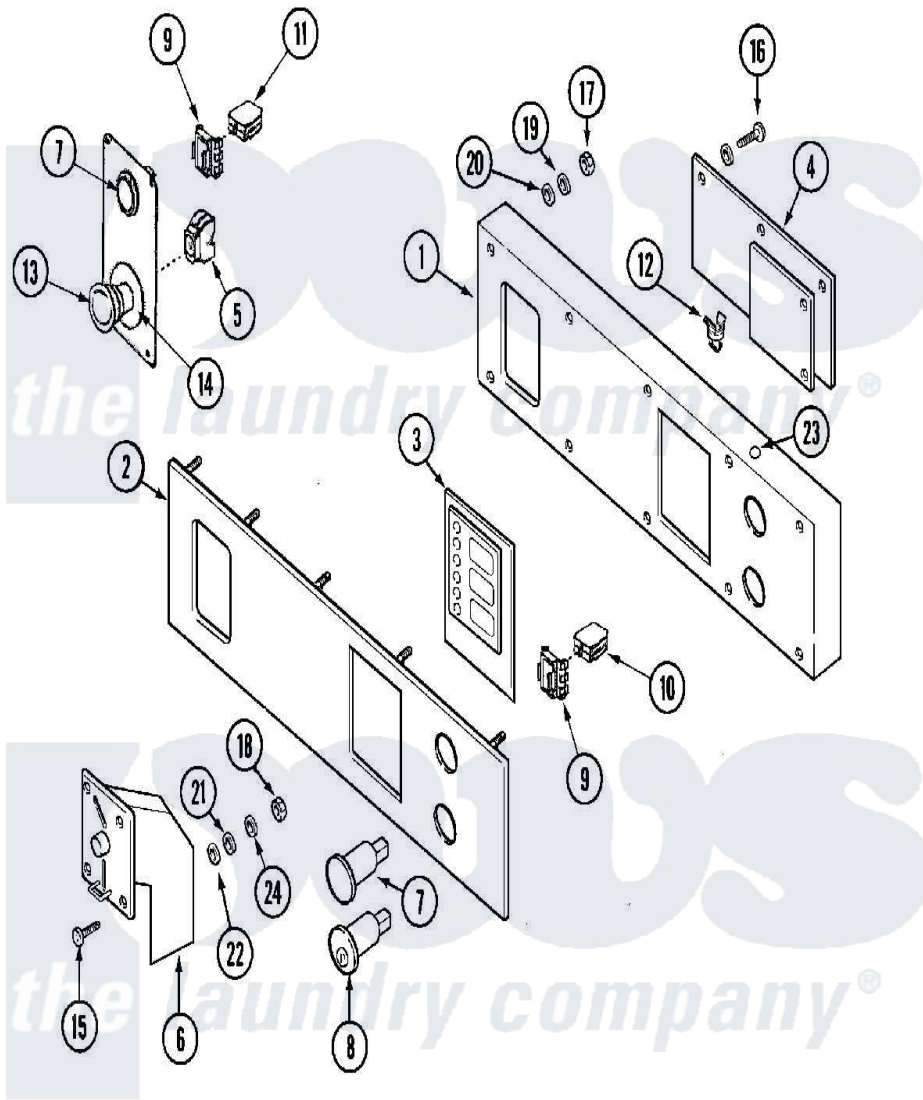

Maytag MFR35MCAVS 03 - CONTROL PANEL (PC/PN)

Maytag Commercial Maytag MFR35MCAVS Washer Parts Parts Diagram 03 - CONTROL PANEL (PC/PN)
 Click on the part number to view part

Item	Original Part Number	Replaced By	Status	Part Description
001	23001339	23002455		Nut, Rapid
"	NLA		Not Available	PANEL, CONTROL
"	NLA		Not Available	BOLT (M6X16)
002	NLA		Not Available	FACIA, CONTROL PANEL (PC)
003	23001526			Plexi, Microprocessor
004	23001525			Microprocessor
005	23002331			Contactora, Central Stop
006	23001063			Meter, Coin
007	23001537	12001897		Kit- Key S
008	23001538	12001896		Kit- Key S
009	23001540			Adapter, Contact Block
010	23001541			Block, Contact
011	23002873			Block, Contact
012	23001542			Holder, Board
013	23002332			Knob, Central Stop
014	23002330		Not Available	LABEL, CENTRAL STOP

015	23001064		Screw, Ornamental
016	23001544		Bolt
"	23002174	23003654	Washer M3.2
017	23001055	23001014	Nut M4
018	23001053		Nut
019	23001013		Lock Washer External Teeth M4
020	23002111	23001013	Lock Washer External Teeth M4
021	23002174	23003654	Washer M3.2
022	23001610	23002438	Washer M4.3
023	NLA	Not Available	LABEL, EARTH
024	NLA	Not Available	LOCKWASHER (M3)