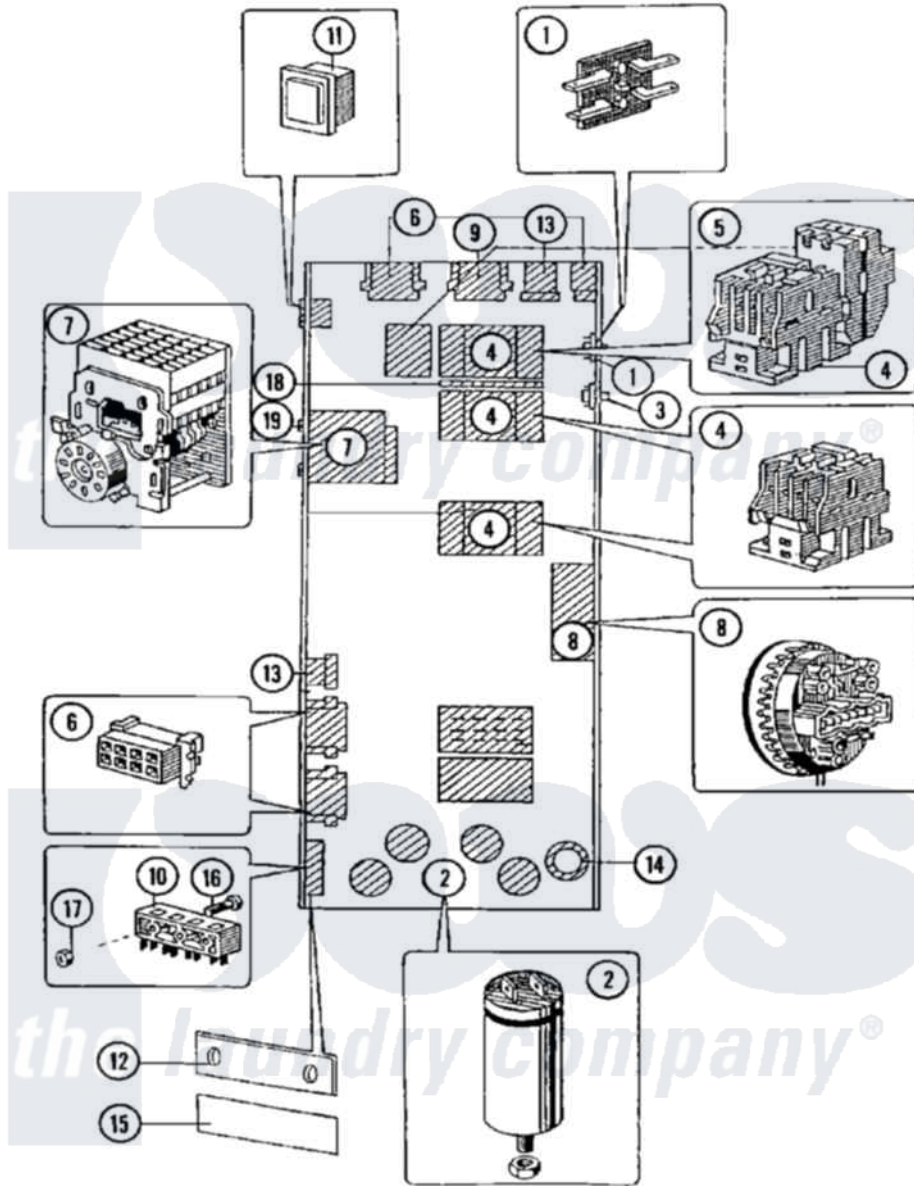

Maytag MFR35MCAVS 04 - MAIN CONTROLS (MC)

Maytag Commercial Maytag MFR35MCAVS Washer Parts Parts Diagram 04 - MAIN CONTROLS (MC)
 Click on the part number to view part

Item	Original Part Number	Replaced By	Status	Part Description
001	23001094			Bridge, Rectifier
002	23001096			Capacitor
"	23001098			Capacitor
003	23001099			Socket, Pc Board Socket
004	23001100	23003750		Frequency Inverter Contactor
"	23001101	23003751		Contactora Lc1 D12
005	23001107	23003759		Overload Relay LR2D
"	23001108			Relay, Thermal Overload
006	23001109			Housing, Connector
007	23001110			Timer, Reversing
008	23001111	23001513		Switch, Water Level
"	23002176	23001513		Switch, Water Level
009	23001112			Housing, Connector
010	23001113			Housing, Connector
011	23001114			Rocker Switch, Prewash/No Prew
012	23001115			Terminal Block Insulation

013	23001116		Housing, Connector
014	23001117		Ring, Rubber
015	23001118		Sticker, Liquid Soap
016	23001089		Screw
017	23001055	23001014	Nut M4
018	23001119	23003762	Mechanical Interlock
019	23001069		Screw
020	NLA	Not Available	SCREW (M6 X 25)
021	23001312		Mut M6
022	23001028	23002756	Lockwasher
023	23001518		SERIES 15 - NO LONGER NEEDED
"	NLA	Not Available	NET FILTER
024	23001465		Sticker, Electricity Warning
025	NLA	Not Available	STICKER
026	NLA	Not Available	LABEL, EARTH