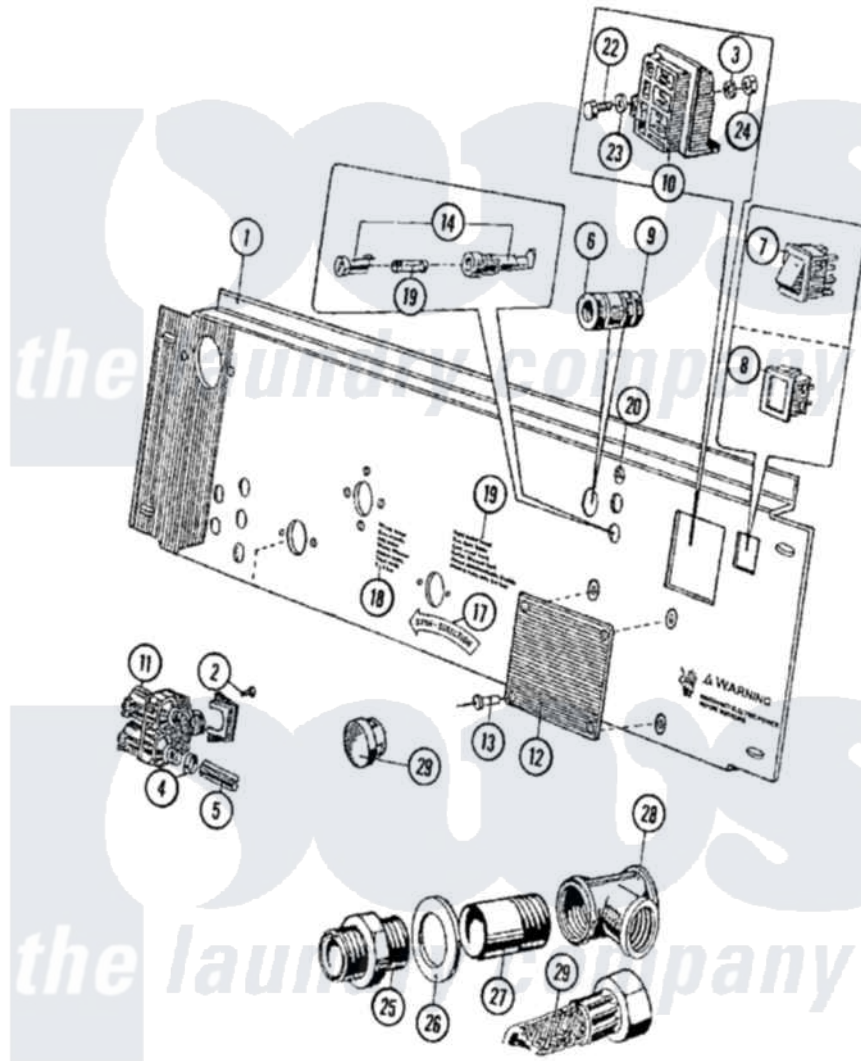

Maytag MFR35MCAVS 05 - WATER VALVE & REAR PANEL

Maytag Commercial Maytag MFR35MCAVS Washer Parts Parts Diagram 05 - WATER VALVE & REAR PANEL
 Click on the part number to view part

Item	Original Part Number	Replaced By	Status	Part Description
001	23001503			Panel, Valve
002	23001361			Bolt
003	23001013			Lock Washer External Teeth M4
004	23001506	596669		Clamp, Manifold
005	23001507			Waterhose
006	23001450			Swivel
007	23001529			Button
008	23001452			Square Plug
009	23001453			Nut, Swivel
010	23001454			Block, Terminal Connection
011	23001455			Valve, Two Way
012	23001460			Plate, Identification
013	23001461			Rivets, Blind
014	23001462			Holder, Fuse
015	23001508			Fuse
016	23001465			Sticker, Electricity Warning

017	23001468		Sticker, Spin Direction
018	23001469		Sticker, Hot Water
019	23001471		Sticker, Cold Soft Water
020	NLA	Not Available	STICKER (1A)
021	NLA	Not Available	PLUG, LIQUID SOAP OPENING
022	NLA	Not Available	SCREW (M 4 X 16 BRASS)
023	NLA	Not Available	WASHER (DIA. 9 X 4.3 X 0.8)
024	23001481	23001014	Nut M4
025	23001482		Connection
026	23001483		Washer
027	23001484		Extension, Brass Pipe Thread
028	23001485		Tee, 3/4" Pipe Thread
029	23001523		North American, Hose
030	23001522		Screw
"	NLA	Not Available	PLATE VALVES