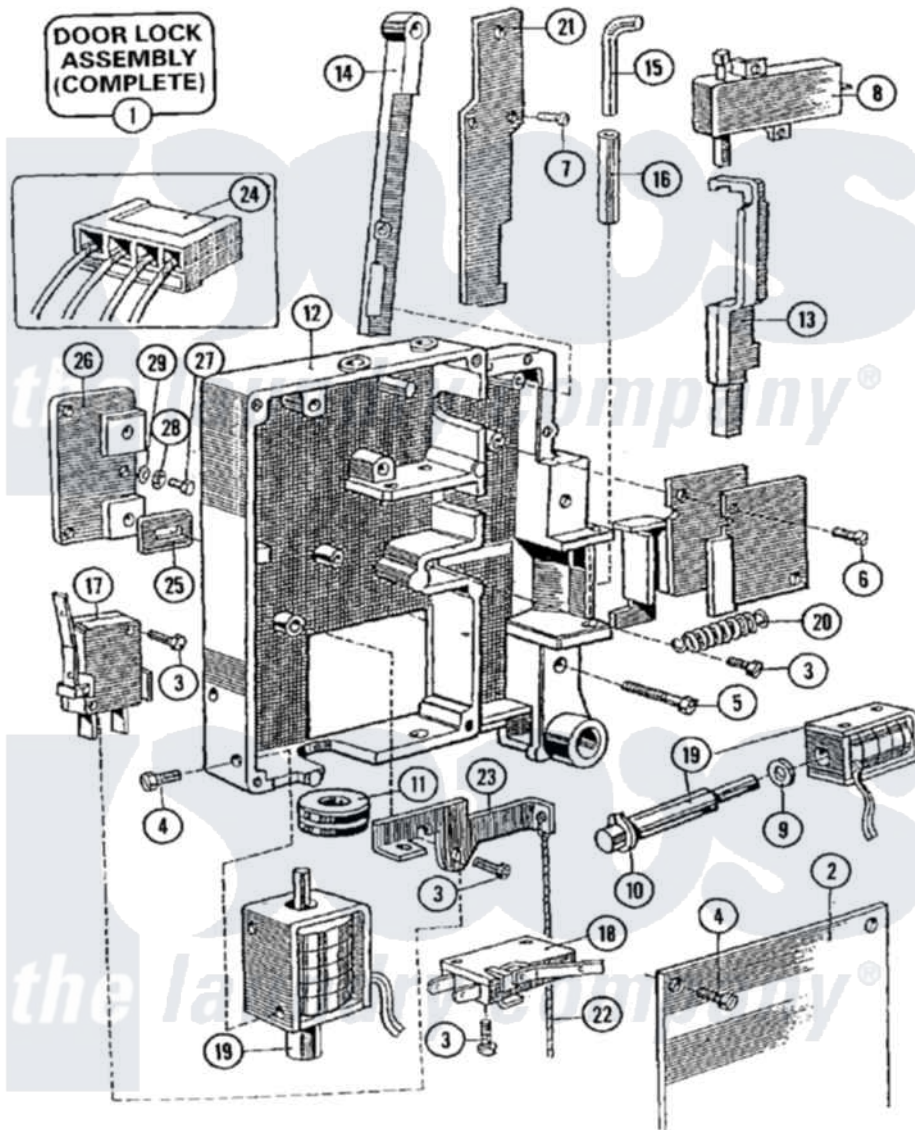

Maytag MFR35MCAVS 06 - DOOR LOCK ASSEMBLY

Maytag [Commercial Maytag MFR35MCAVS Washer Parts](#) Parts Diagram 06 - DOOR LOCK ASSEMBLY
 Click on the part number to view part

Item	Original Part Number	Replaced By	Status	Part Description
001	23001129	23003679		Door Latch Complete
002	23001130			Plate, Cover
003	23001131			Screw
004	23001132			Screw
005	23001133			Screw
006	23001070			Screw
007	23001134			Bolt
008	23001135			Bimetal, Actuator
009	23001136			Washer
010	23001137			Ring, Retaining
011	23001138			Bushing, Cable Passage
012	23001139	Y23002898		Ground, Plate Lock
013	23001140			Small Lock Hook
014	23001141			Bar, Handle Latch
015	23001142			Retainer, Lock Tube
016	23001143			Tube, Lock

017	23001144		Microswitch, Lever
018	23001145		Microswitch, Lever
019	23001146		Coil
"	23001147		Coil
020	23001148	23002900	Spring, Locking Part
021	23001149		Leaf Spring, Latch Bar
022	23001152		Cord, Emergency Opening
023	23001153		Lever, Emergency Opening
024	23001154		Wiring Harness, Doorlock
025	23001155	23001368	Shim, Hinge Base
026	23001156		Spacer, Lock
027	23001157		Bolt
028	23001158		Lockwasher
029	23001159		Washer Lu