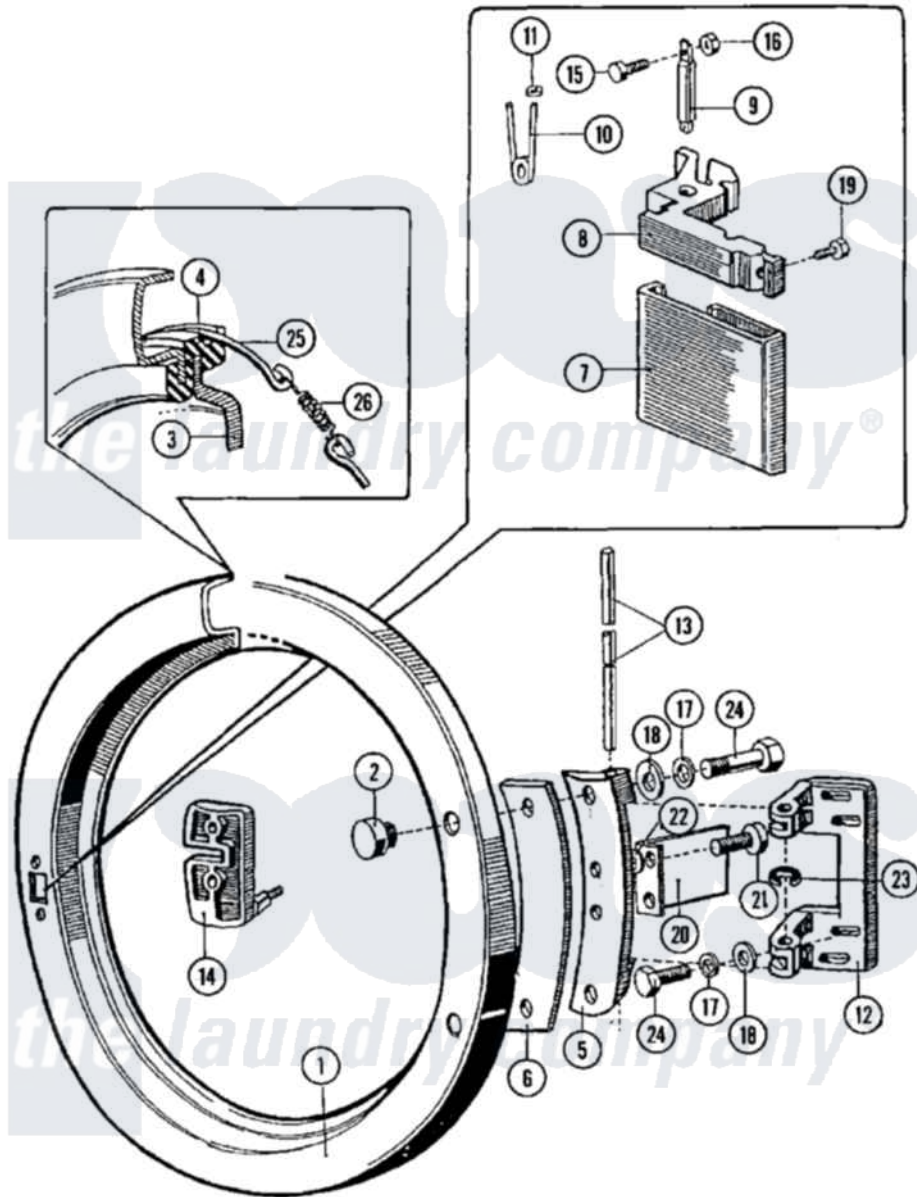

Maytag MFR35MCAVS 07 - DOOR

Maytag Commercial Maytag MFR35MCAVS Washer Parts Parts Diagram 07 - DOOR
 Click on the part number to view part

Item	Original Part Number	Replaced By	Status	Part Description
001	23001161			Ring, Door
002	23001162			Nut, Ornamental
003	23001163			Glass, Door
004	23001164			Gasket, Door Glass
005	23001165			Plate, Hinge
006	23001166			Shim, Hinge Plate
007	23001510	12001889		Kit, Door HANdle Assembly HANdle Front And Back Included
"	23003631	12001889		Kit, Door HANdle Assembly HANdle Front And Back Included
"	23003632	12001889		Kit, Door HANdle Assembly HANdle Front And Back Included
"	23003700	12001889		Kit, Door HANdle Assembly HANdle Front And Back Included
008	23003634			Lever, Door

"	NLA	Not Available	LEVER, HANDLE
009	23001168		Door Handle Pivot Pin
010	23001169		Spring, Handle Lever
011	23001057	23002499	Spring Retaining Clip
"	23001170		Fastener, Spring
012	23001171		Base, Hinge
013	23001172		Shaft, Door Hinge
014	23001173		Handle, Lever Plate
015	23001175		Screw
"	23002937		Screw
016	23001176	23001312	Mut M6
017	23001158		Lockwasher
018	23001159		Washer Lu
019	23001177		Screw
020	23001178		Microswitch, Activating Plate
021	23001179		Screw
022	23001180	23001056	Ring, Shaft Locking
023	23001181		Ring, Retaining
024	23001182		Bolt
025	23001185		Doorseal, Tension Ring
026	23001186		Doorspring, Tension Spring