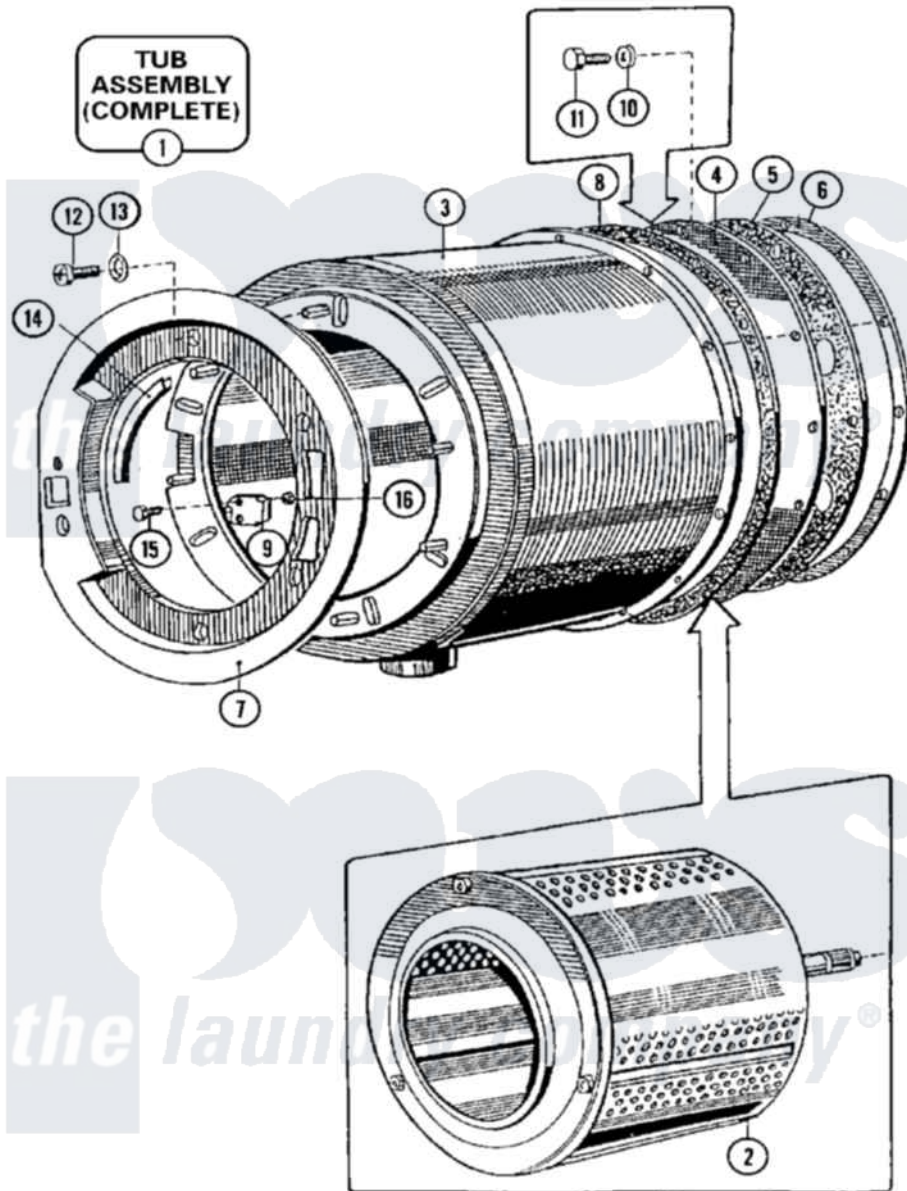

Maytag MFR35MCAVS 08 - BASKET & OUTER SHELL ASSEMBLY

Maytag [Commercial Maytag MFR35MCAVS Washer Parts](#) Parts Diagram 08 - BASKET & OUTER SHELL ASSEMBLY

[Click on the part number to view part](#)

Item	Original Part Number	Replaced By	Status	Part Description
001	NLA		Not Available	TUB (COMPLETE)
002	23001189	23003817		Drum And Shaft Mfr 35 Lu
003	23001191			Shell, Outer
004	23001193			Backplate
005	23001195			Backplate
006	23001197			Ring, Clamp
007	23001198			Shield
008	23001199			Gasket, Rear Shell
009	23001200			Hinge, Mirco Switch
010	23001201			Washer
011	23001202	23002940		Screw
012	23001177			Screw
013	23001204			Washer, Finishing
014	23001088	23002473		Rubber, Protective
015	23001089			Screw
016	23001055	23001014		Nut M4