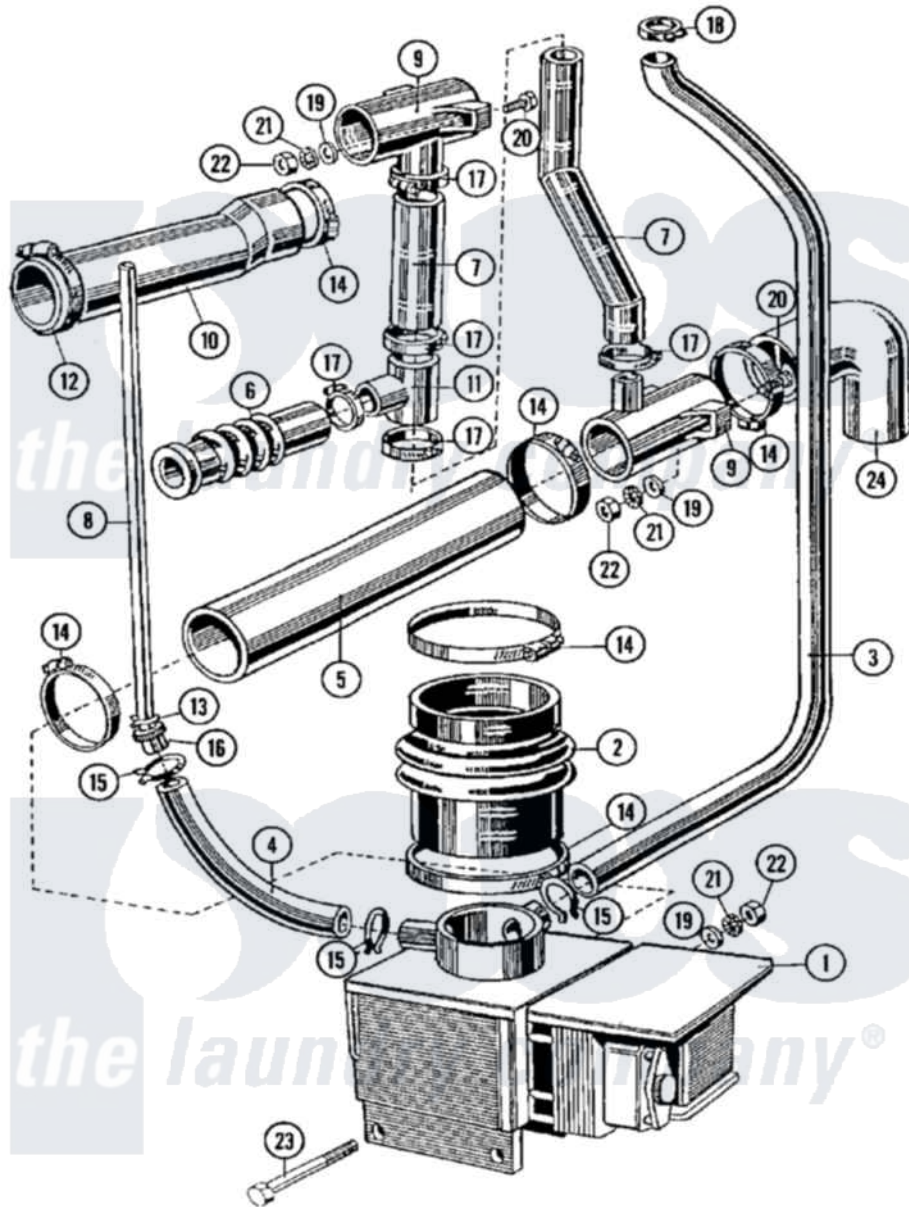

Maytag MFR35MCAVS 10 - DRAIN & HOSE ASSEMBLY

Maytag [Commercial Maytag MFR35MCAVS Washer Parts](#) Parts Diagram 10 - DRAIN & HOSE ASSEMBLY
 Click on the part number to view part

| Item | Original Part Number | Replaced By | Status | Part Description |
|------|--------------------------|--------------------------|--------|----------------------------|
| 001 | 23001244 | | | Valve, Drain |
| " | 23002321 | | | Motor, Drain |
| 002 | 23001245 | | | Tub To Drain Hose |
| 003 | 23001246 | | | Lower Pressure Switch Hose |
| 004 | 23001247 | | | Hose, Air Dome |
| 005 | 23001249 | | | Drain Valve Outlet Hose |
| 006 | 23001250 | | | Corrugated Vent Hose |
| 007 | 23001251 | | | Lower Overflow Hose |
| 008 | 23001252 | | | Upper Pressure Switch Hose |
| 009 | 23001253 | | | Tee, Drain |
| 010 | 23001254 | 23004241 | | Hopper To T-Hose |
| 011 | 23001255 | | | Tee, Overflow Hose |
| 012 | 23001256 | 34001289 | | Clamp, Hose |
| 013 | 23001257 | 596669 | | Clamp, Manifold |
| 014 | 23001258 | 696392 | | Hose Clamp |
| 015 | 23001259 | | | Clamp, Corbin |

| | | | |
|-----|--------------------------|--------------------------|------------------------------|
| 016 | 23001260 | | Pressure Switch Hose Fitting |
| 017 | 23001261 | 616099 | Clamp |
| 018 | 23001262 | 616099 | Clamp |
| 019 | 23001263 | | Washer |
| 020 | 23001264 | | Bolt M8x20 |
| 021 | 23001265 | | Washer |
| 022 | 23001266 | | Nut M8 |
| 023 | 23001267 | 23002908 | Screw |
| 024 | 23001268 | 23002015 | Elbow |