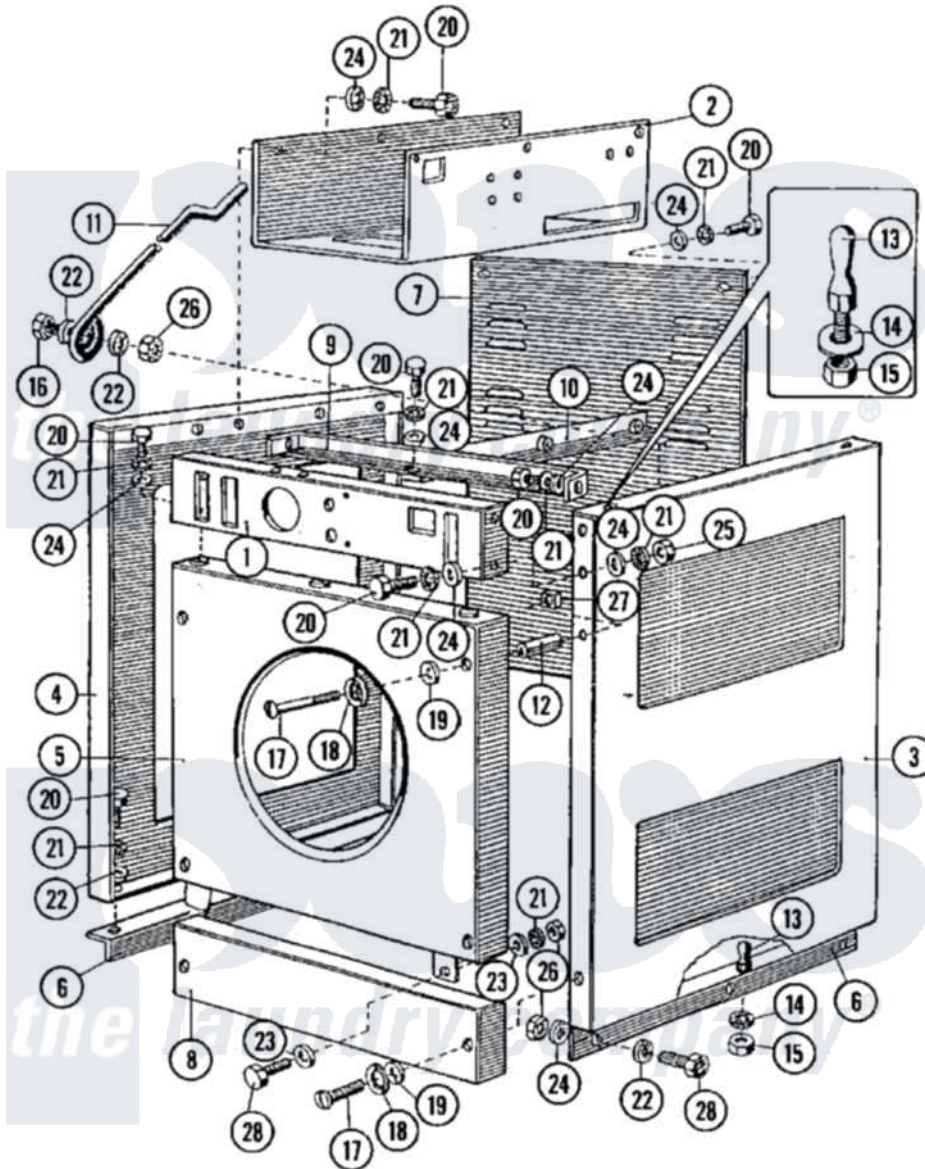

Maytag MFR35MCAVS 13 - CABINET

Maytag [Commercial Maytag MFR35MCAVS Washer Parts](#) Parts Diagram 13 - CABINET
 Click on the part number to view part

Item	Original Part Number	Replaced By	Status	Part Description
001	23001039			Plate, Back-Up
"	NLA		Not Available	PANEL, CONTROL
002	23001314			Tray, Elec. Components
003	23001316			Panel, Side
004	23001318			Panel, Side
005	23001320			Panel, Front
"	23002853			Panel, Front
006	23001321	23002854		Support, Panel
"	23001322			Support, Panel
007	23001325			Panel
008	23001326			Panel, Access
009	23001327			Beam, Cross
010	23001328	23001327		Beam, Cross
011	23001330			Rod, Top Panel Support
012	23001331	23002860		Tube, Distance
013	23001332			Alignment Pin

014	23001333	23004485	Lock Washer M5
015	23001334	8184504	Nut
016	23001335	23002861	Screw Lu
017	23001336	23003478	Screw
018	23001337	23002457	Washer M6
019	23001338	23002458	Washer
020	23001026		Bolt
021	23001028	23002756	Lockwasher
022	23001309		Washer Lu
023	23001309		Washer Lu
024	23001027		Washer
025	23001034	Not Available	NUT (M6)
026	23001310		Nut, Self Locking
027	23001339	23002455	Nut, Rapid
028	23001335	23002861	Screw Lu
029	23001548		Holder, Capacitors