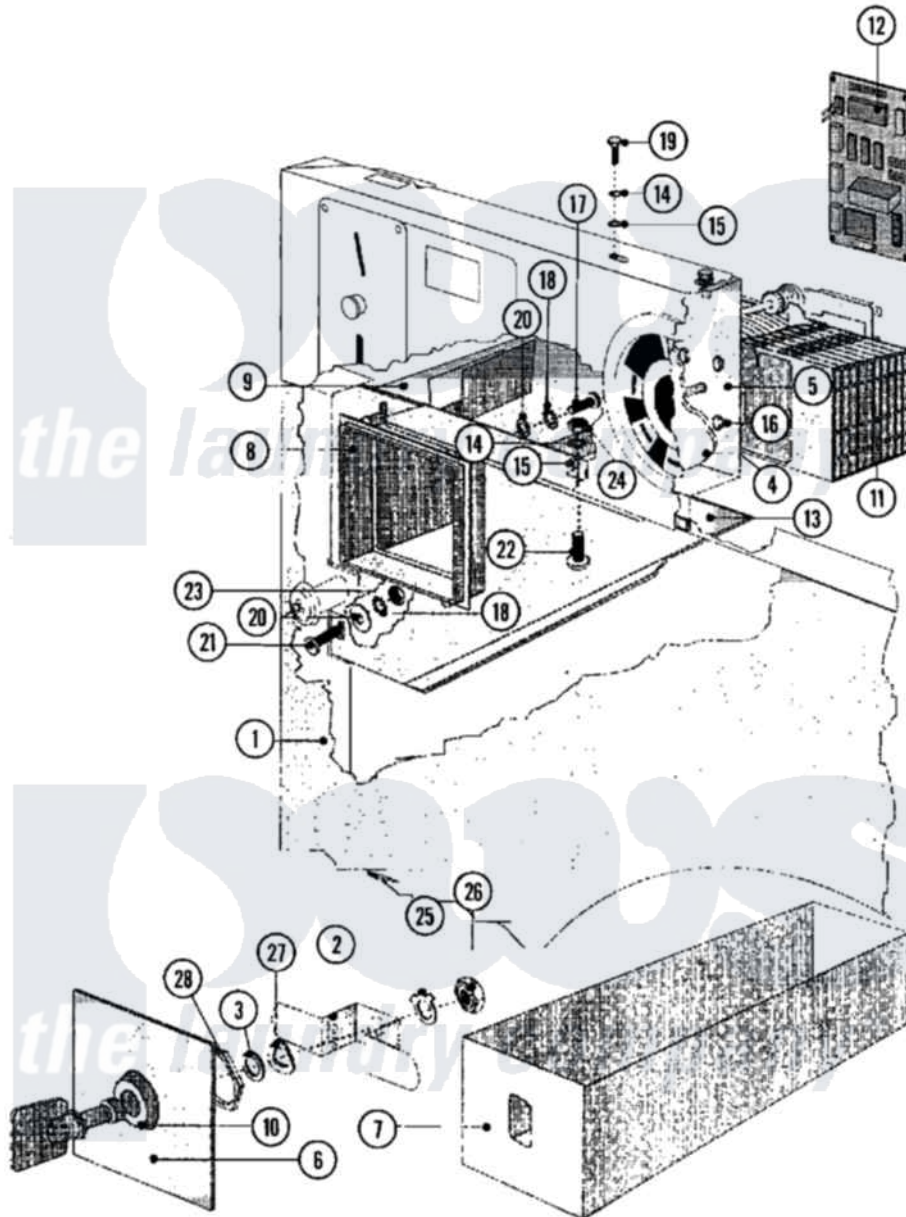

Maytag MFR35MCAVS 16 - TIMER & COIN ASSEMBLY (SERIES 11)

Maytag [Commercial Maytag MFR35MCAVS Washer Parts](#) Parts Diagram 16 - TIMER & COIN ASSEMBLY (SERIES 11)

[Click on the part number to view part](#)

Item	Original Part Number	Replaced By	Status	Part Description
001	23001320			Panel, Front
002	23002879			Cam, Coin Lock Box
003	23001580			Washer
004	23001060			Disc, Timer Indicator
005	23002880			Timer, Support
006	23002881			Plate, Coin Vault Ornamental
007	23002882			Box, Coin
008	23002883			Vault, Ornamental
009	23002884			Vault, Coin Lu
010	23002885			Lock, Coin Vault
011	23001065			Timer
"	23003445			Coil
012	23001066			Counter, Coin
"	23001693	23001066		Counter, Coin
"	23003987			Coin Counter Har-Mc
013	23001502			Support, Coin Vault

014	23002756		Lockwasher
015	23001027		Washer
016	23002886		Screw
017	23002423	23001361	Bolt
018	23002111	23001013	Lock Washer External Teeth M4
019	23002354	23002461	Screw
020	23001610	23002438	Washer M4.3
021	23001012		Screw
022	NLA	Not Available	SCREW (M6X12)
023	23002399	23001014	Nut M4
024	23002436	Not Available	NUT (M6)
025	NLA	Not Available	WASHER, SELF LOCKING
026	NLA	Not Available	NUT, LOCK (SMALL)
027	NLA	Not Available	WASHER, SPRING LOCK
028	NLA	Not Available	NUT, LOCK (BIG)
029	23001038		Conversion Kit
"	23002195		Pc-Pn Conversion Kit
"	23002333		Pc To Pn Conversion
"	23002334		Mc To MN Convers.