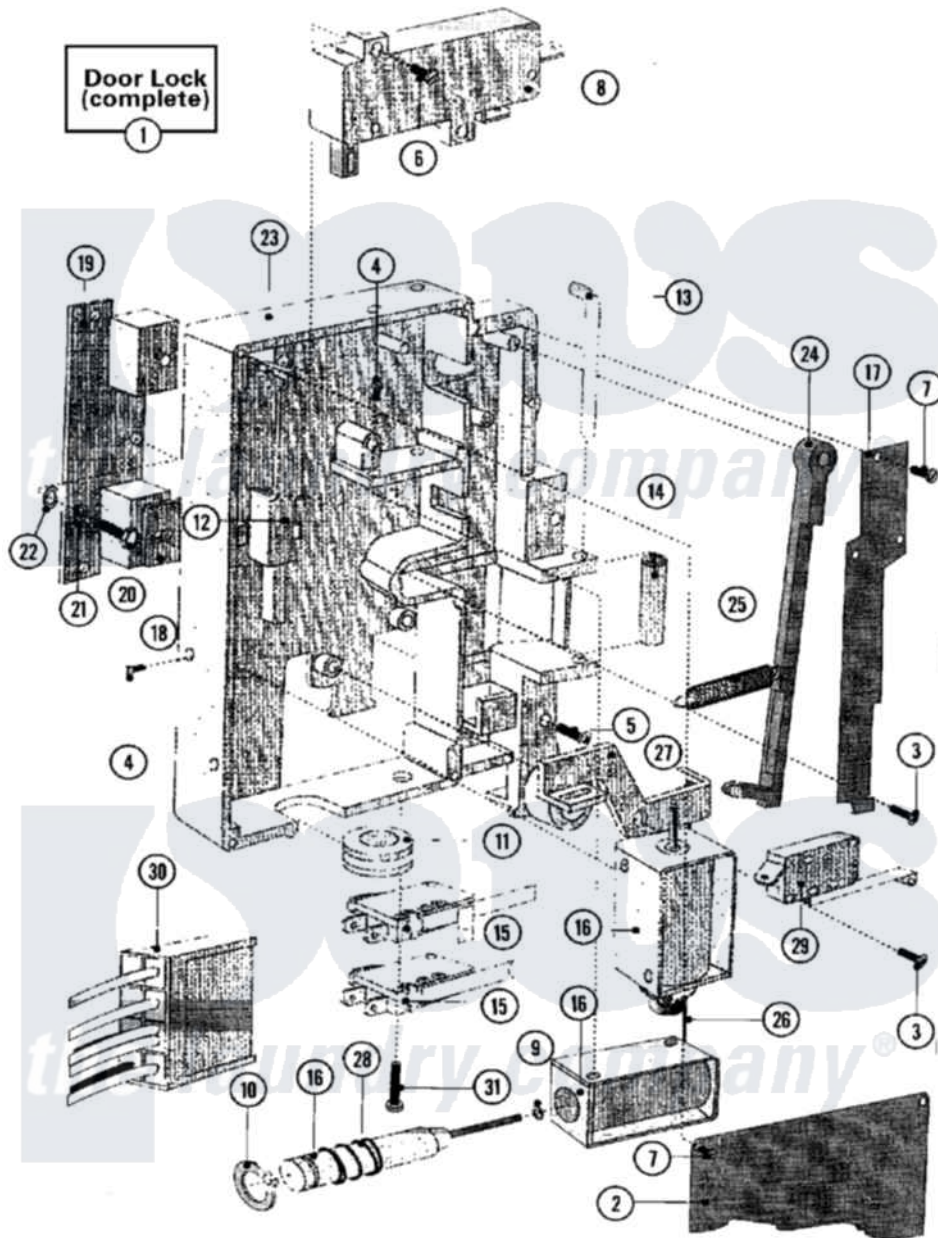

Maytag MFR35MCAVS 18 - DOOR LOCK ASSEMBLY (SERIES 11)

Maytag Commercial Maytag MFR35MCAVS Washer Parts Diagram 18 - DOOR LOCK ASSEMBLY (SERIES 11)

Click on the part number to view part

Item	Original Part Number	Replaced By	Status	Part Description
001	23003679			Door Latch Complete
"	NLA		Not Available	LOCK, DOOR (COMPLETE)
002	23001130			Plate, Cover
003	23001131			Screw
004	23001132			Screw
005	23001133			Screw
006	23001070			Screw
007	23001134			Bolt
008	23001135			Bimetal, Actuator
009	23001136			Washer
010	23001137			Ring, Retaining
011	23001138			Bushing, Cable Passage
012	23001140			Small Lock Hook
013	23001142			Retainer, Lock Tube
014	23001143			Tube, Lock
015	23001144			Microswitch, Lever

016	23001146		Coil
"	23001147		Coil
017	23001149		Leaf Spring, Latch Bar
018	23001155	23001368	Shim, Hinge Base
019	23001156		Spacer, Lock
020	23002353	23001157	Bolt
021	23002130	23001158	Lockwasher
022	23001159		Washer Lu
023	Y23002898		Ground, Plate Lock
024	23002899		Handle, Locking Part
025	23002900		Spring, Locking Part
026	23002901	23001152	Cord, Emergency Opening
027	NLA	Not Available	LEVEL, OPENING
028	23002903		Spring, Locking Part
029	23002337		Microswitch, Lever
030	23002904		Wiring, Door Lock
"	23002905		Wiring Harness, Doorlock
031	23002906		Screw