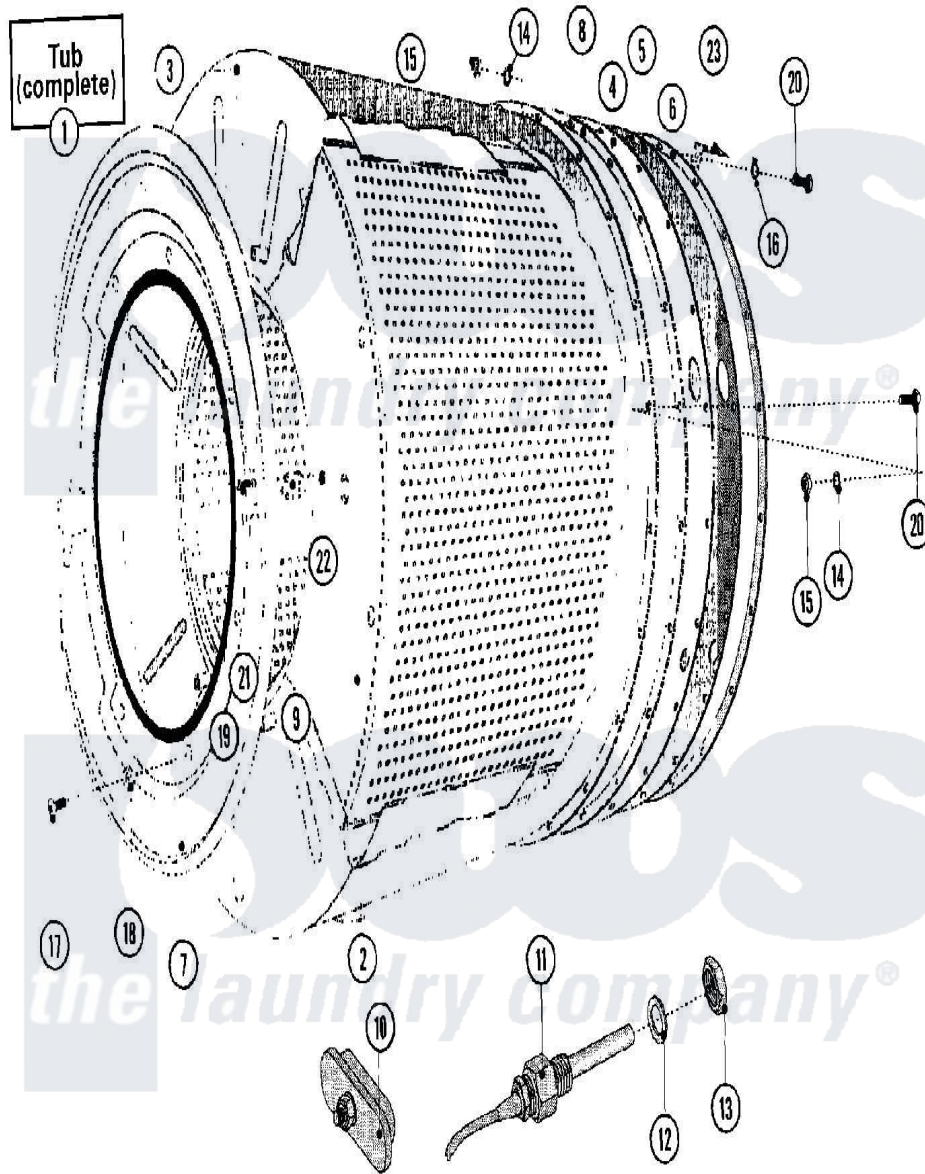

Maytag MFR35MCAVS 22 - BASKET & OUTER SHELL ASSEMBLY(SERIES 11)

Maytag Commercial Maytag MFR35MCAVS Washer Parts Parts Diagram 22 - BASKET & OUTER SHELL ASSEMBLY(SERIES 11)  
 Click on the part number to view part

| Item | Original Part Number     | Replaced By | Status        | Part Description                    |
|------|--------------------------|-------------|---------------|-------------------------------------|
| 001  | NLA                      |             | Not Available | TUB (COMPLETE)                      |
| 002  | <a href="#">23003817</a> |             |               | Drum And Shaft Mfr 35 Lu            |
| 003  | <a href="#">23002934</a> |             |               | Tub                                 |
| 004  | <a href="#">23001193</a> |             |               | Backplate                           |
| "    | <a href="#">23002178</a> |             |               | Plate, Base                         |
| 005  | <a href="#">23001195</a> |             |               | Backplate                           |
| 006  | <a href="#">23002935</a> |             |               | Ring                                |
| 007  | <a href="#">23001198</a> |             |               | Shield                              |
| 008  | <a href="#">23001199</a> |             |               | Gasket, Rear Shell                  |
| 009  | <a href="#">23001200</a> |             |               | Hinge, Mirco Switch                 |
| 010  | <a href="#">23001594</a> |             |               | Heating Element Hole Plug           |
| 011  | <a href="#">23001592</a> |             |               | Adaptor                             |
| 012  | <a href="#">23002179</a> |             |               | Washer Nut M14                      |
| 013  | <a href="#">23002936</a> |             |               | Temperature, Sensor Holder, Nut M14 |