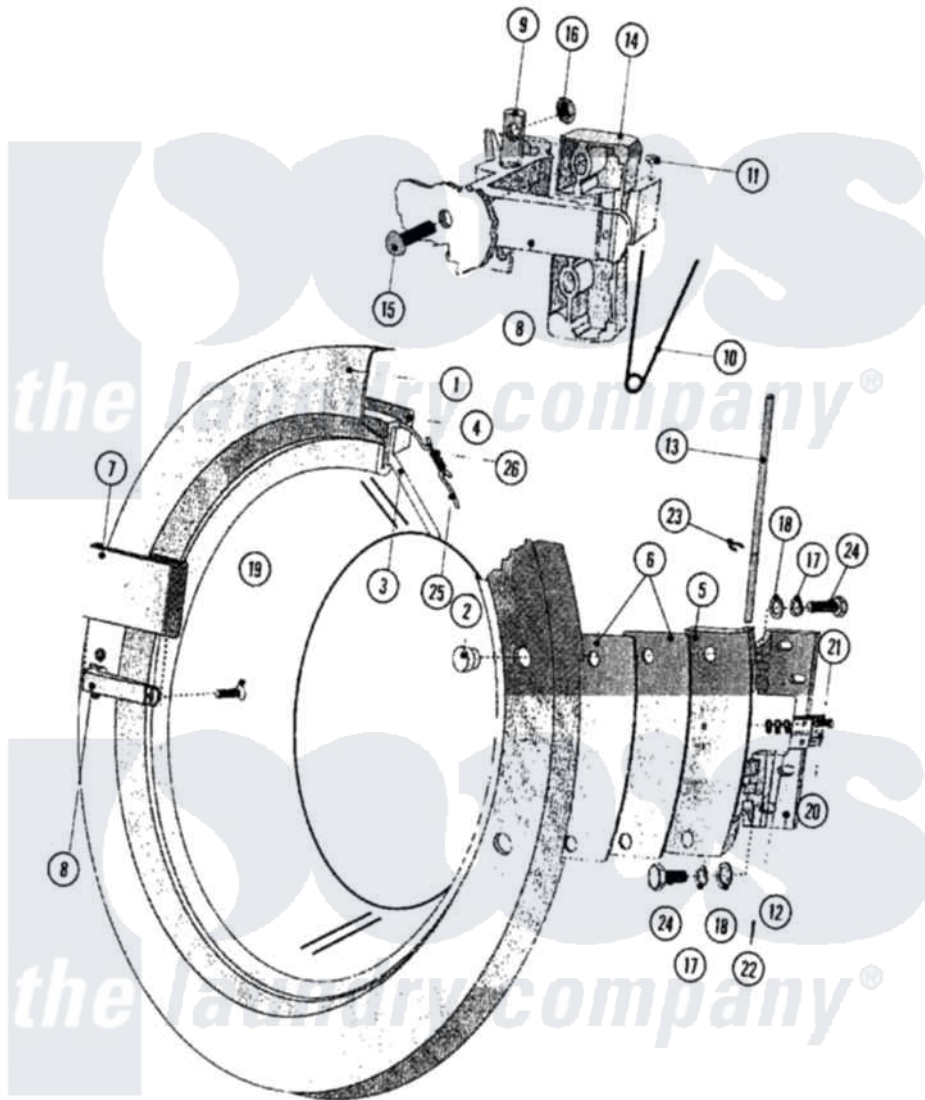

Maytag MFR35MCAVS 23 - DOOR (SERIES 11)

Maytag Commercial Maytag MFR35MCAVS Washer Parts Parts Diagram 23 - DOOR (SERIES 11)
 Click on the part number to view part

Item	Original Part Number	Replaced By	Status	Part Description
001	23001161			Ring, Door
002	23001162			Nut, Ornamental
003	23001163			Glass, Door
004	23001164			Gasket, Door Glass
005	23001165			Plate, Hinge
006	23001166			Shim, Hinge Plate
007	12001889			Kit, Door HANdle Assembly HANdle Front And Back Included
"	23001510	12001889		Kit, Door HANdle Assembly HANdle Front And Back Included
008	23003634			Lever, Door
"	NLA		Not Available	LEVER, HANDLE
009	23001168			Door Handle Pivot Pin
010	23001169			Spring, Handle Lever
011	23001057	23002499		Spring Retaining Clip
012	23001171			Base, Hinge

013	23001172		Shaft, Door Hinge
014	23001173		Handle, Lever Plate
015	23002937		Screw
016	23001176	23001312	Mut M6
"	23002280		Nut M6
017	23001159		Washer Lu
"	23002130	23001158	Lockwasher
018	23001643	23002424	Washer M6.4
019	23001621		Screw Lu
"	23002617	23001777	Screw, Drive
020	23001178		Microswitch, Activating Plate
021	23001781	23001179	Screw
022	23001708		Washer
023	23001181		Ring, Retaining
024	23002279	23002462	Screw Lu
025	23001185		Doorseal, Tension Ring
026	23001186		Doorspring, Tension Spring