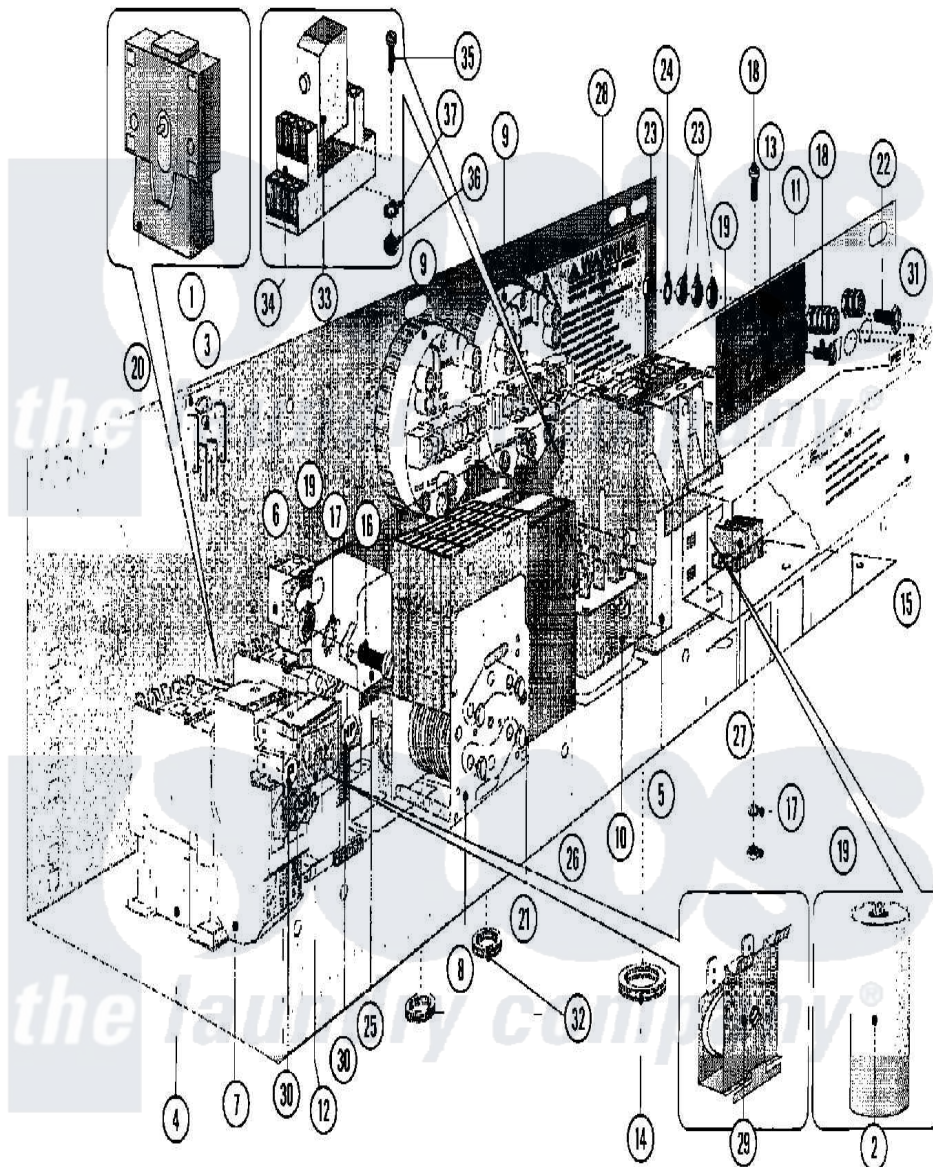

Maytag MFR35MCAVS 25 - ELECTRICAL COMPONENTS (SERIES 11)

Maytag Commercial Maytag MFR35MCAVS Washer Parts Parts Diagram 25 - ELECTRICAL COMPONENTS (SERIES 11)

Click on the part number to view part

Item	Original Part Number	Replaced By	Status	Part Description
001	23001094			Bridge, Rectifier
002	23001096			Capacitor
"	23001098			Capacitor
003	23001099			Socket, Pc Board Socket
004	23001100	23003750		Frequency Inverter Contactor
"	23001101	23003751		Contactors Lc1 D12
005	23001102			Contactors
"	23001103			Contactors
"	23001340			Contactors
006	23001104			Auxiliary Contact
007	23001105	23003761		Overload Relay LR2D
"	23001106			Relay, Thermal Overload
"	23001108			Relay, Thermal Overload
"	23002101	23003757		Overload Relay 5.5-8A
008	23001110			Timer, Reversing
009	23001111	23001513		Switch, Water Level

"	23001513		Switch, Water Level
"	23002176	23001513	Switch, Water Level
010	23002460		Thermostat
011	23002154		Housing, Connector
012	23001114		Rocker Switch, Prewash/No Prew
013	23001115		Terminal Block Insulation
014	23001117		Ring, Rubber
015	23001118		Sticker, Liquid Soap
016	23002423	23001361	Bolt
017	23002111	23001013	Lock Washer External Teeth M4
018	23002398	23001089	Screw
019	23002399	23001014	Nut M4
020	23001119	23003762	Mechanical Interlock
021	23002952	23001069	Screw
022	23002806		Screw
023	23001515	23001312	Mut M6
024	23001734	23002425	Locker Washer M6
025	NLA	Not Available	MEMBER, RC
026	23002348	23003734	Transformer
027	23002959		Electric Heat Terminal Board
028	23001465		Sticker, Electricity Warning
029	23002955		Buzzer
030	NLA	Not Available	STICKER
031	NLA	Not Available	LABEL, EARTH
032	23001138		Bushing, Cable Passage
033	23002956		Schrach, Relay
034	23002957		Base, Relay
035	23002906		Screw
036	23002958		Nut M3
037	23002865	23001054	Washer, Locking