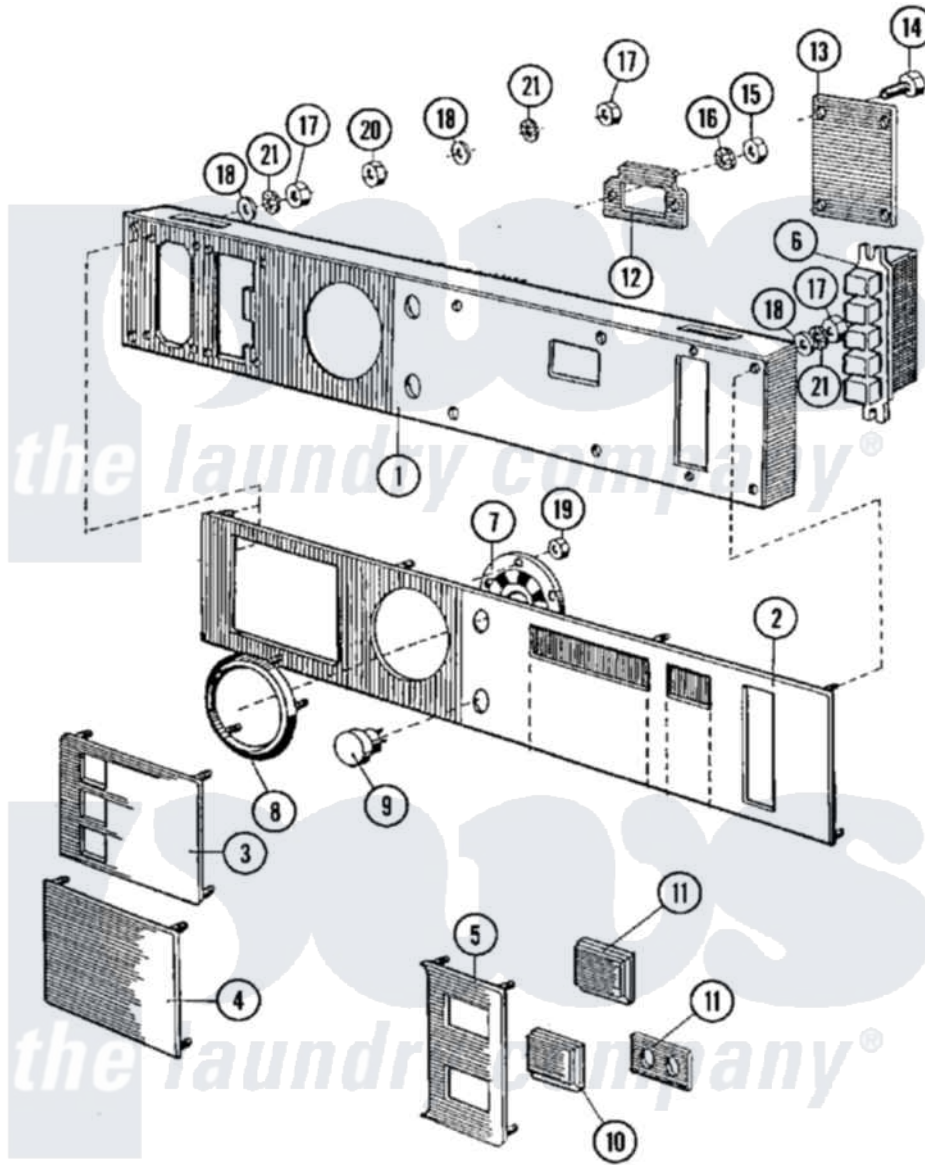

# Maytag MFR35MNATS 02 - CONTROL PANEL

Maytag [Commercial Maytag MFR35MNATS Washer Parts](#) Parts Diagram 02 - CONTROL PANEL  
 Click on the part number to view part

Item	Original Part Number	Replaced By	Status	Part Description
001	<a href="#">23001039</a>			Plate, Back-Up
002	<a href="#">23001489</a>			Panel, Control
"	<a href="#">23001495</a>			Panel, Control
003	<a href="#">23001529</a>			Button
"	<a href="#">23001530</a>			Button
"	<a href="#">23001531</a>			Button
"	<a href="#">23001532</a>			Cover, Button
"	23002329		Not Available	MANUAL CONTROL ASSY. (COMP.)
"	NLA		Not Available	WIRE HARNESS, MANUAL CONTROL
004	<a href="#">23001042</a>			Switch, Program Selector
005	23001043	<a href="#">23002494</a>		Disc- Indi
006	23001044	<a href="#">23002496</a>		Disk- Indi
007	<a href="#">23001046</a>			Lamp, Indicator
008	23001055	<a href="#">23001014</a>		Nut M4
009	<a href="#">23001056</a>			Ring, Shaft Locking

010	23001057	<a href="#">23002499</a>	Spring Retaining Clip
011	<a href="#">23001058</a>		Tube, Distance
012	<a href="#">23001013</a>		Lock Washer External Teeth M4
013	<a href="#">23002325</a>		Washer