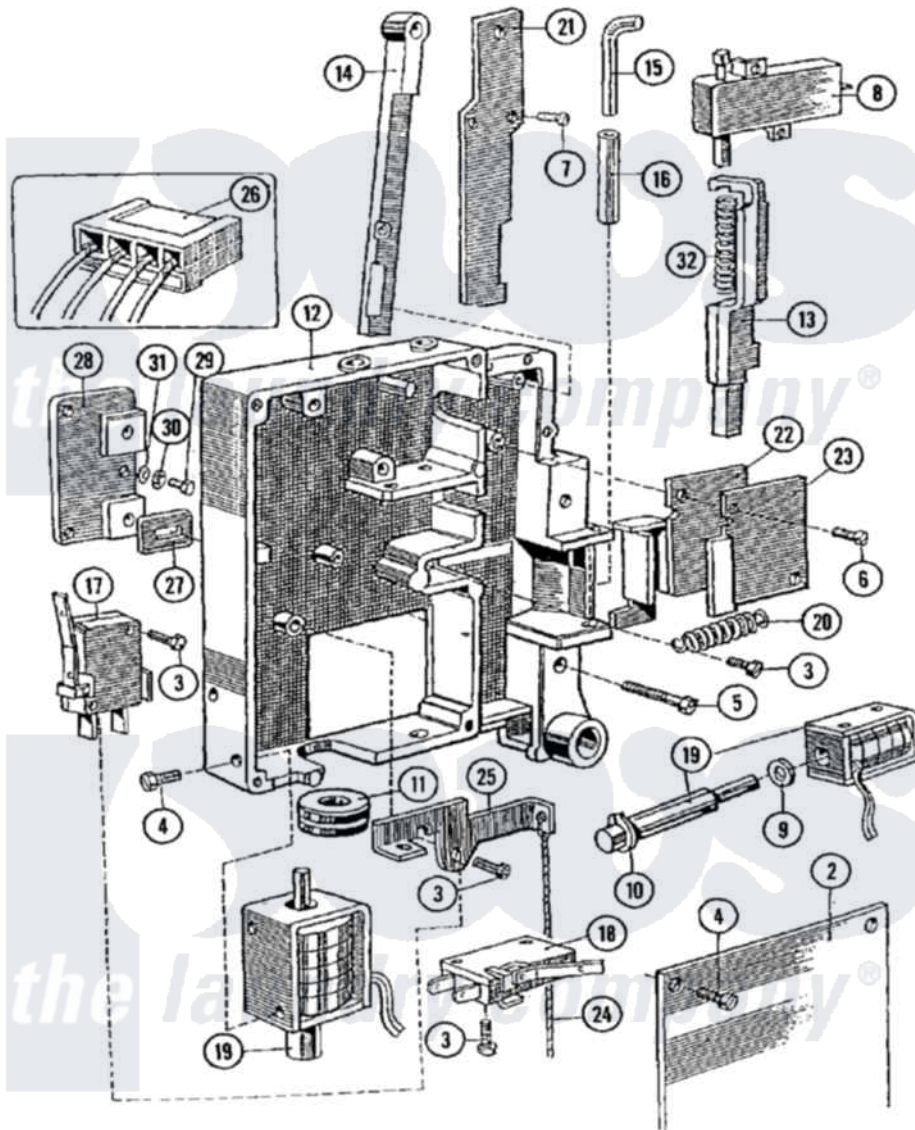

Maytag MFR35MNATS 05 - DOOR LOCK ASSEMBLY

Maytag Commercial Maytag MFR35MNATS Washer Parts Parts Diagram 05 - DOOR LOCK ASSEMBLY
 Click on the part number to view part

Item	Original Part Number	Replaced By	Status	Part Description
001	23001129	23003679		Door Latch Complete
002	23001130			Plate, Cover
003	23001131			Screw
004	23001132			Screw
005	23001133			Screw
006	23001070			Screw
007	23001134			Bolt
008	23001135			Bimetal, Actuator
009	23001136			Washer
010	23001137			Ring, Retaining
011	23001138			Bushing, Cable Passage
012	23001139	Y23002898		Ground, Plate Lock
013	23001140			Small Lock Hook
014	23001141			Bar, Handle Latch
015	23001142			Retainer, Lock Tube
016	23001143			Tube, Lock

017	23001144		Microswitch, Lever
018	23001145		Microswitch, Lever
019	23001146		Coil
"	23001147		Coil
020	23001148	23002900	Spring, Locking Part
021	23001149		Leaf Spring, Latch Bar
022	23001152		Cord, Emergency Opening
023	23001153		Lever, Emergency Opening
024	23001154		Wiring Harness, Doorlock
025	23001155	23001368	Shim, Hinge Base
026	23001156		Spacer, Lock
027	23001157		Bolt
028	23001158		Lockwasher
029	23001159		Washer Lu