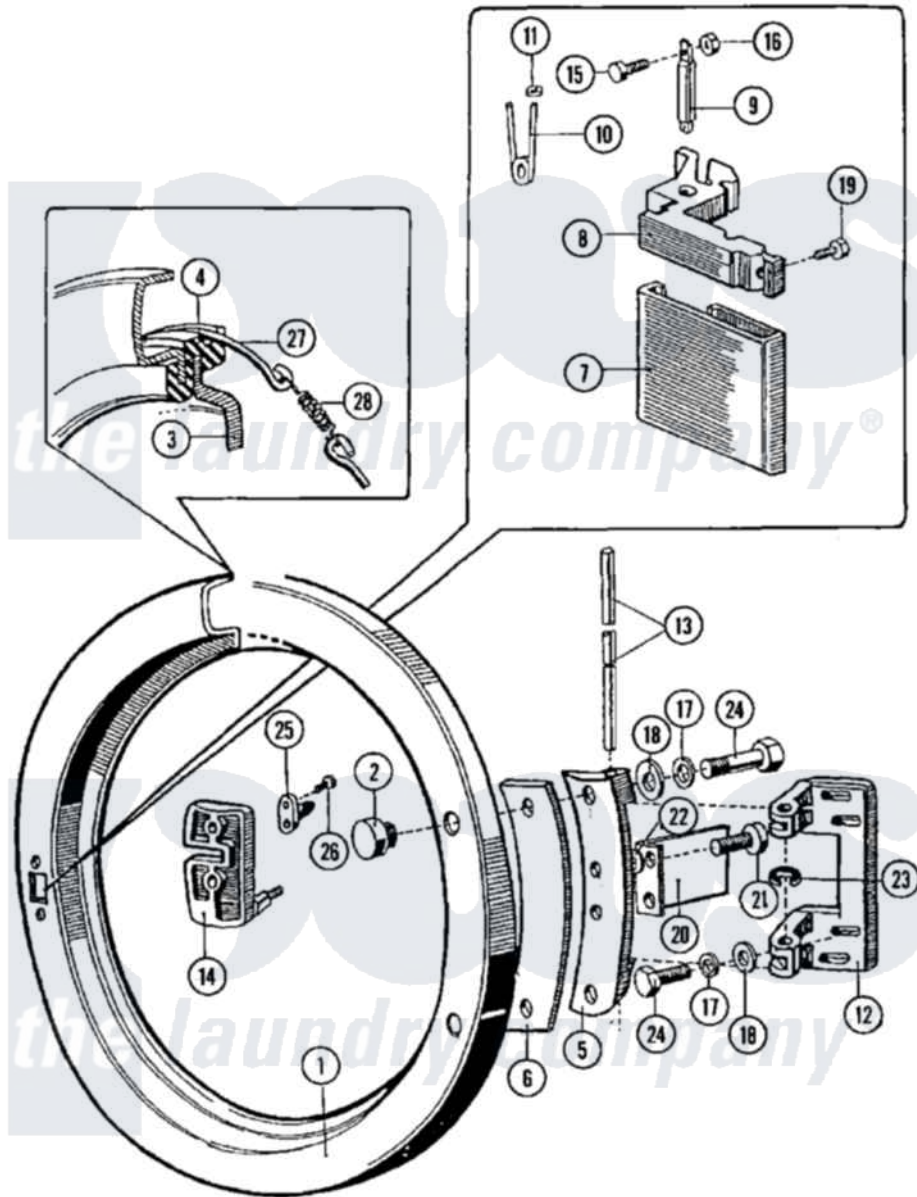

Maytag MFR35MNATS 06 - DOOR

Maytag Commercial Maytag MFR35MNATS Washer Parts Parts Diagram 06 - DOOR
 Click on the part number to view part

Item	Original Part Number	Replaced By	Status	Part Description
001	23001161			Ring, Door
002	23001162			Nut, Ornamental
003	23001163			Glass, Door
004	23001164			Gasket, Door Glass
005	23001165			Plate, Hinge
006	23001166			Shim, Hinge Plate
007	23001510	12001889		Kit, Door HANdle Assembly HANdle Front And Back Included
"	23003631	12001889		Kit, Door HANdle Assembly HANdle Front And Back Included
"	23003632	12001889		Kit, Door HANdle Assembly HANdle Front And Back Included
"	23003700	12001889		Kit, Door HANdle Assembly HANdle Front And Back Included
008	23003634			Lever, Door

"	NLA	Not Available	LEVER, HANDLE
009	23001168		Door Handle Pivot Pin
010	23001169		Spring, Handle Lever
011	23001057	23002499	Spring Retaining Clip
"	23001170		Fastener, Spring
012	23001171		Base, Hinge
013	23001172		Shaft, Door Hinge
014	23001173		Handle, Lever Plate
"	23001174		Batch Attaching Hook And Alignin
015	23001175		Screw
"	23002937		Screw
016	23001176	23001312	Mut M6
017	23001158		Lockwasher
018	23001159		Washer Lu
019	23001177		Screw
"	23001372		Screw
020	23001178		Microswitch, Activating Plate
021	23001179		Screw
022	23001180	23001056	Ring, Shaft Locking
023	23001181		Ring, Retaining
024	23001182		Bolt
025	23001185		Doorseal, Tension Ring
026	23001186		Doorspring, Tension Spring