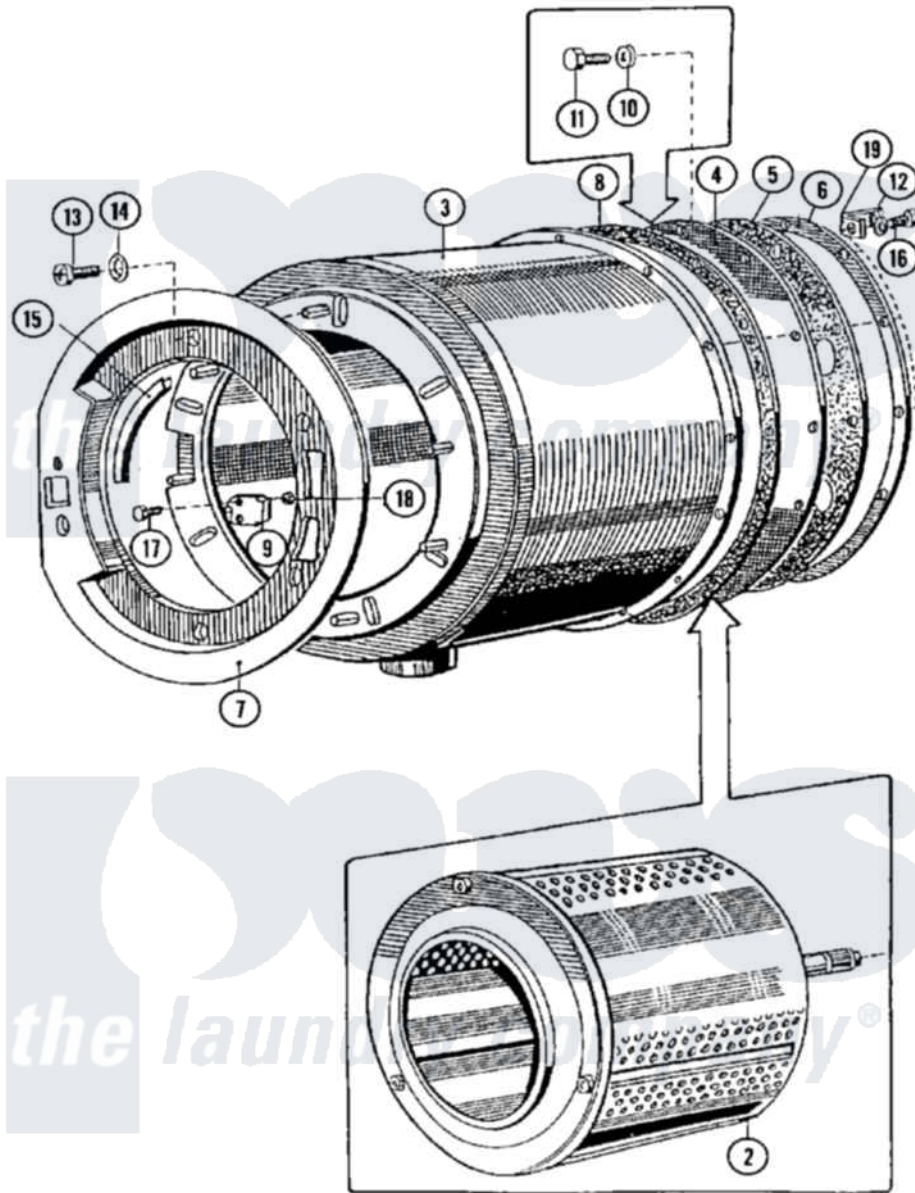

Maytag MFR35MNATS 07 - BASKET & OUTER SHELL ASSEMBLY

Maytag [Commercial Maytag MFR35MNATS Washer Parts](#) Parts Diagram 07 - BASKET & OUTER SHELL ASSEMBLY

[Click on the part number to view part](#)

Item	Original Part Number	Replaced By	Status	Part Description
001	NLA		Not Available	TUB (COMPLETE)
002	23001189	23003817		Drum And Shaft Mfr 35 Lu
"	23001190	23003818		Drum And Shaft Mfr 50
003	23001191			Shell, Outer
"	23001192	23002971		Shell, Outer
004	23002178			Plate, Base
"	NLA		Not Available	PLATE, BASE
005	23001195			Backplate
"	23001196			Backplate
"	23003981			Bearing Housing Stud 14mm
006	23001197			Ring, Clamp
007	23001198			Shield
008	23001199			Gasket, Rear Shell
009	23001200			Hinge, Mirco Switch
010	23001201			Washer
011	23001202	23002940		Screw

012	23001203	Washer
013	23001177	Screw
014	23001204	Washer, Finishing
015	23001088	23002473 Rubber, Protective
016	23001205	Bolt
017	23001089	Screw
018	23001055	23001014 Nut M4
019	23001206	Bracket, Motor Harness
020	23001592	Adaptor
021	23002179	Washer Nut M14
022	23001265	Washer
023	23001306	Nut, Self Locking