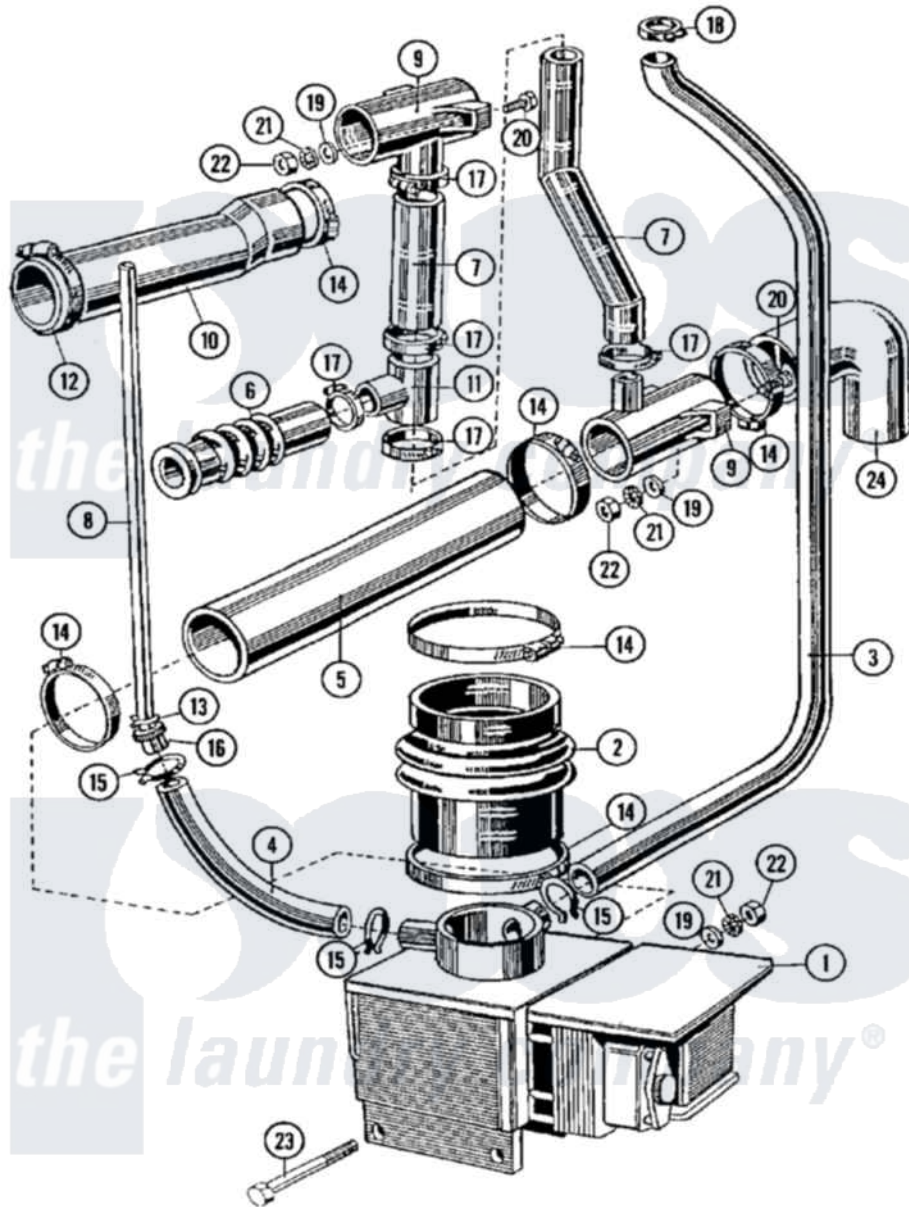

Maytag MFR35MNATS 09 - DRAIN & HOSE ASSEMBLY

Maytag Commercial Maytag MFR35MNATS Washer Parts Parts Diagram 09 - DRAIN & HOSE ASSEMBLY
 Click on the part number to view part

Item	Original Part Number	Replaced By	Status	Part Description
001	23001244			Valve, Drain
"	23002321			Motor, Drain
002	23001245			Tub To Drain Hose
003	23001246			Lower Pressure Switch Hose
004	23001247			Hose, Air Dome
005	23001248			Hose, Drain
"	23001249			Drain Valve Outlet Hose
006	23001250			Corregated Vent Hose
007	23001251			Lower Overflow Hose
008	23001252			Upper Pressure Switch Hose
009	23001253			Tee, Drain
010	23001254	23004241		Hopper To T-Hose
011	23001255			Tee, Overflow Hose
012	23001256	34001289		Clamp, Hose
013	23001257	596669		Clamp, Manifold
014	23001258	696392		Hose Clamp

015	23001259		Clamp, Corbin
016	23001260		Pressure Switch Hose Fitting
017	23001261	616099	Clamp
018	23001262	616099	Clamp
019	23001263		Washer
020	23001264		Bolt M8x20
021	23001265		Washer
022	23001266		Nut M8
023	23001267	23002908	Screw
024	23001268	23002015	Elbow