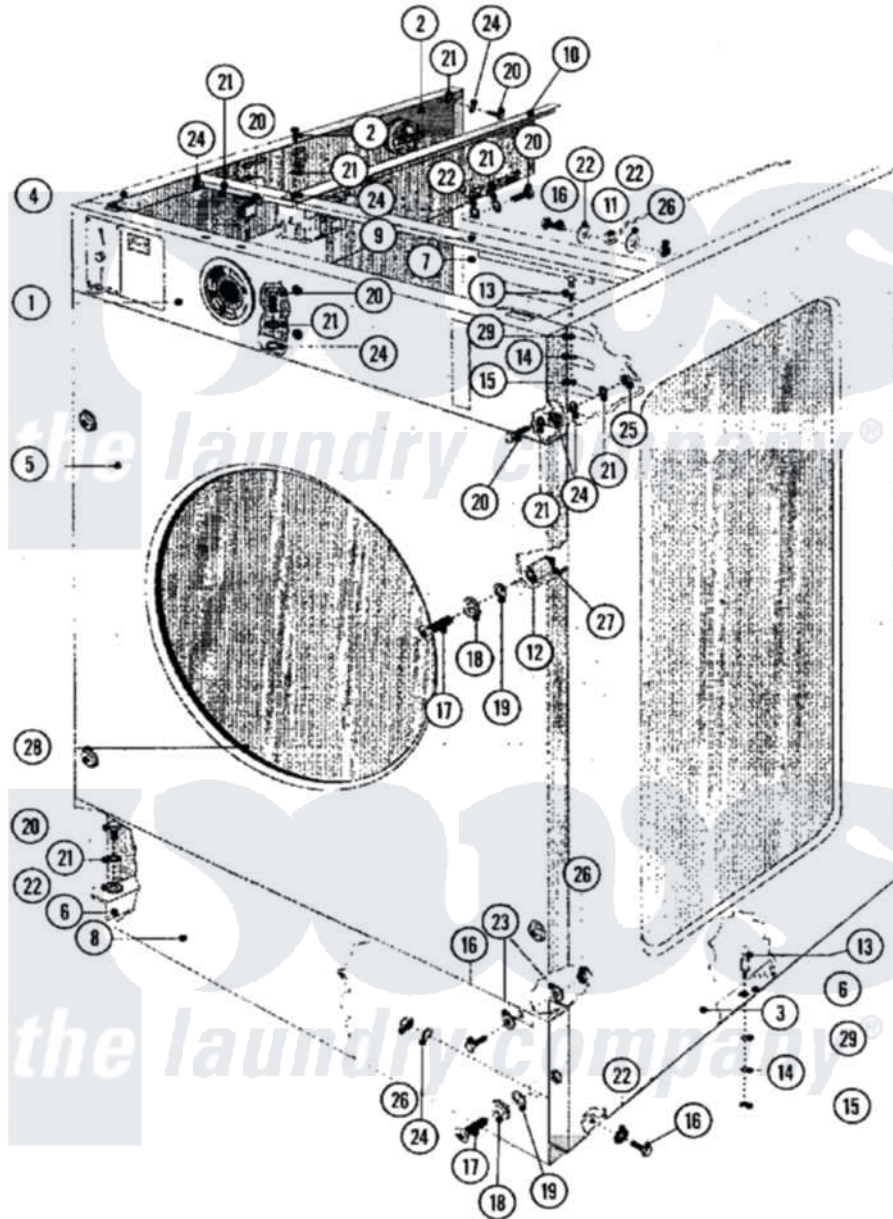

Maytag MFR35MNATS 14 - CABINET (SERIES 11)

Maytag [Commercial Maytag MFR35MNATS Washer Parts](#) Parts Diagram 14 - CABINET (SERIES 11)
 Click on the part number to view part

Item	Original Part Number	Replaced By	Status	Part Description
001	23002848			Panel, Control
002	23002850			Components, Box Elec.
"	NLA		Not Available	HOLDER, CONDENSER
003	23002851			Panel, Side
"	23002962			Panel, Side
004	23002852			Panel, Side
"	23002963			Panel, Side
005	23001320			Panel, Front
"	23002853			Panel, Front
006	23002854			Support, Panel
"	23002855			Panel, Support
"	23002964			Support, Panel
"	23002965			Support, Panel
007	23002856			Plate, Back
008	23002857			Panel, Service
009	23002858	23001327		Beam, Cross

010	23001329		Holder, Box
"	23002859	23001327	Beam, Cross
011	23001330		Rod, Top Panel Support
012	23002860		Tube, Distance
013	23001332		Alignment Pin
014	23002465	23004485	Lock Washer M5
015	23002466	8184504	Nut
016	23002861		Screw Lu
017	23002456	23003478	Screw
018	23001337	23002457	Washer M6
019	23001338	23002458	Washer
020	23002354	23002461	Screw
021	23002756		Lockwasher
022	23001309		Washer Lu
023	23001203		Washer
024	23002282	23001027	Washer
025	23002436	Not Available	NUT (M6)
026	23002471	23001310	Nut, Self Locking
027	23001339	23002455	Nut, Rapid
028	23001088	23002473	Rubber, Protective
029	23002862	23001708	Washer