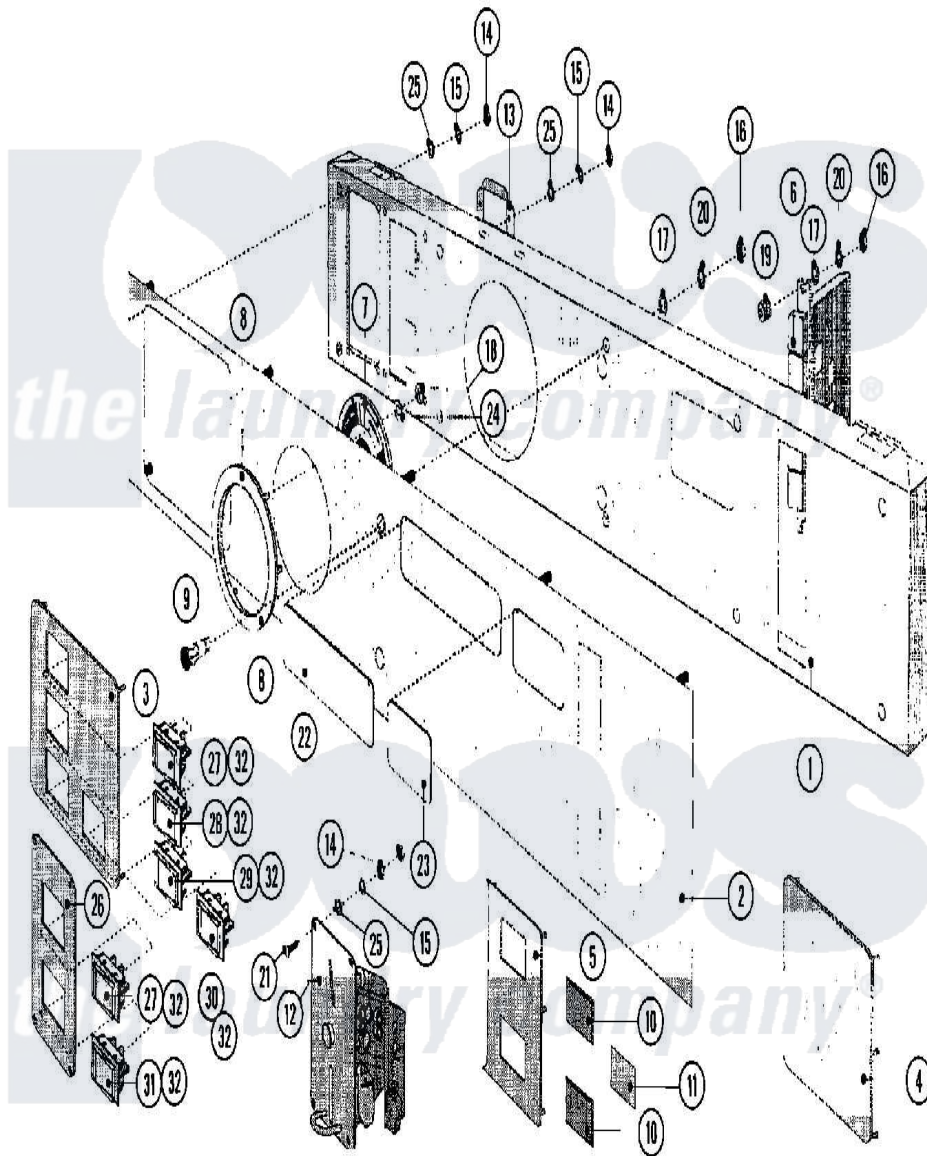

Maytag MFR35MNATS 15 - CONTROL PANEL (SERIES 11)

Maytag [Commercial Maytag MFR35MNATS Washer Parts](#) Parts Diagram 15 - CONTROL PANEL (SERIES 11)
 Click on the part number to view part

Item	Original Part Number	Replaced By	Status	Part Description
001	23001039			Plate, Back-Up
002	23001489			Panel, Control
"	23001495			Panel, Control
003	NLA		Not Available	PLATE, INSERT (THREE BUTTONS)
004	NLA		Not Available	INSERT PLATE
005	23001041	23002524		Plate- Ind
006	23001042			Switch, Program Selector
007	23002495			Disk, Indicator
008	23001044	23002496		Disk- Indi
009	23001046			Lamp, Indicator
010	23001047	23002525		Plexi Tra
"	23001049		Not Available	LENS, TRANSPARENT RED
"	NLA		Not Available	ALUMINIUM
011	BLANK		Not Available	STICKER, COIN
012	23001063			Meter, Coin
013	23002864			Plate, Fixation

014	23002500		Washer, Lock
015	23002865	23001054	Washer, Locking
016	23002399	23001014	Nut M4
017	23001056		Ring, Shaft Locking
018	23001057	23002499	Spring Retaining Clip
019	23001058		Tube, Distance
020	23002426	23002950	Lock Washer M4
021	23001064		Screw, Oramental
022	NLA	Not Available	PLATE, INDEX
023	NLA	Not Available	PLATE, INDEX
024	23002325		Washer
025	23002174	23003654	Washer M3.2
026	NLA	Not Available	LABEL, PUSH BUTTON
027	23001530		Button
028	23002868		Knob, Push Button
029	23001114		Rocker Switch, Prewash/No Prew
030	23001531		Button
031	23001452		Square Plug
032	23001532		Cover, Button