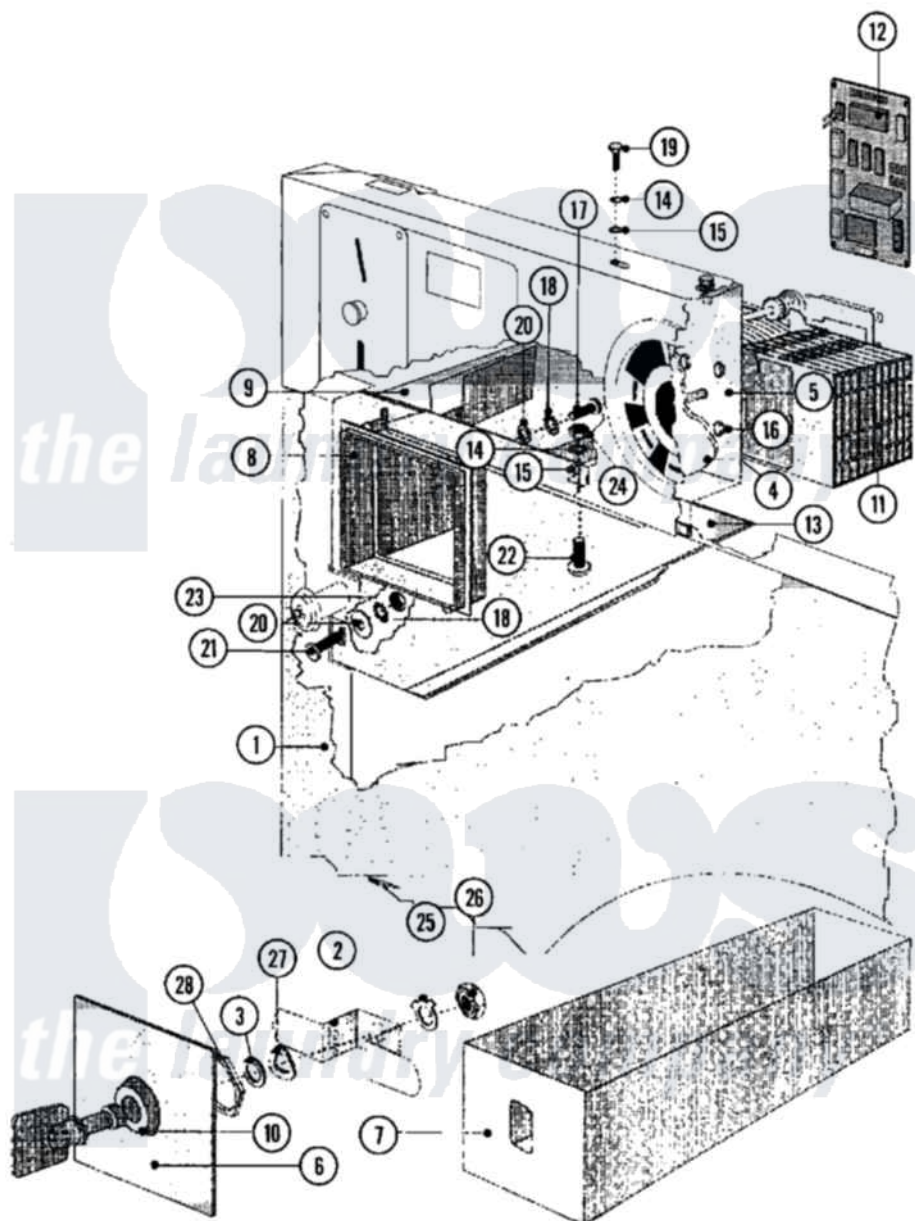

Maytag MFR35MNATS 16 - TIMER & COIN ASSEMBLY (SERIES 11)

Maytag [Commercial Maytag MFR35MNATS Washer Parts](#) Parts Diagram 16 - TIMER & COIN ASSEMBLY (SERIES 11)
 Click on the part number to view part

Item	Original Part Number	Replaced By	Status	Part Description
001	23001320			Panel, Front
002	23002879			Cam, Coin Lock Box
003	23001580			Washer
004	23001060			Disc, Timer Indicator
005	23002880			Timer, Support
006	23002881			Plate, Coin Vault Ornamental
007	23002882			Box, Coin
008	23002883			Vault, Ornamental
009	23002884			Vault, Coin Lu
010	23002885			Lock, Coin Vault
011	23001065			Timer
012	23001066			Counter, Coin
013	23001502			Support, Coin Vault
014	23002756			Lockwasher
015	23001027			Washer
016	23002886			Screw

017	23002423	23001361		Bolt
018	23002111	23001013		Lock Washer External Teeth M4
019	23002354	23002461		Screw
020	23001610	23002438		Washer M4.3
021	23001012			Screw
022	NLA		Not Available	SCREW (M6X12)
023	23002399	23001014		Nut M4
024	23002436		Not Available	NUT (M6)
025	NLA		Not Available	WASHER, SELF LOCKING
026	NLA		Not Available	NUT, LOCK (SMALL)
027	NLA		Not Available	WASHER, SPRING LOCK
028	NLA		Not Available	NUT, LOCK (BIG)
029	23002334			Mc To MN Convers.