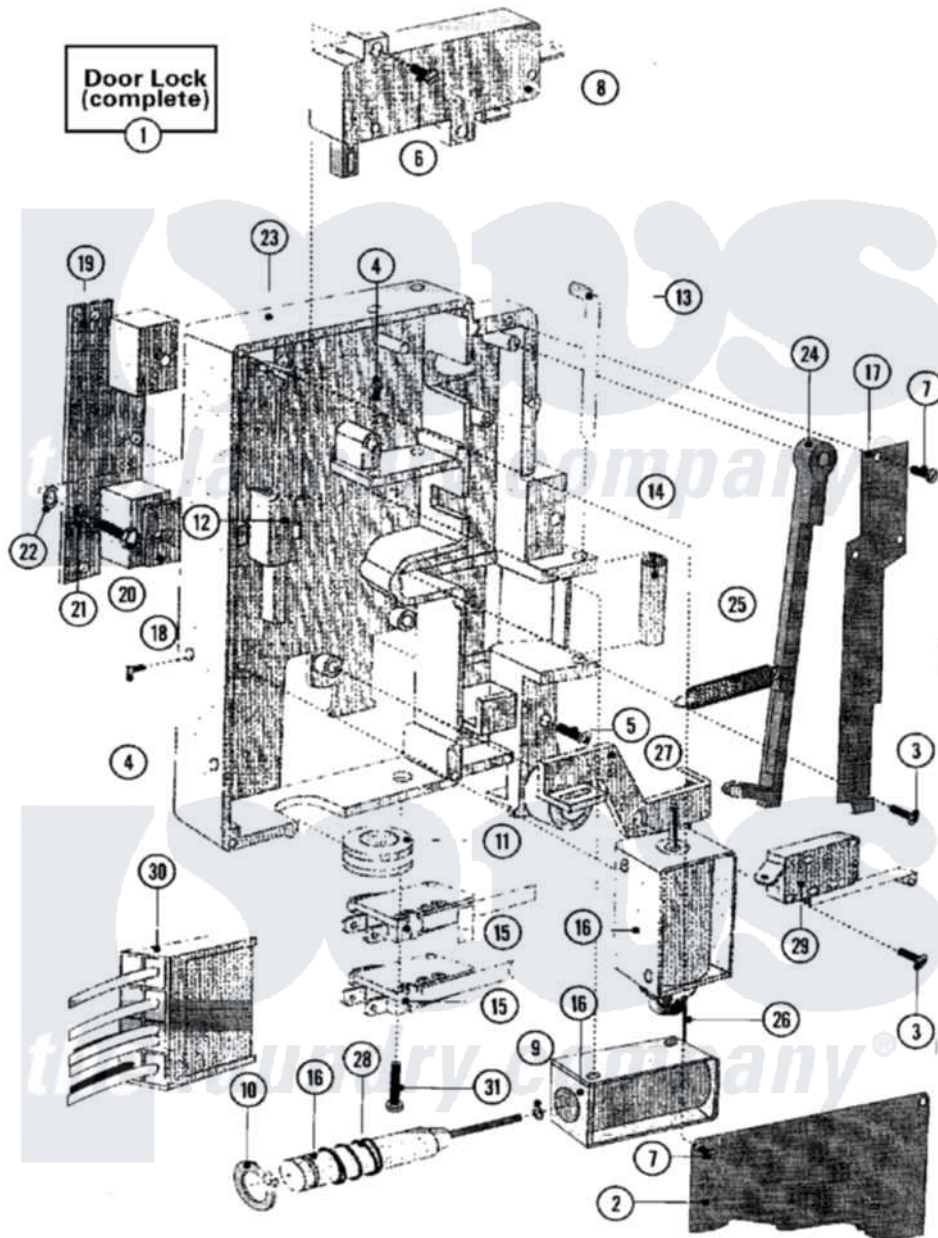

Maytag MFR35MNATS 18 - DOOR LOCK ASSEMBLY (SERIES 11)

Maytag [Commercial Maytag MFR35MNATS Washer Parts](#) Parts Diagram 18 - DOOR LOCK ASSEMBLY (SERIES 11)

Click on the part number to view part

Item	Original Part Number	Replaced By	Status	Part Description
001	23003679			Door Latch Complete
002	23001130			Plate, Cover
003	23001131			Screw
004	23001132			Screw
005	23001133			Screw
006	23001070			Screw
007	23001134			Bolt
008	23001135			Bimetal, Actuator
009	23001136			Washer
010	23001137			Ring, Retaining
011	23001138			Bushing, Cable Passage
012	23001140			Small Lock Hook
013	23001142			Retainer, Lock Tube
014	23001143			Tube, Lock
015	23001144			Microswitch, Lever
016	23001146			Coil

"	23001147		Coil
017	23001149		Leaf Spring, Latch Bar
018	23001155	23001368	Shim, Hinge Base
019	23001156		Spacer, Lock
020	23002353	23001157	Bolt
021	23002130	23001158	Lockwasher
022	23001159		Washer Lu
023	Y23002898		Ground, Plate Lock
024	23002899		Handle, Locking Part
025	23002900		Spring, Locking Part
026	23002901	23001152	Cord, Emergency Opening
027	NLA	Not Available	LEVEL, OPENING
028	23002903		Spring, Locking Part
029	23002337		Microswitch, Lever
030	23002904		Wiring, Door Lock
031	23002906		Screw