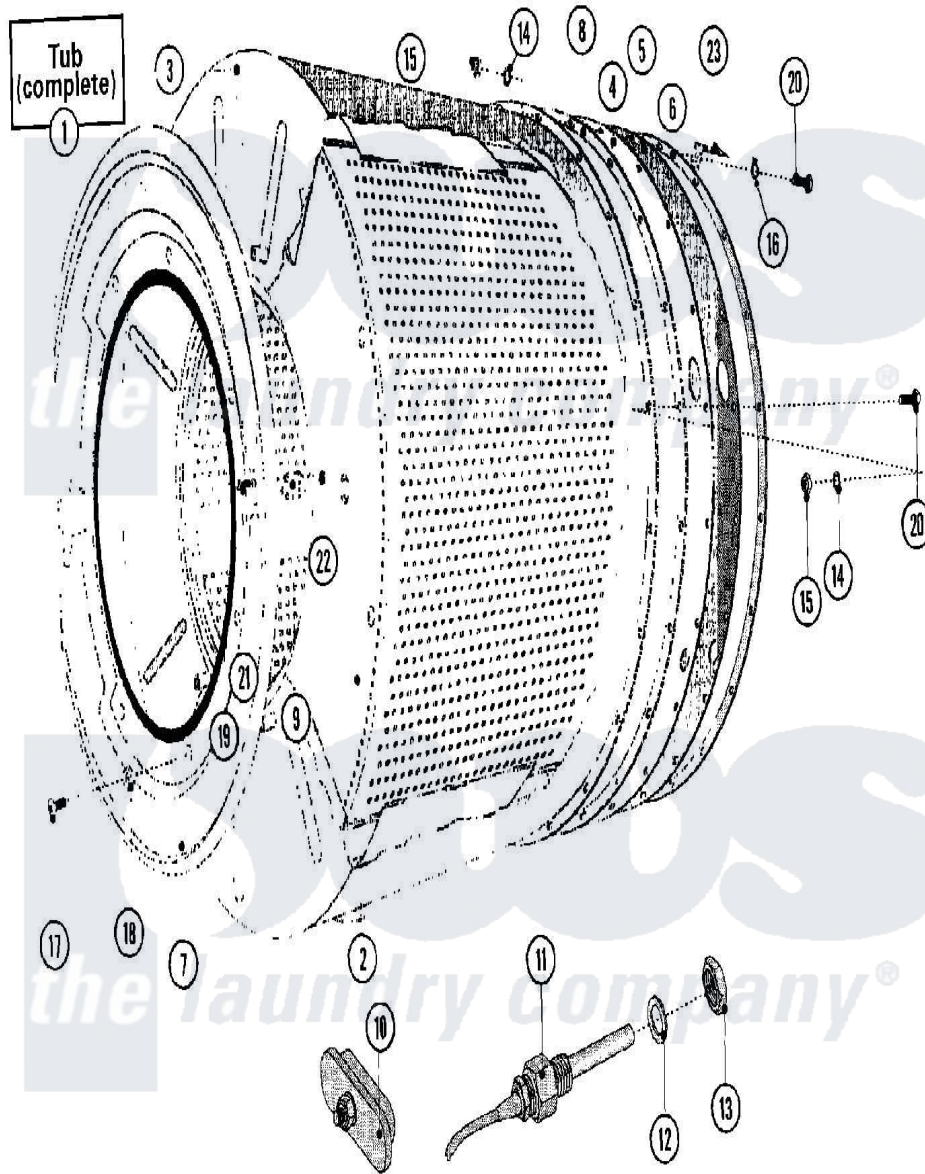

**Maytag MFR35MNATS 21 - BASKET & OUTER SHELL ASSEMBLY
(SERIES11)**

Maytag Commercial Maytag MFR35MNATS Washer Parts Parts Diagram 21 - BASKET & OUTER SHELL ASSEMBLY (SERIES11)

Click on the part number to view part

Item	Original Part Number	Replaced By	Status	Part Description
001	NLA		Not Available	TUB (COMPLETE)
002	23003817			Drum And Shaft Mfr 35 Lu
"	23003818			Drum And Shaft Mfr 50
003	23002934			Tub
"	23002971			Shell, Outer
004	23001193			Backplate
"	23001194			Backplate
"	23002178			Plate, Base
"	NLA		Not Available	PLATE, BASE
005	23001195			Backplate
"	23001196			Backplate
"	23003981			Bearing Housing Stud 14mm
006	23002935			Ring
007	23001198			Shield
008	23001199			Gasket, Rear Shell

009	23001200	Hinge, Mirco Switch
010	23001594	Heating Element Hole Plug
011	23001592	Adaptor
012	23002179	Washer Nut M14
013	23002936	Temperature, Sensor Holder, Nut M14
014	23002358	LOCK WASHER M8
015	23001607	23001266 Nut M8
016	23001203	Washer
017	23002617	23001777 Screw, Drive
018	23001204	Washer, Finishing
019	23001088	23002473 Rubber, Protective
020	23002847	23001205 Bolt
021	23001089	Screw
022	23001055	23001014 Nut M4
023	23001206	Bracket, Motor Harness