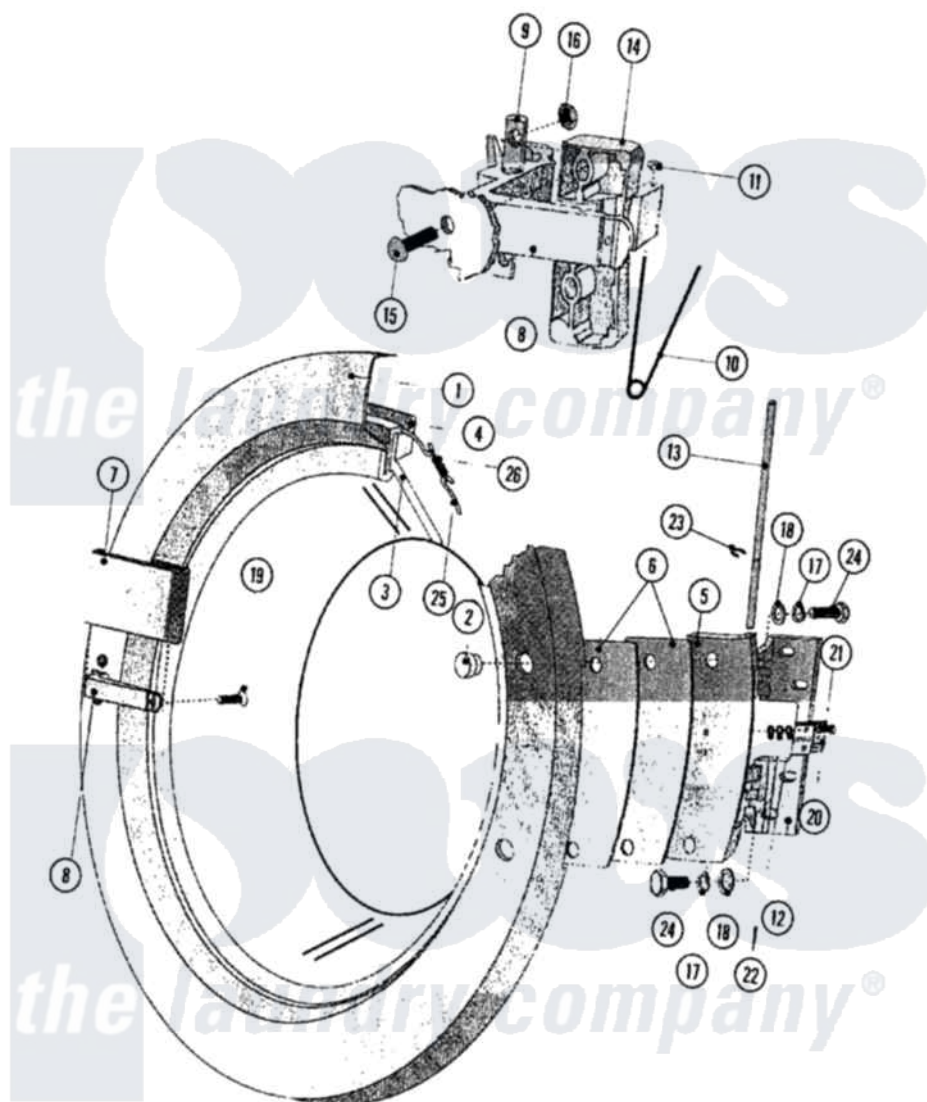

Maytag MFR35MNATS 22 - DOOR (SERIES 11)

Maytag Commercial Maytag MFR35MNATS Washer Parts Parts Diagram 22 - DOOR (SERIES 11)

[Click on the part number to view part](#)

Item	Original Part Number	Replaced By	Status	Part Description
001	23001161			Ring, Door
002	23001162			Nut, Ornamental
003	23001163			Glass, Door
004	23001164			Gasket, Door Glass
005	23001165			Plate, Hinge
006	23001166			Shim, Hinge Plate
007	12001189	31001771		Panel, Front
"	23001510	12001889		Kit, Door Handle Assembly Handle Front And Back Included
008	23003634			Lever, Door
"	NLA		Not Available	LEVER, HANDLE
009	23001168			Door Handle Pivot Pin
010	23001169			Spring, Handle Lever
011	23001057	23002499		Spring Retaining Clip
012	23001171			Base, Hinge
013	23001172			Shaft, Door Hinge

014	23001173		Handle, Lever Plate
015	23002937		Screw
016	23001176	23001312	Mut M6
"	23002280		Nut M6
017	23002130	23001158	Lockwasher
018	23001643	23002424	Washer M6.4
019	23001177		Screw
"	23001621		Screw Lu
020	23001178		Microswitch, Activating Plate
021	23001781	23001179	Screw
022	23001708		Washer
023	23001181		Ring, Retaining
024	23002279	23002462	Screw Lu
025	23001185		Doorseal, Tension Ring
026	23001186		Doorspring, Tension Spring