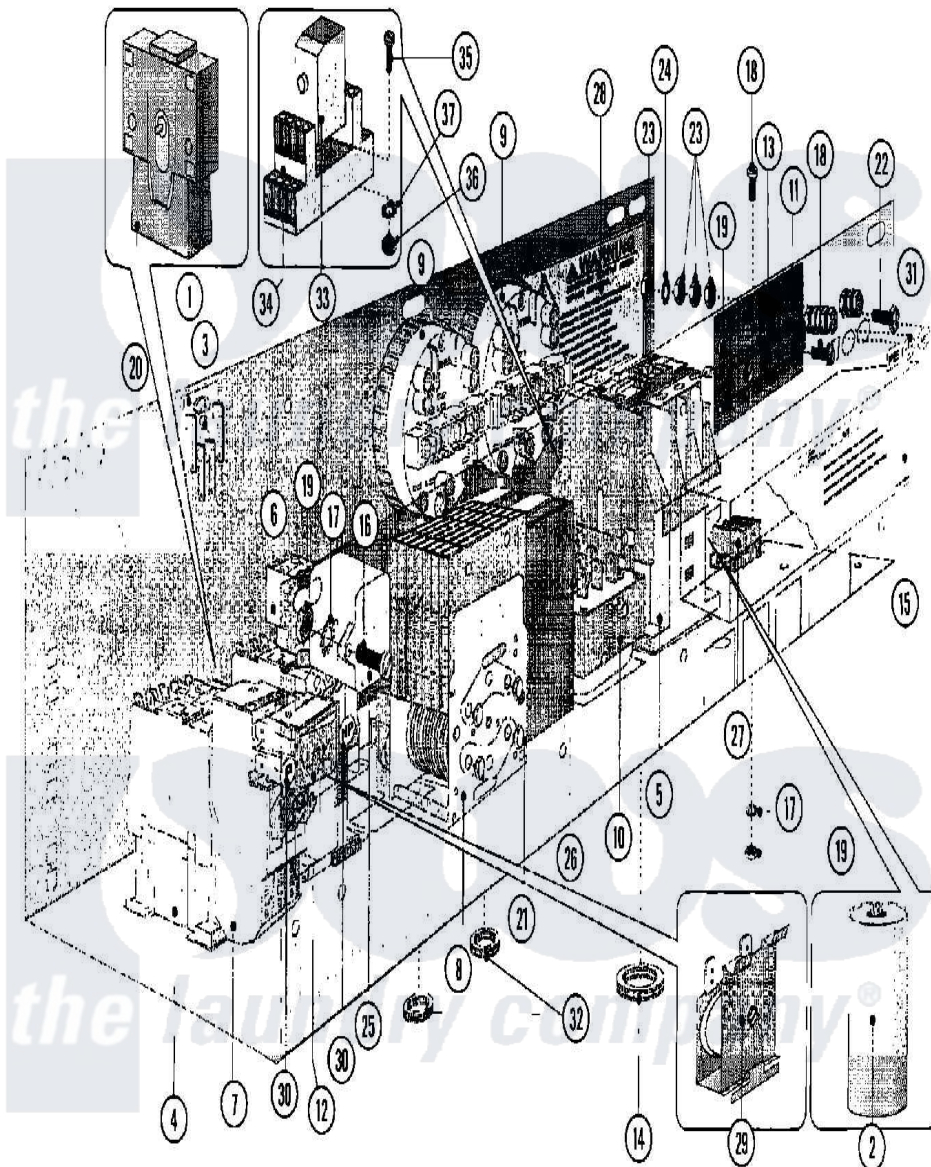

Maytag MFR35MNATS 25 - ELECTRICAL COMPONENTS (SERIES 11)

Maytag Commercial Maytag MFR35MNATS Washer Parts Parts Diagram 25 - ELECTRICAL COMPONENTS (SERIES 11)

Click on the part number to view part

Item	Original Part Number	Replaced By	Status	Part Description
001	23001094			Bridge, Rectifier
002	23001096			Capacitor
"	23001098			Capacitor
003	23001099			Socket, Pc Board Socket
004	23001100	23003750		Frequency Inverter Contactor
"	23001101	23003751		Contactors Lc1 D12
005	23001102			Contactors
"	23001103			Contactors
"	23001340			Contactors
006	23001104			Auxiliary Contact
007	23001105	23003761		Overload Relay LR2D
"	23001106			Relay, Thermal Overload
"	23001108			Relay, Thermal Overload
"	23002101	23003757		Overload Relay 5.5-8A
008	23001110			Timer, Reversing
009	23001111	23001513		Switch, Water Level

"	23001513		Switch, Water Level
"	23002176	23001513	Switch, Water Level
010	23002460		Thermostat
011	23002154		Housing, Connector
012	23001114		Rocker Switch, Prewash/No Prew
013	23001115		Terminal Block Insulation
014	23001117		Ring, Rubber
015	23001118		Sticker, Liquid Soap
016	23002423	23001361	Bolt
017	23002111	23001013	Lock Washer External Teeth M4
018	23002398	23001089	Screw
019	23002399	23001014	Nut M4
020	23001119	23003762	Mechanical Interlock
021	23002952	23001069	Screw
022	23002806		Screw
023	23001515	23001312	Mut M6
024	23001734	23002425	Locker Washer M6
025	NLA	Not Available	MEMBER, RC
026	23002348	23003734	Transformer
027	23002959		Electric Heat Terminal Board
028	23001465		Sticker, Electricity Warning
029	23002955		Buzzer
030	NLA	Not Available	STICKER
031	NLA	Not Available	LABEL, EARTH
032	23001138		Bushing, Cable Passage
033	23002956		Schrach, Relay
034	23002957		Base, Relay
035	23002906		Screw
036	23002958		Nut M3
037	23002865	23001054	Washer, Locking