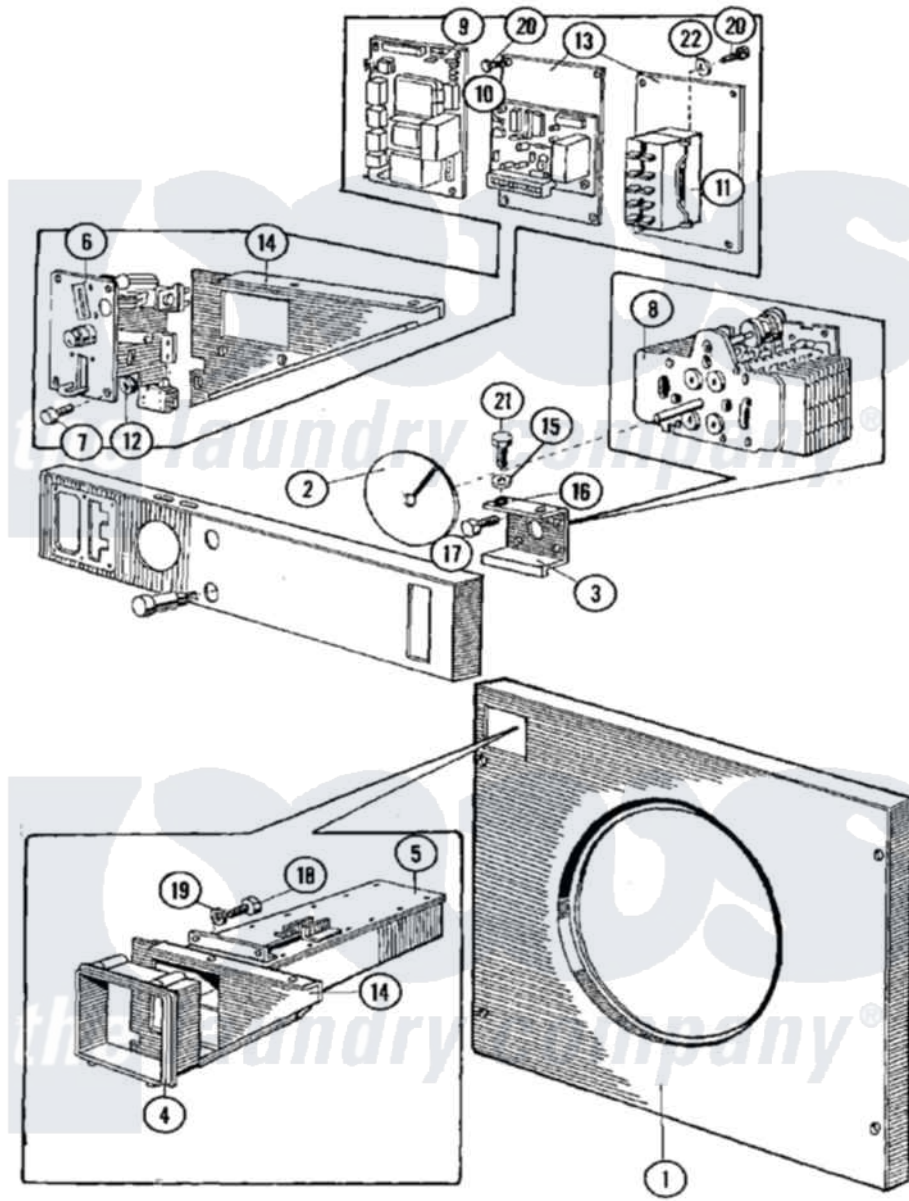

Maytag MFR35PCATS 01 - TIMER & COIN ASSEMBLY

Maytag Commercial Maytag MFR35PCATS Washer Parts Parts Diagram 01 - TIMER & COIN ASSEMBLY
 Click on the part number to view part

Item	Original Part Number	Replaced By	Status	Part Description
001	23001320			Panel, Front
002	23001060			Disc, Timer Indicator
003	23001061			Timer, Support
004	23001062			Collar, Coin Vault
005	23001349			Vault, Coin
006	23001063			Meter, Coin
"	23003445			Coil
"	23003987			Coin Counter Harm-Mc
007	23001064			Screw, Ornemental
008	23001065			Timer
"	23002204			Motor, Timer
009	23001066			Counter, Coin
"	23001693	23001066		Counter, Coin
"	23003987			Coin Counter Harm-Mc
010	W10124350		Not Available	NOT REQUIRED PART OR SEE NOTE
011	23001068			Relay, Start

012	23001053		Nut
013	NLA	Not Available	MOUNTING PLATE, START RELAY
014	23001502		Support, Coin Vault
015	23001028	23002756	Lockwasher
016	23001027		Washer
017	23001069		Screw
018	23001070		Screw
019	23001013		Lock Washer External Teeth M4
020	23001052	23002869	Screw
021	23001026		Bolt
022	23001054		Washer, Locking
023	23001038		Conversion Kit
"	23002195		Pc-Pn Conversion Kit
"	23002333		Pc To Pn Conversion
"	23002334		Mc To MN Convers.