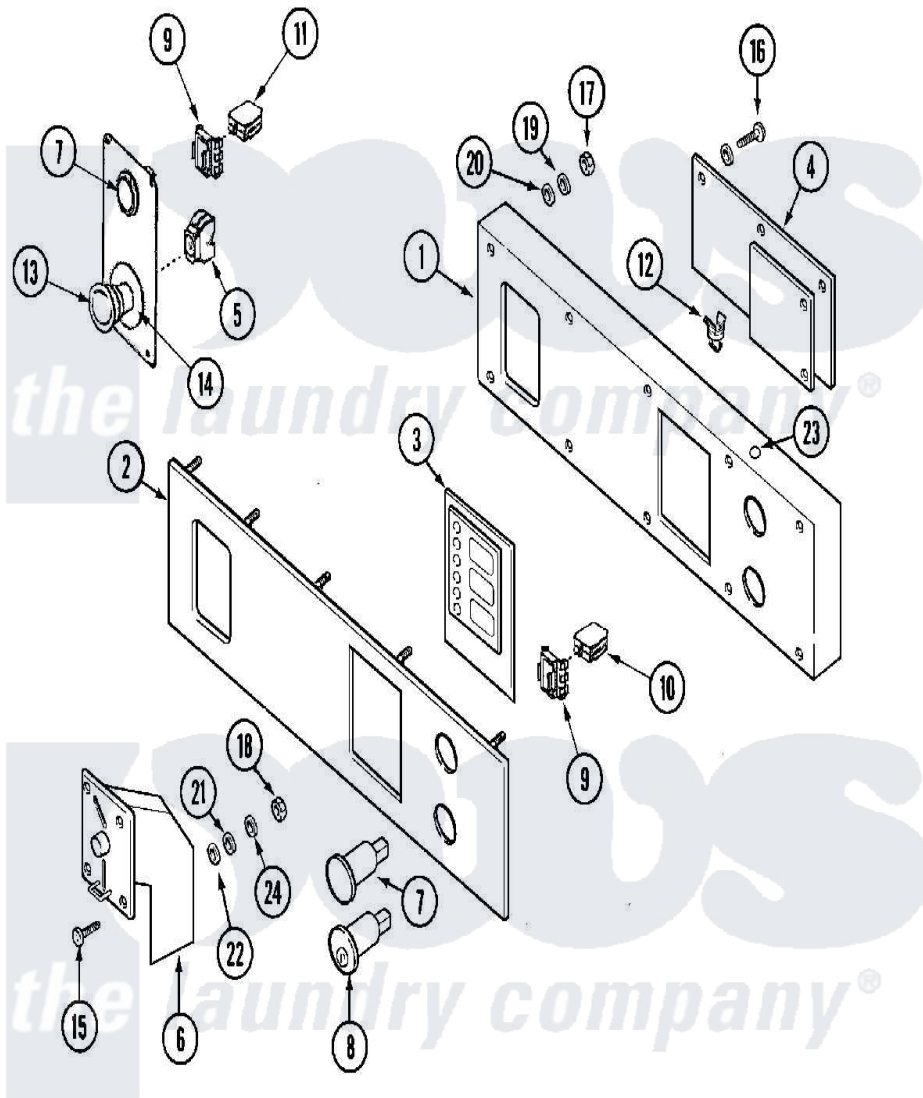

Maytag MFR35PCATS 02 - CONTROL PANEL (PC/PN)

Maytag [Commercial Maytag MFR35PCATS Washer Parts](#) Parts Diagram 02 - CONTROL PANEL (PC/PN)
 Click on the part number to view part

Item	Original Part Number	Replaced By	Status	Part Description
001	23001339	23002455		Nut, Rapid
"	NLA		Not Available	PANEL, CONTROL
"	NLA		Not Available	BOLT (M6X16)
002	NLA		Not Available	FACIA, CONTROL PANEL (PC)
003	23001526			Plexi, Microprocessor
004	23001525			Microprocessor
"	23003741			Controller, Apl283a V1.07
005	23002331			Contactora, Central Stop
006	23001063			Meter, Coin
007	23001537	12001897		Kit- Key S
008	23001538	12001896		Kit- Key S
009	23001540			Adapter, Contact Block
010	23001541			Block, Contact
011	23002873			Block, Contact
012	23001542			Holder, Board
013	23002332			Knob, Central Stop

014	23002330		Not Available	LABEL, CENTRAL STOP
015	23001064			Screw, Ornemental
016	23001544			Bolt
"	23002174	23003654		Washer M3.2
017	23001055	23001014		Nut M4
018	23001053			Nut
019	23001013			Lock Washer External Teeth M4
020	23002111	23001013		Lock Washer External Teeth M4
021	23002174	23003654		Washer M3.2
022	23001610	23002438		Washer M4.3
023	NLA		Not Available	LABEL, EARTH
024	NLA		Not Available	LOCKWASHER (M3)