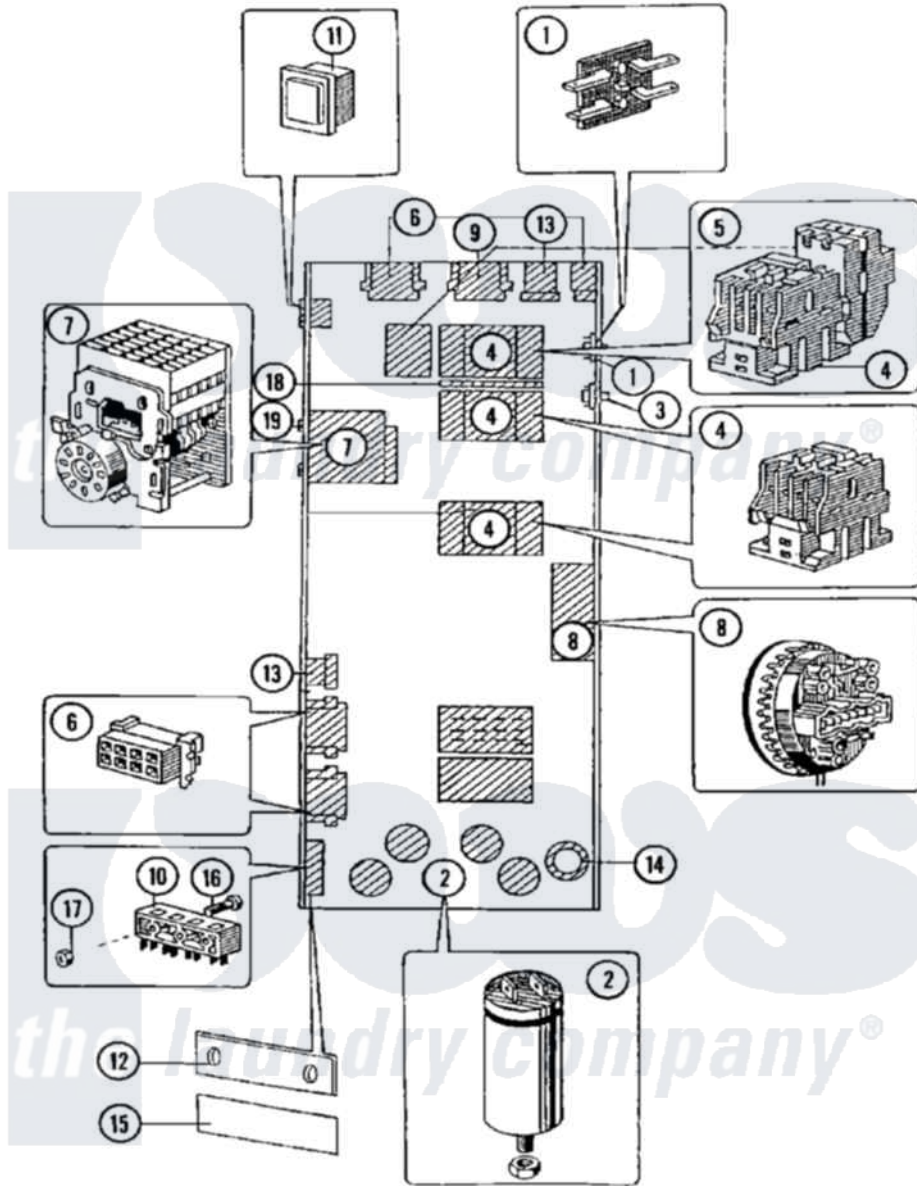

# Maytag MFR35PCATS 03 - MAIN CONTROLS (MC)

Maytag [Commercial Maytag MFR35PCATS Washer Parts](#) Parts Diagram 03 - MAIN CONTROLS (MC)  
 Click on the part number to view part

Item	Original Part Number	Replaced By	Status	Part Description
001	<a href="#">23001094</a>			Bridge, Rectifier
002	<a href="#">23001096</a>			Capacitor
"	<a href="#">23001098</a>			Capacitor
003	<a href="#">23001099</a>			Socket, Pc Board Socket
004	23001100	<a href="#">23003750</a>		Frequency Inverter Contactor
"	23001101	<a href="#">23003751</a>		Contactora Lc1 D12
005	23001107	<a href="#">23003759</a>		Overload Relay LR2D
"	<a href="#">23001108</a>			Relay, Thermal Overload
006	<a href="#">23001109</a>			Housing, Connector
007	<a href="#">23001110</a>			Timer, Reversing
008	23001111	<a href="#">23001513</a>		Switch, Water Level
"	23002176	<a href="#">23001513</a>		Switch, Water Level
009	<a href="#">23001112</a>			Housing, Connector
010	<a href="#">23001113</a>			Housing, Connector
011	<a href="#">23001114</a>			Rocker Switch, Prewash/No Prew
012	<a href="#">23001115</a>			Terminal Block Insulation

013	<a href="#">23001116</a>		Housing, Connector
014	<a href="#">23001117</a>		Ring, Rubber
015	<a href="#">23001118</a>		Sticker, Liquid Soap
016	<a href="#">23001089</a>		Screw
017	23001055	<a href="#">23001014</a>	Nut M4
018	23001119	<a href="#">23003762</a>	Mechanical Interlock
019	<a href="#">23001069</a>		Screw
020	NLA	Not Available	SCREW (M6 X 25)
021	<a href="#">23001312</a>		Mut M6
022	23001028	<a href="#">23002756</a>	Lockwasher
023	<a href="#">23001518</a>		SERIES 15 - NO LONGER NEEDED
"	NLA	Not Available	NET FILTER
024	<a href="#">23001465</a>		Sticker, Electricity Warning
025	NLA	Not Available	STICKER
026	NLA	Not Available	LABEL, EARTH