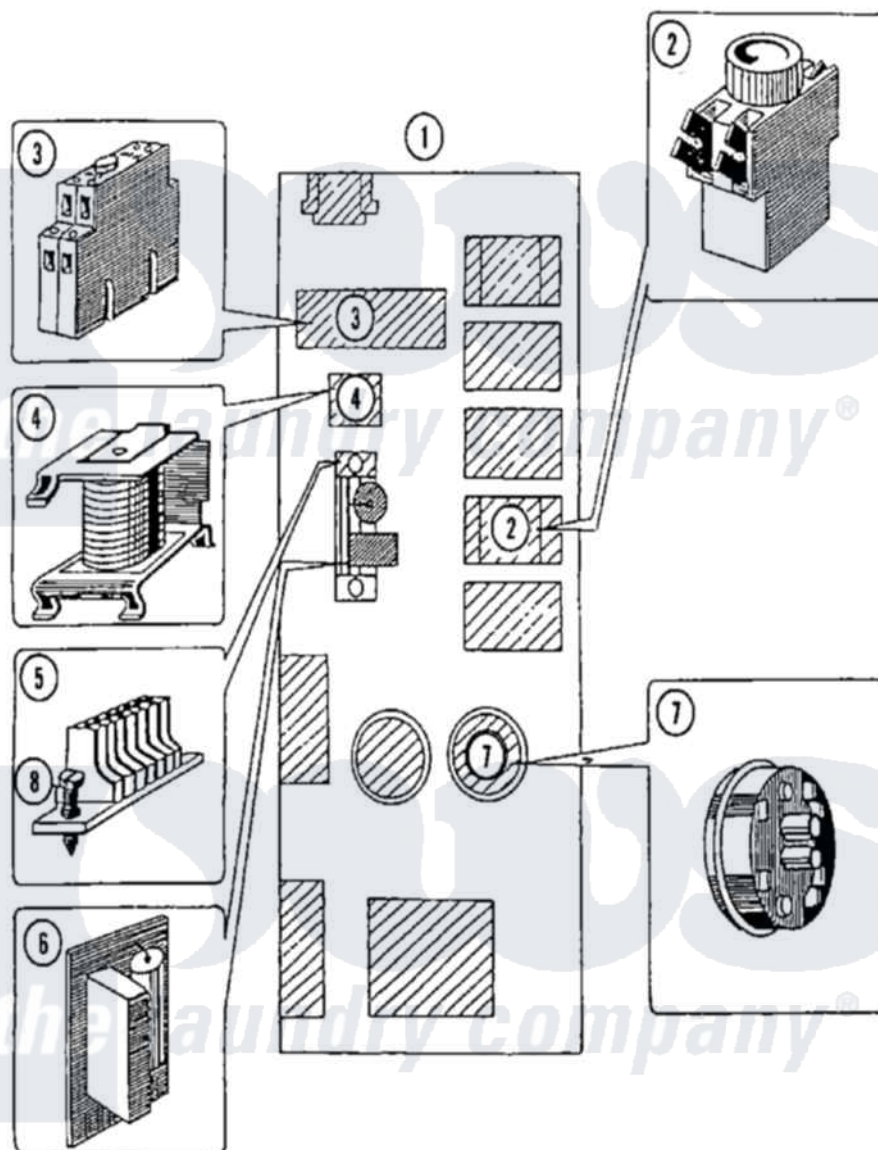

# Maytag MFR35PCATS 04 - MAIN CONTROLS (PC)

Maytag [Commercial Maytag MFR35PCATS Washer Parts](#) Parts Diagram 04 - MAIN CONTROLS (PC)  
 Click on the part number to view part

Item	Original Part Number	Replaced By	Status	Part Description
001	NLA		Not Available	TRAY, ELECTRICAL COMPONENTS
002	<a href="#">23001121</a>			Unit, Time Delay
003	<a href="#">23001122</a>			Unit, Time Delay
004	NLA		Not Available	BUZZER
005	NLA		Not Available	CONNECTOR, DOOR LOCK (PC CORD)
006	NLA		Not Available	CARD, PROTECTION CIRCUIT
007	<a href="#">23001127</a>			Switch, Safety Level
"	NLA		Not Available	SWITCH, WATER LEVEL
008	<a href="#">23001128</a>			Screw