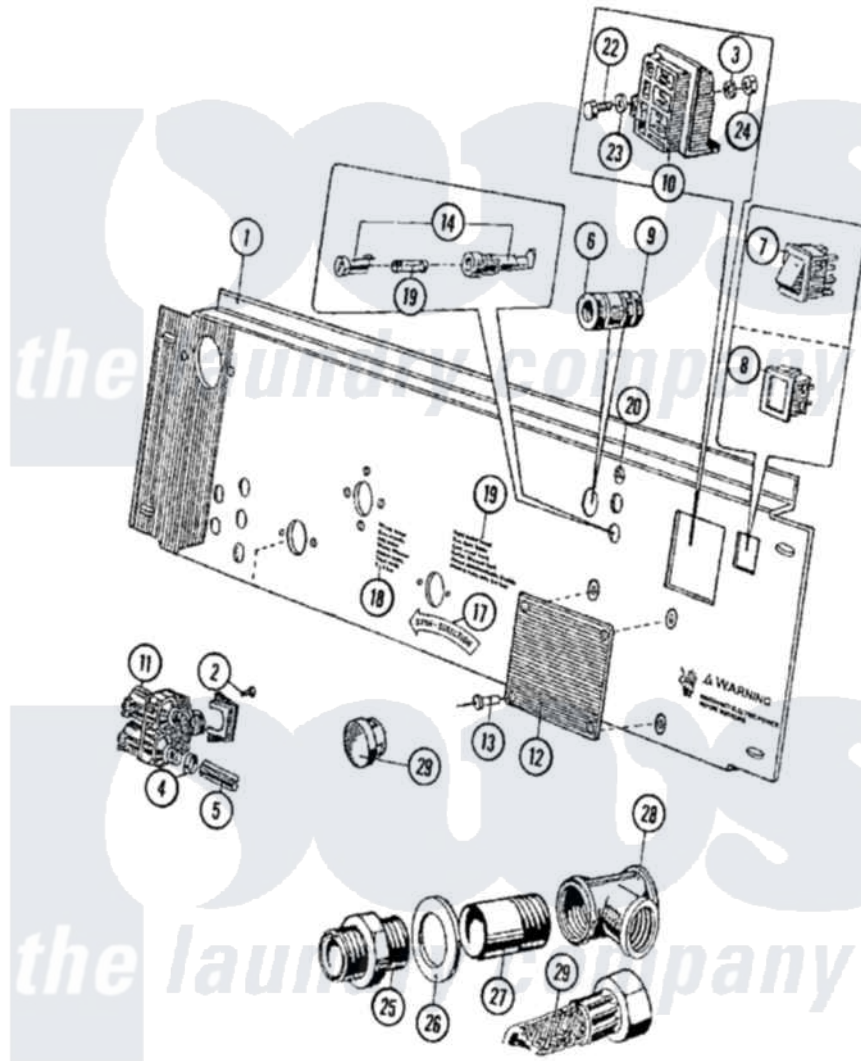

Maytag MFR35PCATS 05 - WATER VALVE & REAR PANEL

Maytag Commercial Maytag MFR35PCATS Washer Parts Parts Diagram 05 - WATER VALVE & REAR PANEL
 Click on the part number to view part

Item	Original Part Number	Replaced By	Status	Part Description
001	23001503			Panel, Valve
002	23001361			Bolt
003	23001013			Lock Washer External Teeth M4
004	23001506	596669		Clamp, Manifold
005	23001507			Waterhose
006	23001450			Swivel
007	23001529			Button
008	23001452			Square Plug
009	23001453			Nut, Swivel
010	23001454			Block, Terminal Connection
011	23001455			Valve, Two Way
012	23001460			Plate, Identification
013	23001461			Rivets, Blind
014	23001462			Holder, Fuse
015	23001508			Fuse
016	23001465			Sticker, Electricity Warning

017	23001468		Sticker, Spin Direction
018	23001469		Sticker, Hot Water
019	23001471		Sticker, Cold Soft Water
020	NLA	Not Available	STICKER (1A)
021	NLA	Not Available	PLUG, LIQUID SOAP OPENING
022	NLA	Not Available	SCREW (M 4 X 16 BRASS)
023	NLA	Not Available	WASHER (DIA. 9 X 4.3 X 0.8)
024	23001481	23001014	Nut M4
025	23001482		Connection
026	23001483		Washer
027	23001484		Extension, Brass Pipe Thread
028	23001485		Tee, 3/4" Pipe Thread
029	23001523		North American, Hose
030	23001522		Screw
"	NLA	Not Available	PLATE VALVES