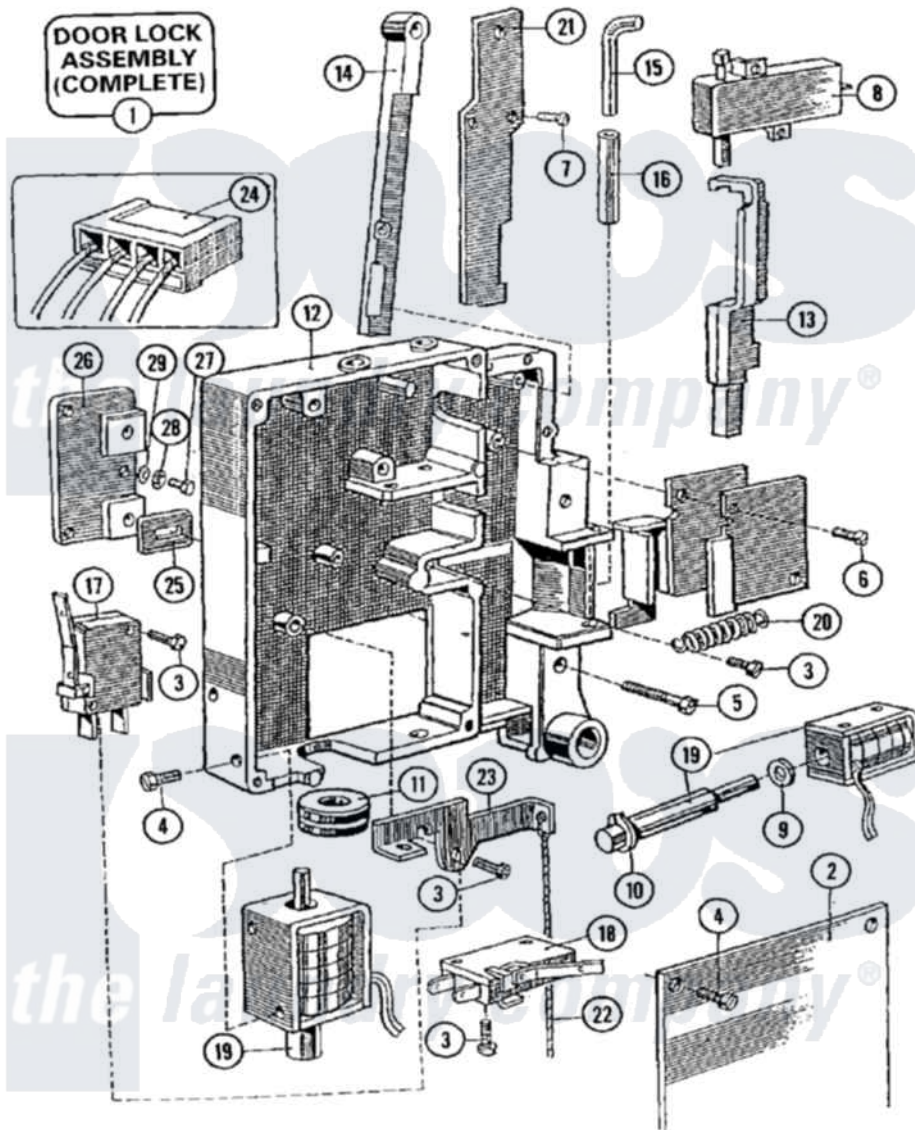

Maytag MFR35PCATS 06 - DOOR LOCK ASSEMBLY

Maytag Commercial Maytag MFR35PCATS Washer Parts Parts Diagram 06 - DOOR LOCK ASSEMBLY
 Click on the part number to view part

Item	Original Part Number	Replaced By	Status	Part Description
001	23001129	23003679		Door Latch Complete
002	23001130			Plate, Cover
003	23001131			Screw
004	23001132			Screw
005	23001133			Screw
006	23001070			Screw
007	23001134			Bolt
008	23001135			Bimetal, Actuator
009	23001136			Washer
010	23001137			Ring, Retaining
011	23001138			Bushing, Cable Passage
012	23001139	Y23002898		Ground, Plate Lock
013	23001140			Small Lock Hook
014	23001141			Bar, Handle Latch
015	23001142			Retainer, Lock Tube
016	23001143			Tube, Lock

017	23001144		Microswitch, Lever
018	23001145		Microswitch, Lever
019	23001146		Coil
"	23001147		Coil
020	23001148	23002900	Spring, Locking Part
021	23001149		Leaf Spring, Latch Bar
022	23001152		Cord, Emergency Opening
023	23001153		Lever, Emergency Opening
024	23001154		Wiring Harness, Doorlock
025	23001155	23001368	Shim, Hinge Base
026	23001156		Spacer, Lock
027	23001157		Bolt
028	23001158		Lockwasher
029	23001159		Washer Lu