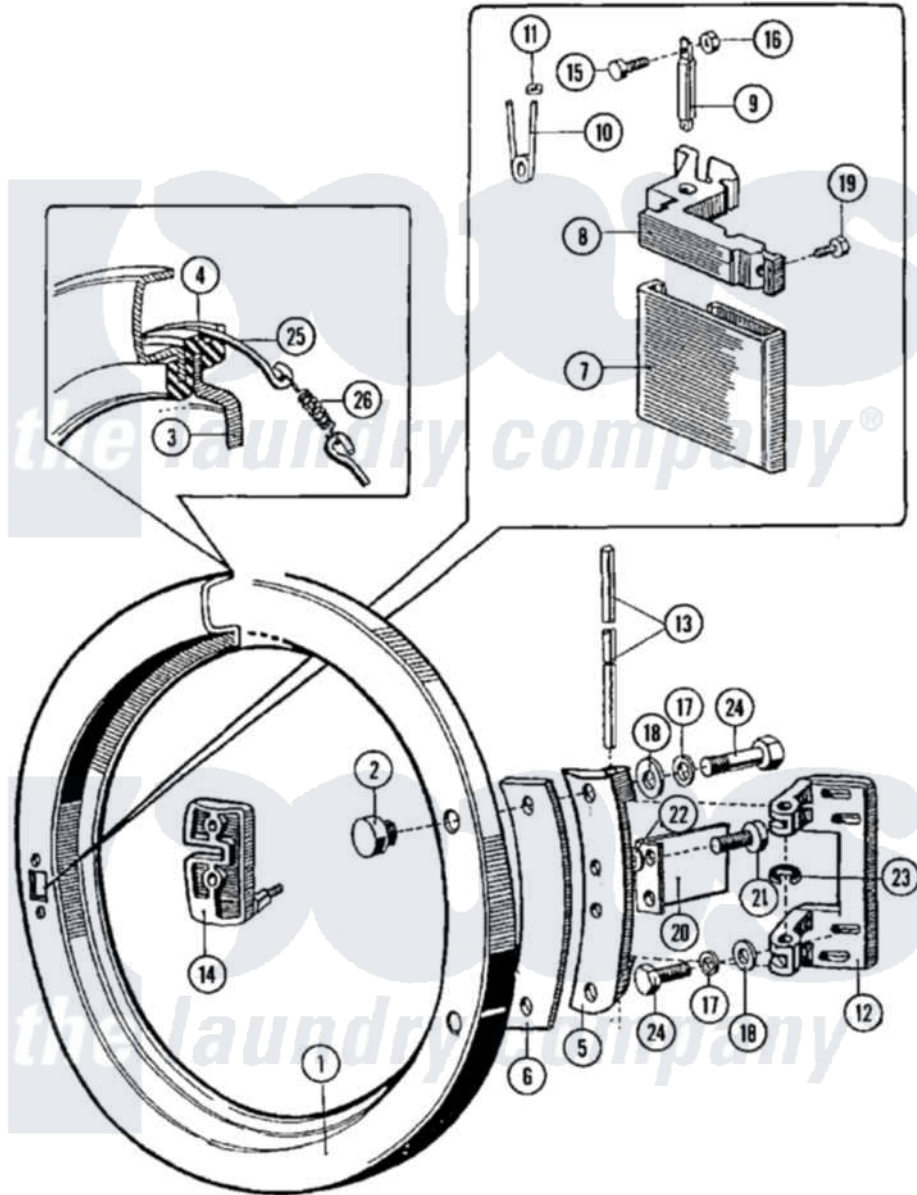

Maytag MFR35PCATS 07 - DOOR

Maytag [Commercial Maytag MFR35PCATS Washer Parts](#) Parts Diagram 07 - DOOR
 Click on the part number to view part

Item	Original Part Number	Replaced By	Status	Part Description
001	23001161			Ring, Door
002	23001162			Nut, Ornamental
003	23001163			Glass, Door
004	23001164			Gasket, Door Glass
005	23001165			Plate, Hinge
006	23001166			Shim, Hinge Plate
007	23001510	12001889		Kit, Door HANdle Assembly HANdle Front And Back Included
"	23003631	12001889		Kit, Door HANdle Assembly HANdle Front And Back Included
"	23003632	12001889		Kit, Door HANdle Assembly HANdle Front And Back Included
"	23003700	12001889		Kit, Door HANdle Assembly HANdle Front And Back Included
008	23003634			Lever, Door

"	NLA	Not Available	LEVER, HANDLE
009	23001168		Door Handle Pivot Pin
010	23001169		Spring, Handle Lever
011	23001057	23002499	Spring Retaining Clip
"	23001170		Fastener, Spring
012	23001171		Base, Hinge
013	23001172		Shaft, Door Hinge
014	23001173		Handle, Lever Plate
015	23001175		Screw
"	23002937		Screw
016	23001176	23001312	Mut M6
017	23001158		Lockwasher
018	23001159		Washer Lu
019	23001177		Screw
020	23001178		Microswitch, Activating Plate
021	23001179		Screw
022	23001180	23001056	Ring, Shaft Locking
023	23001181		Ring, Retaining
024	23001182		Bolt
025	23001185		Doorseal, Tension Ring
026	23001186		Doorspring, Tension Spring