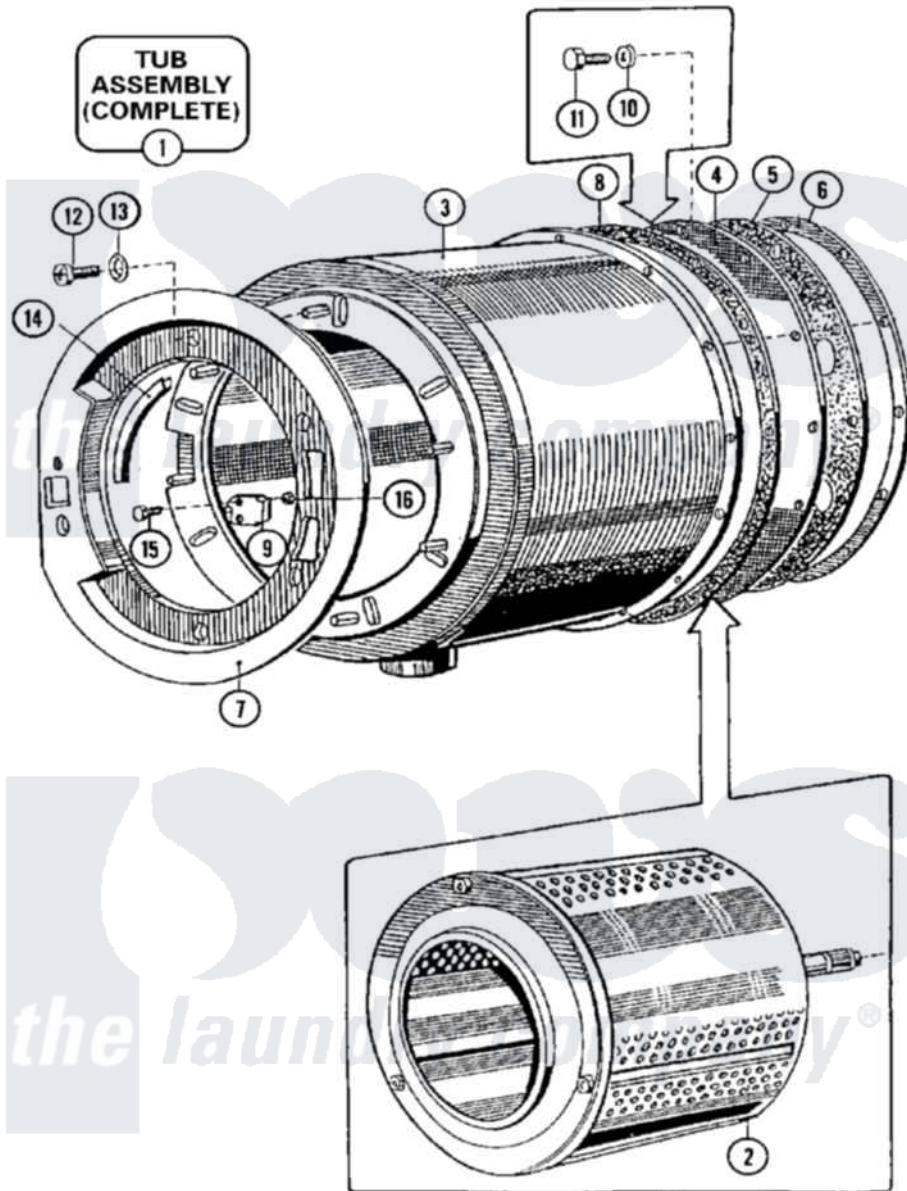

Maytag MFR35PCATS 08 - BASKET & OUTER SHELL ASSEMBLY

Maytag Commercial Maytag MFR35PCATS Washer Parts Diagram 08 - BASKET & OUTER SHELL ASSEMBLY

[Click on the part number to view part](#)

Item	Original Part Number	Replaced By	Status	Part Description
001	NLA		Not Available	TUB (COMPLETE)
002	23001189	23003817		Drum And Shaft Mfr 35 Lu
003	23001191			Shell, Outer
004	23001193			Backplate
005	23001195			Backplate
006	23001197			Ring, Clamp
007	23001198			Shield
008	23001199			Gasket, Rear Shell
009	23001200			Hinge, Mirco Switch
010	23001201			Washer
011	23001202	23002940		Screw
012	23001177			Screw
013	23001204			Washer, Finishing
014	23001088	23002473		Rubber, Protective
015	23001089			Screw
016	23001055	23001014		Nut M4