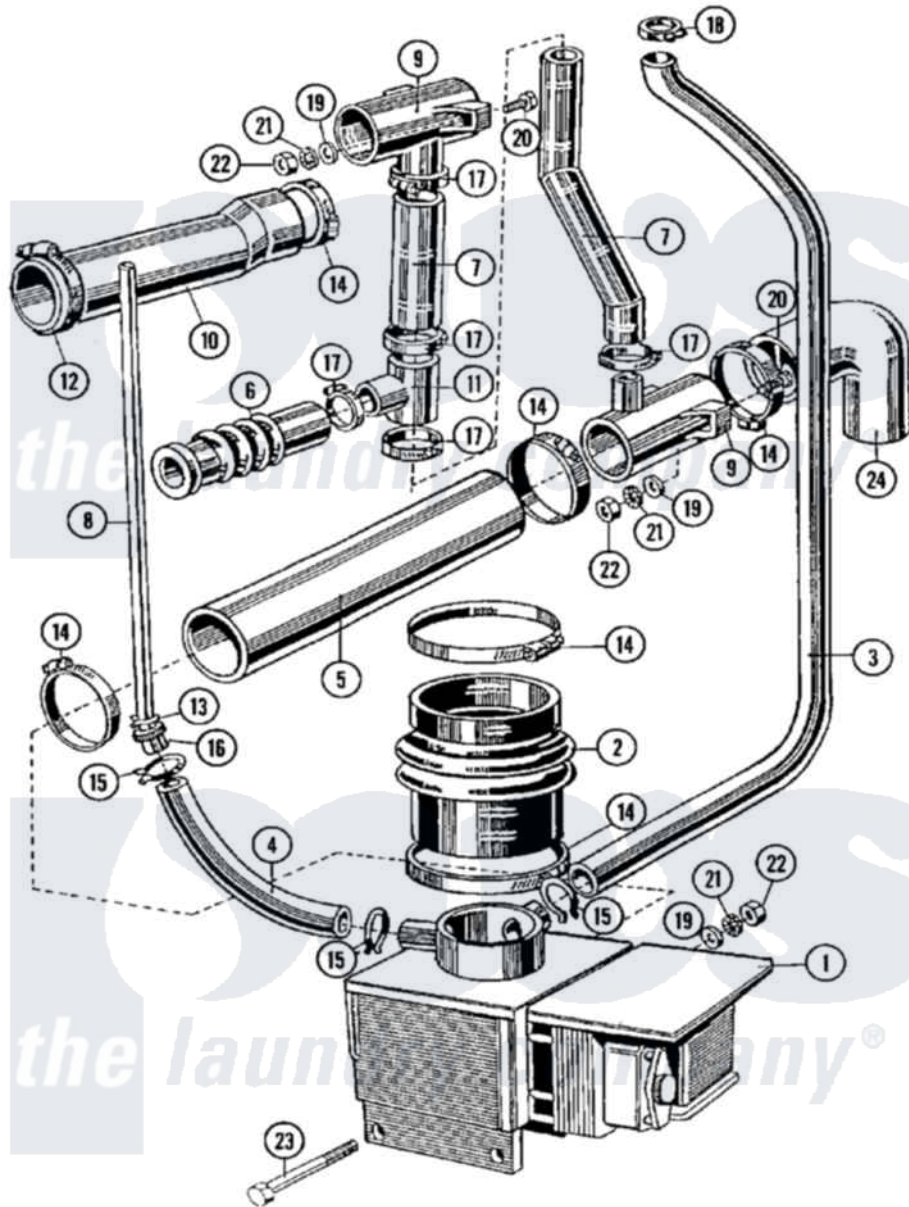

Maytag MFR35PCATS 10 - DRAIN & HOSE ASSEMBLY

Maytag [Commercial Maytag MFR35PCATS Washer Parts](#) Parts Diagram 10 - DRAIN & HOSE ASSEMBLY
 Click on the part number to view part

Item	Original Part Number	Replaced By	Status	Part Description
001	23001244			Valve, Drain
"	23002321			Motor, Drain
002	23001245			Tub To Drain Hose
003	23001246			Lower Pressure Switch Hose
004	23001247			Hose, Air Dome
005	23001249			Drain Valve Outlet Hose
006	23001250			Corrugated Vent Hose
007	23001251			Lower Overflow Hose
008	23001252			Upper Pressure Switch Hose
009	23001253			Tee, Drain
010	23001254	23004241		Hopper To T-Hose
011	23001255			Tee, Overflow Hose
012	23001256	34001289		Clamp, Hose
013	23001257	596669		Clamp, Manifold
014	23001258	696392		Hose Clamp
015	23001259			Clamp, Corbin

016	23001260		Pressure Switch Hose Fitting
017	23001261	616099	Clamp
018	23001262	616099	Clamp
019	23001263		Washer
020	23001264		Bolt M8x20
021	23001265		Washer
022	23001266		Nut M8
023	23001267	23002908	Screw
024	23001268	23002015	Elbow