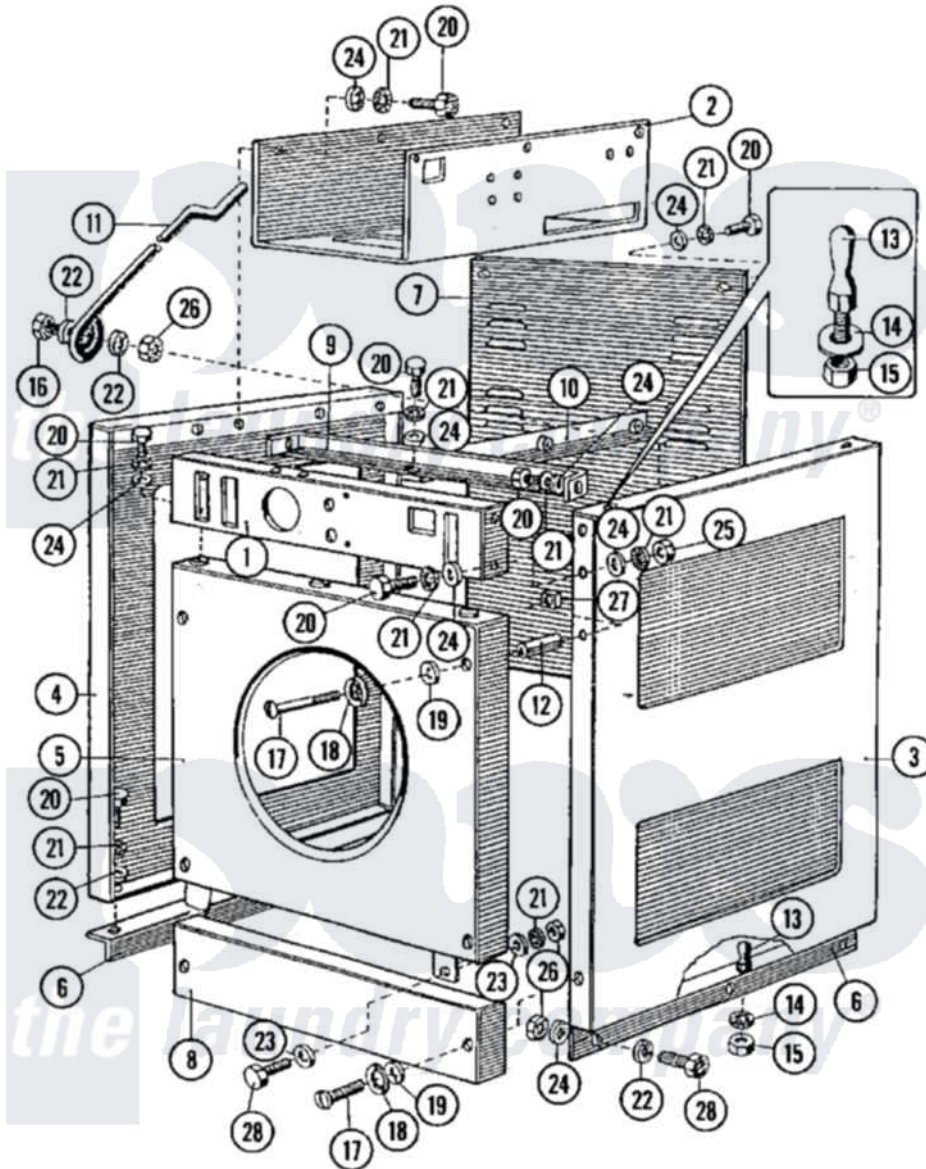

Maytag MFR35PCATS 13 - CABINET

Maytag [Commercial Maytag MFR35PCATS Washer Parts](#) Parts Diagram 13 - CABINET
 Click on the part number to view part

Item	Original Part Number	Replaced By	Status	Part Description
001	23001039			Plate, Back-Up
"	NLA		Not Available	PANEL, CONTROL
002	23001314			Tray, Elec. Components
003	23001316			Panel, Side
004	23001318			Panel, Side
005	23001320			Panel, Front
"	23002853			Panel, Front
006	23001321	23002854		Support, Panel
"	23001322			Support, Panel
007	23001325			Panel
008	23001326			Panel, Access
009	23001327			Beam, Cross
010	23001328	23001327		Beam, Cross
011	23001330			Rod, Top Panel Support
012	23001331	23002860		Tube, Distance
013	23001332			Alignment Pin

014	23001333	23004485	Lock Washer M5
015	23001334	8184504	Nut
016	23001335	23002861	Screw Lu
017	23001336	23003478	Screw
018	23001337	23002457	Washer M6
019	23001338	23002458	Washer
020	23001026		Bolt
021	23001028	23002756	Lockwasher
022	23001309		Washer Lu
023	23001309		Washer Lu
024	23001027		Washer
025	23001034	Not Available	NUT (M6)
026	23001310		Nut, Self Locking
027	23001339	23002455	Nut, Rapid
028	23001335	23002861	Screw Lu
029	23001548		Holder, Capacitors