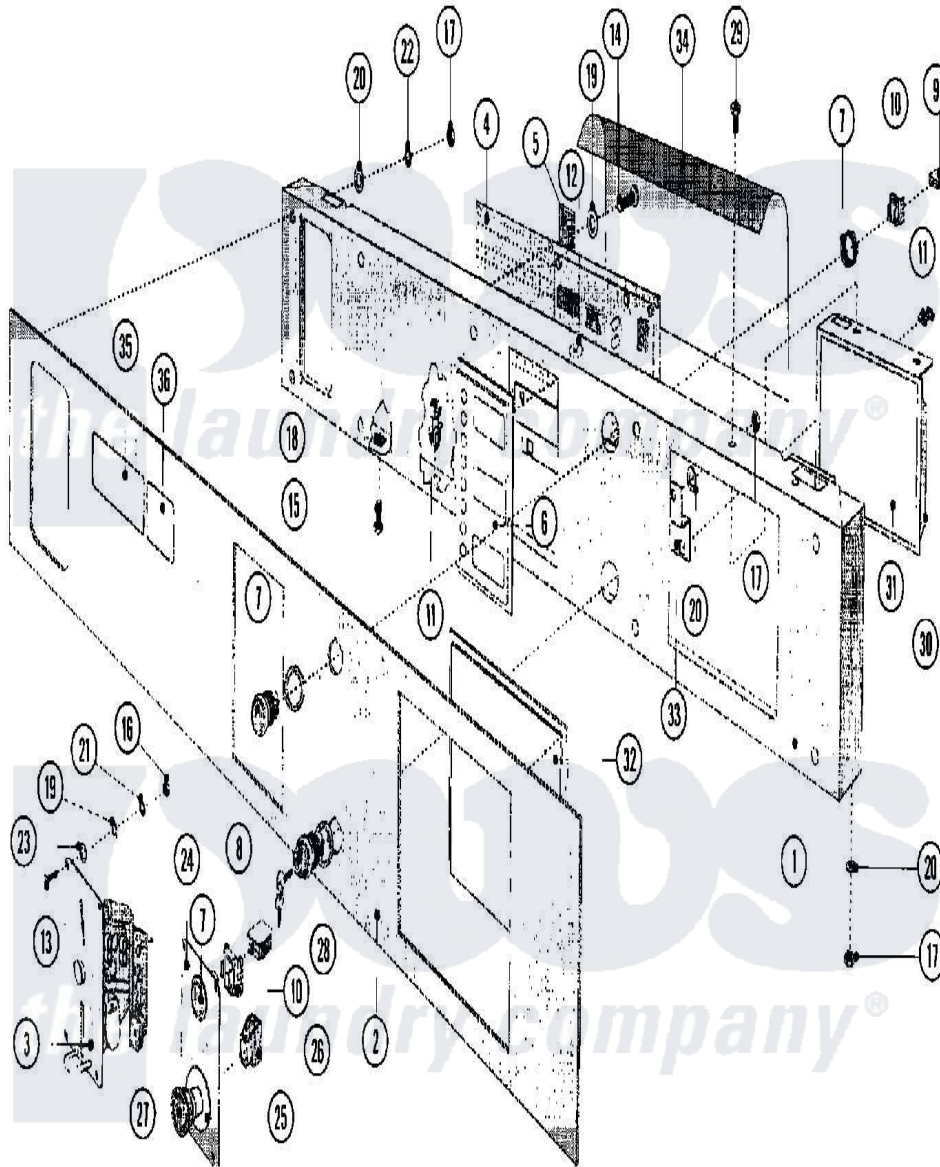

Maytag MFR35PCATS 16 - CONTROL PANEL (PC MODELS-SERIES 11)

Maytag [Commercial Maytag MFR35PCATS Washer Parts](#) Parts Diagram 16 - CONTROL PANEL (PC MODELS-SERIES 11)

[Click on the part number to view part](#)

Item	Original Part Number	Replaced By	Status	Part Description
001	NLA		Not Available	PANEL, CONTROL
002	NLA		Not Available	FACIA, CONTROL PANEL (PC)
003	23001063			Meter, Coin
004	23001525			Microprocessor
005	23003741			Controller, Apl283a V1.07
006	23001526			Plexi, Microprocessor
007	23001537	12001897		Kit- Key S
008	23001538	12001896		Kit- Key S
009	23001541			Block, Contact
010	23001540			Adapter, Contact Block
011	23001542			Holder, Board
012	NLA		Not Available	LABEL, EARTH
013	23001064			Screw, Ornamental
014	23002869			Screw
015	NLA		Not Available	BOLT (M6X16)

016	23002500		Washer, Lock
017	23002399	23001014	Nut M4
018	23001339	23002455	Nut, Rapid
019	23002174	23003654	Washer M3.2
020	23001545	23002504	Washer M4
021	NLA	Not Available	LOCKWASHER (M3)
022	23002111	23001013	Lock Washer External Teeth M4
023	23001610	23002438	Washer M4.3
024	23002871		PLATE, LABEL
025	23002330	Not Available	LABEL, CENTRAL STOP
026	23002331		Contact, Central Stop
027	23002332		Knob, Central Stop
028	23002873		Block, Contact
029	23002423	23001361	Bolt
030	NLA	Not Available	HOLDER, PLEXI
031	NLA	Not Available	PLATE, INSERT PROGRAM
032	23002875		Plexi
033	NLA	Not Available	SUPPORT, SIDE PANELS
034	NLA	Not Available	COVER, PLASTIC
035	NLA	Not Available	PLATE, INDEX
036	NLA	Not Available	PLATE, INSERT