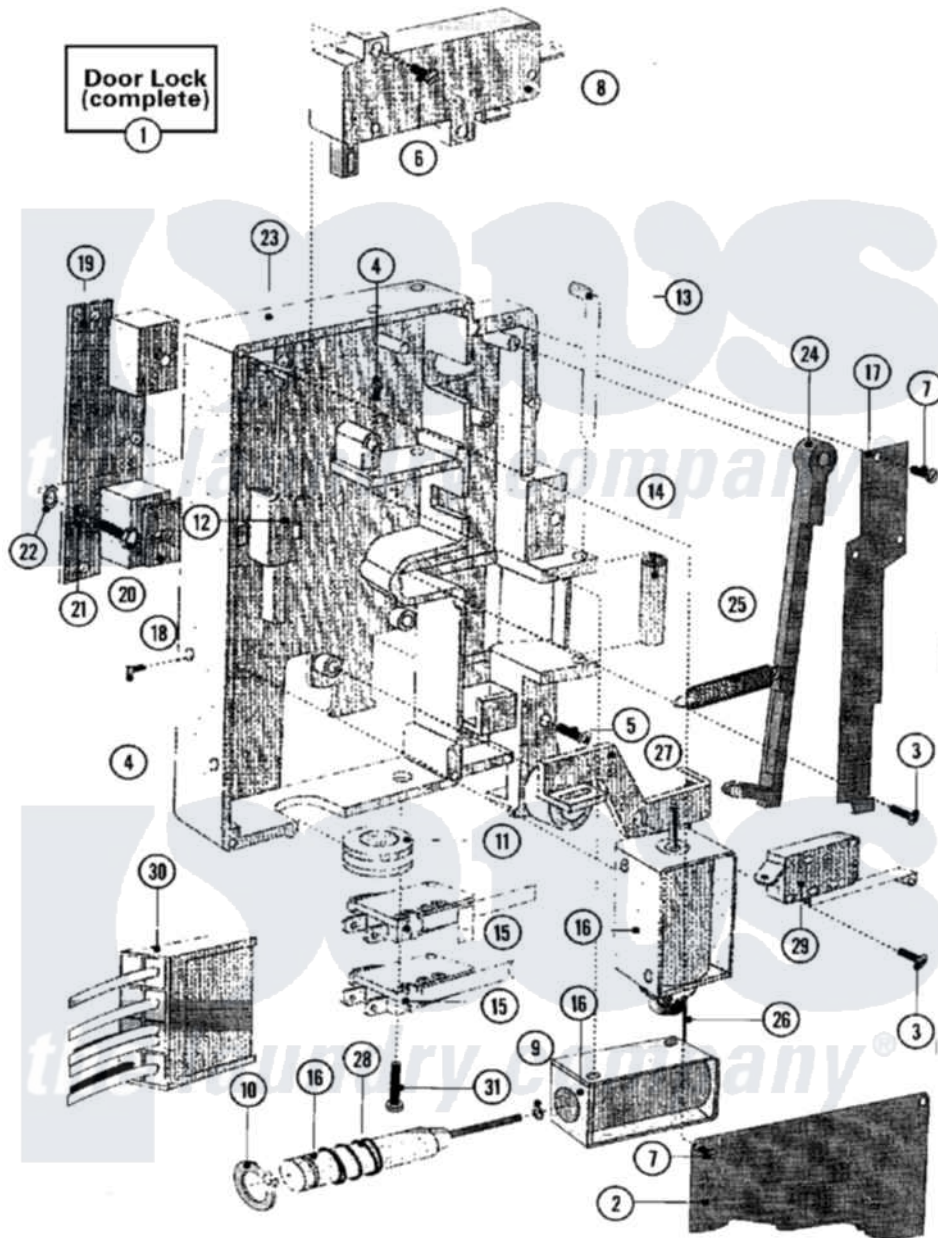

Maytag MFR35PCATS 19 - DOOR LOCK ASSEMBLY (SERIES 11)

Maytag [Commercial Maytag MFR35PCATS Washer Parts](#) Parts Diagram 19 - DOOR LOCK ASSEMBLY (SERIES 11)
 Click on the part number to view part

Item	Original Part Number	Replaced By	Status	Part Description
001	23003679			Door Latch Complete
"	NLA		Not Available	LOCK, DOOR (COMPLETE)
002	23001130			Plate, Cover
003	23001131			Screw
004	23001132			Screw
005	23001133			Screw
006	23001070			Screw
007	23001134			Bolt
008	23001135			Bimetal, Actuator
009	23001136			Washer
010	23001137			Ring, Retaining
011	23001138			Bushing, Cable Passage
012	23001140			Small Lock Hook
013	23001142			Retainer, Lock Tube
014	23001143			Tube, Lock
015	23001144			Microswitch, Lever

016	23001146		Coil
"	23001147		
017	23001149		Leaf Spring, Latch Bar
018	23001155	23001368	Shim, Hinge Base
019	23001156		Spacer, Lock
020	23002353	23001157	Bolt
021	23002130	23001158	Lockwasher
022	23001159		Washer Lu
023	Y23002898		Ground, Plate Lock
024	23002899		Handle, Locking Part
025	23002900		Spring, Locking Part
026	23002901	23001152	Cord, Emergency Opening
027	NLA	Not Available	LEVEL, OPENING
028	23002903		Spring, Locking Part
029	23002337		Microswitch, Lever
030	23002904		Wiring, Door Lock
"	23002905		Wiring Harness, Doorlock
031	23002906		Screw