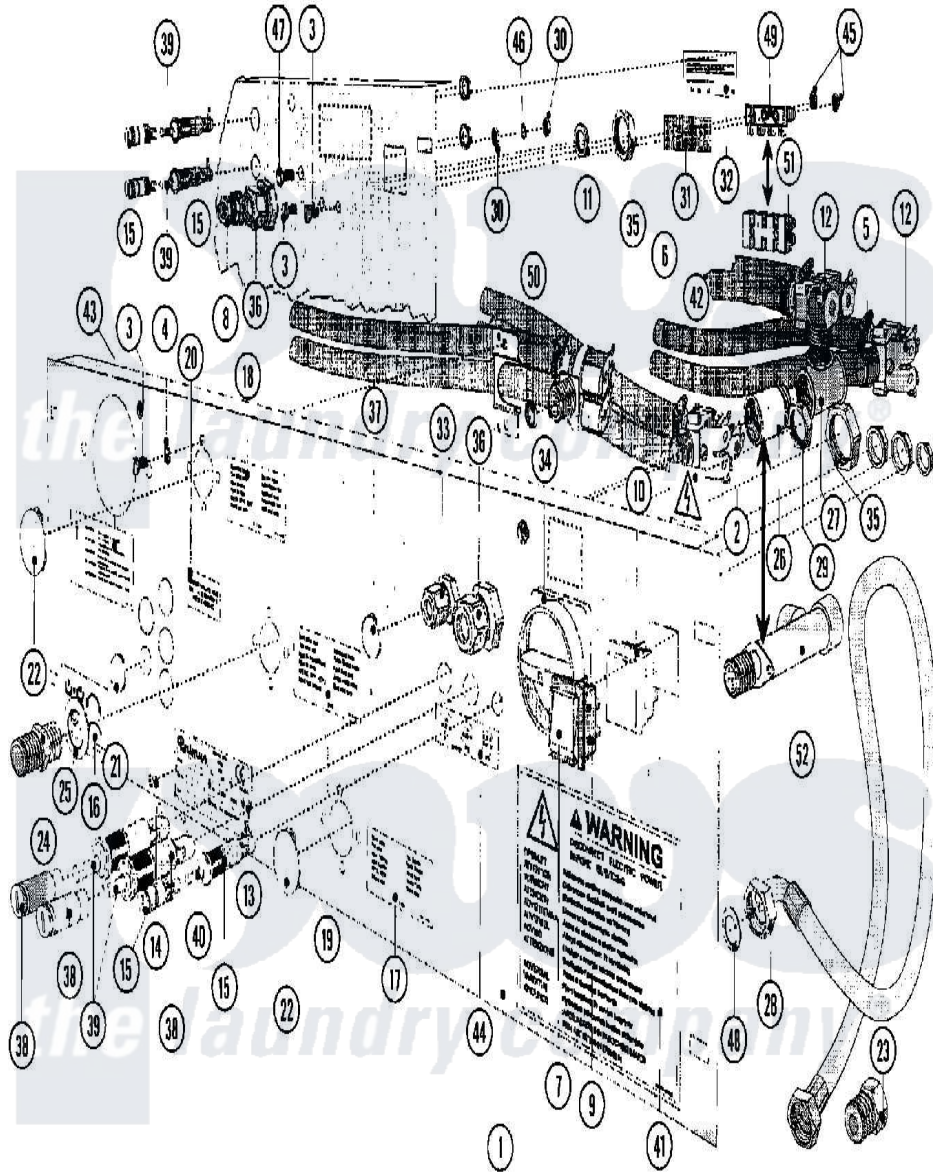

Maytag MFR35PCATS 21 - WATER VALVE & REAR PANEL (SERIES 11)

Maytag Commercial Maytag MFR35PCATS Washer Parts Parts Diagram 21 - WATER VALVE & REAR PANEL (SERIES 11)

Click on the part number to view part

Item	Original Part Number	Replaced By	Status	Part Description
001	23002909	23003683		Bridge, Rear
002	23001533			Valve, Three-Way
003	23002423	23001361		Bolt
004	23002111	23001013		Lock Washer External Teeth M4
005	23001506	596669		Clamp, Manifold
006	23001507			Waterhose
007	23001532			Cover, Button
008	23001453			Nut, Swivel
009	23001529			Button
010	23001452			Square Plug
011	23001450			Swivel
012	23001455			Valve, Two Way
013	BLANK		Not Available	PLATE, IDENTIFICATION
014	23001461			Rivets, Blind
015	23001462			Holder, Fuse