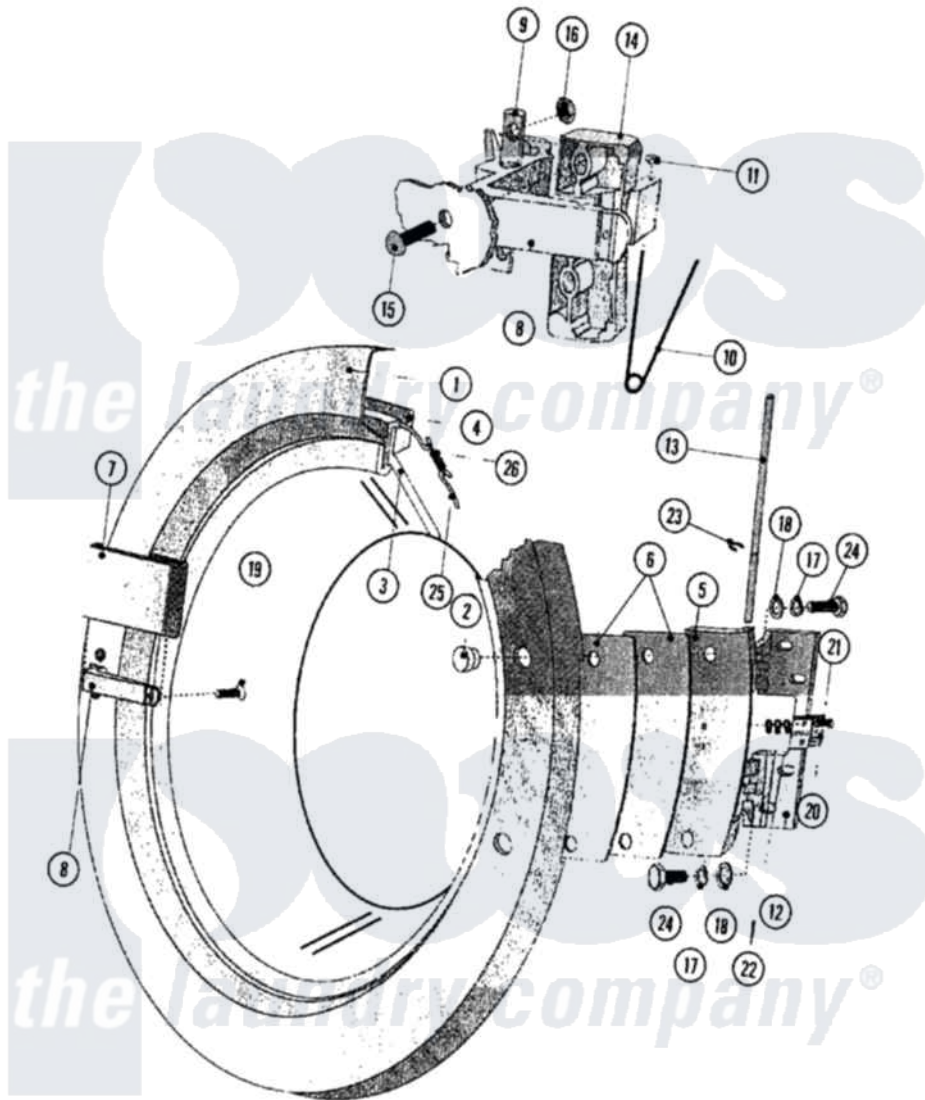

Maytag MFR35PCATS 24 - DOOR (SERIES 11)

Maytag Commercial Maytag MFR35PCATS Washer Parts Parts Diagram 24 - DOOR (SERIES 11)
 Click on the part number to view part

Item	Original Part Number	Replaced By	Status	Part Description
001	23001161			Ring, Door
002	23001162			Nut, Ornamental
003	23001163			Glass, Door
004	23001164			Gasket, Door Glass
005	23001165			Plate, Hinge
006	23001166			Shim, Hinge Plate
007	12001889			Kit, Door HANdle Assembly HANdle Front And Back Included
"	23001510	12001889		Kit, Door HANdle Assembly HANdle Front And Back Included
008	23003634			Lever, Door
"	NLA		Not Available	LEVER, HANDLE
009	23001168			Door Handle Pivot Pin
010	23001169			Spring, Handle Lever
011	23001057	23002499		Spring Retaining Clip
012	23001171			Base, Hinge

013	23001172		Shaft, Door Hinge
014	23001173		Handle, Lever Plate
015	23002937		Screw
016	23001176	23001312	Mut M6
"	23002280		Nut M6
017	23001159		Washer Lu
"	23002130	23001158	Lockwasher
018	23001643	23002424	Washer M6.4
019	23001621		Screw Lu
"	23002617	23001777	Screw, Drive
020	23001178		Microswitch, Activating Plate
021	23001781	23001179	Screw
022	23001708		Washer
023	23001181		Ring, Retaining
024	23002279	23002462	Screw Lu
025	23001185		Doorseal, Tension Ring
026	23001186		Doorspring, Tension Spring