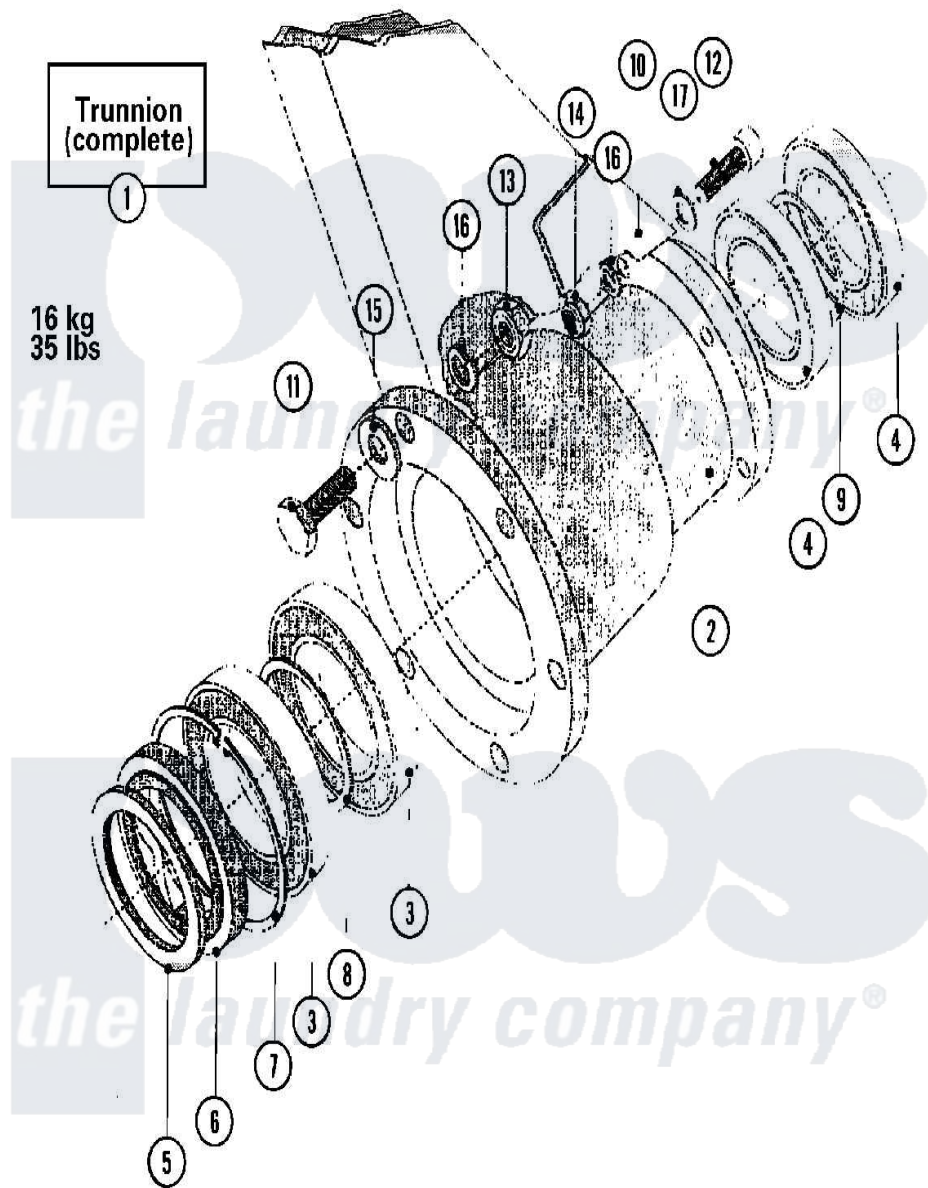

Maytag MFR35PCATS 25 - BEARINGS & TRUNNION ASSEMBLY (SERIES 11)

Maytag Commercial Maytag MFR35PCATS Washer Parts Parts Diagram 25 - BEARINGS & TRUNNION ASSEMBLY (SERIES 11)

Click on the part number to view part

Item	Original Part Number	Replaced By	Status	Part Description
001	23002938			Trunnion Items 2, 3, 4, And 7
002	23001230	23002938		Trunnion Items 2, 3, 4, And 7
003	23001231			Bearing
004	23001232	24001015		Bearing
005	23001233	12002779		Water Seal
006	23001234	12002779		Water Seal
007	23001235			Ring, Internal Snap
008	23001236			Ring, Spacer
009	23001237			Ring, Spacer
010	23002939			Spoke
011	23002940			Screw
012	23002941	23003808		Bolt M 10x40
013	23001661			Nut M10
014	23002356	23001241		Locking Nut, Self Lu
015	23001201			Washer