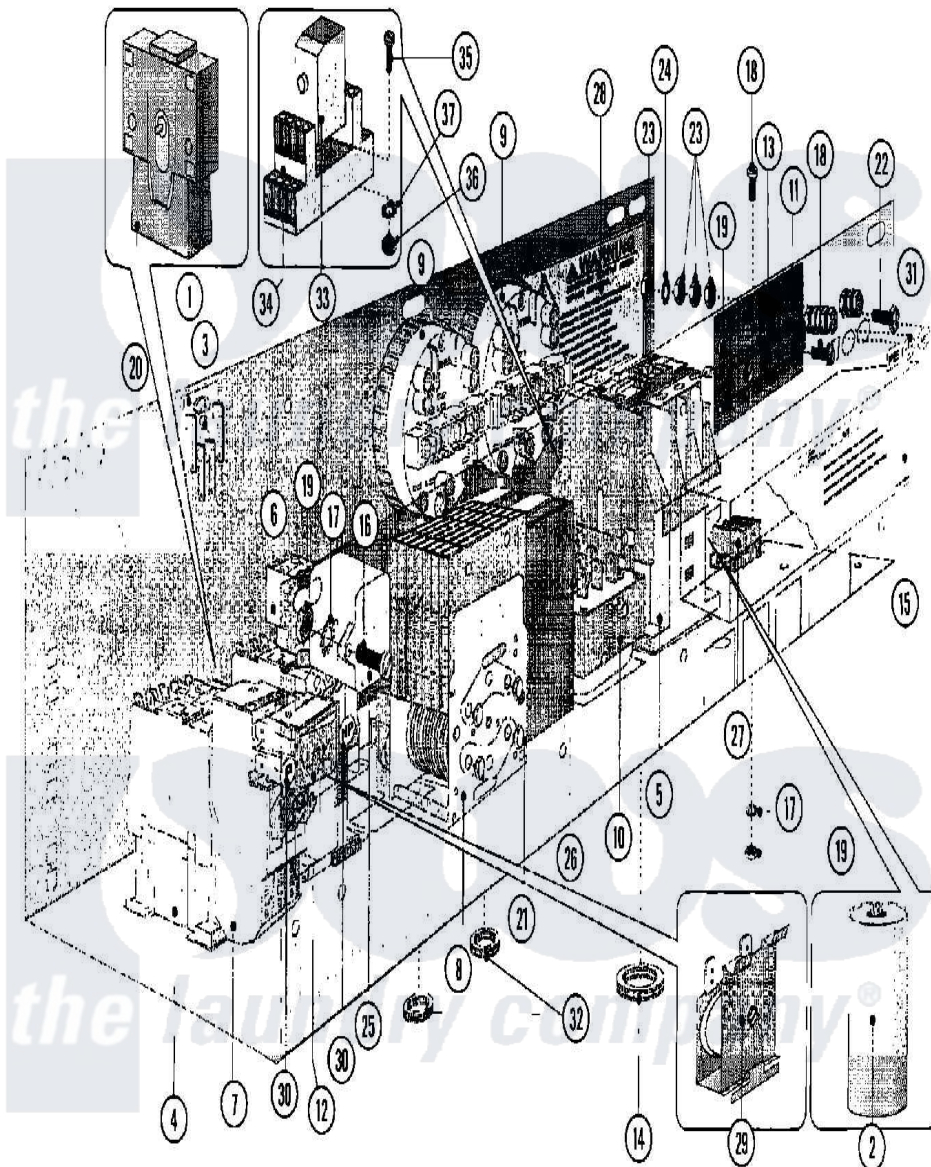

Maytag MFR35PCATS 26 - ELECTRICAL COMPONENTS (SERIES 11)

Maytag Commercial Maytag MFR35PCATS Washer Parts Parts Diagram 26 - ELECTRICAL COMPONENTS (SERIES 11)

Click on the part number to view part

Item	Original Part Number	Replaced By	Status	Part Description
001	23001094			Bridge, Rectifier
002	23001096			Capacitor
"	23001098			Capacitor
003	23001099			Socket, Pc Board Socket
004	23001100	23003750		Frequency Inverter Contactor
"	23001101	23003751		Contactors Lc1 D12
005	23001102			Contactors
"	23001103			Contactors
"	23001340			Contactors
006	23001104			Auxiliary Contact
007	23001105	23003761		Overload Relay LR2D
"	23001106			Relay, Thermal Overload
"	23001108			Relay, Thermal Overload
"	23002101	23003757		Overload Relay 5.5-8A
008	23001110			Timer, Reversing
009	23001111	23001513		Switch, Water Level

"	23001513		Switch, Water Level
"	23002176	23001513	Switch, Water Level
010	23002460		Thermostat
011	23002154		Housing, Connector
012	23001114		Rocker Switch, Prewash/No Prew
013	23001115		Terminal Block Insulation
014	23001117		Ring, Rubber
015	23001118		Sticker, Liquid Soap
016	23002423	23001361	Bolt
017	23002111	23001013	Lock Washer External Teeth M4
018	23002398	23001089	Screw
019	23002399	23001014	Nut M4
020	23001119	23003762	Mechanical Interlock
021	23002952	23001069	Screw
022	23002806		Screw
023	23001515	23001312	Mut M6
024	23001734	23002425	Locker Washer M6
025	NLA	Not Available	MEMBER, RC
026	23002348	23003734	Transformer
027	23002959		Electric Heat Terminal Board
028	23001465		Sticker, Electricity Warning
029	23002955		Buzzer
030	NLA	Not Available	STICKER
031	NLA	Not Available	LABEL, EARTH
032	23001138		Bushing, Cable Passage
033	23002956		Schrach, Relay
034	23002957		Base, Relay
035	23002906		Screw
036	23002958		Nut M3
037	23002865	23001054	Washer, Locking