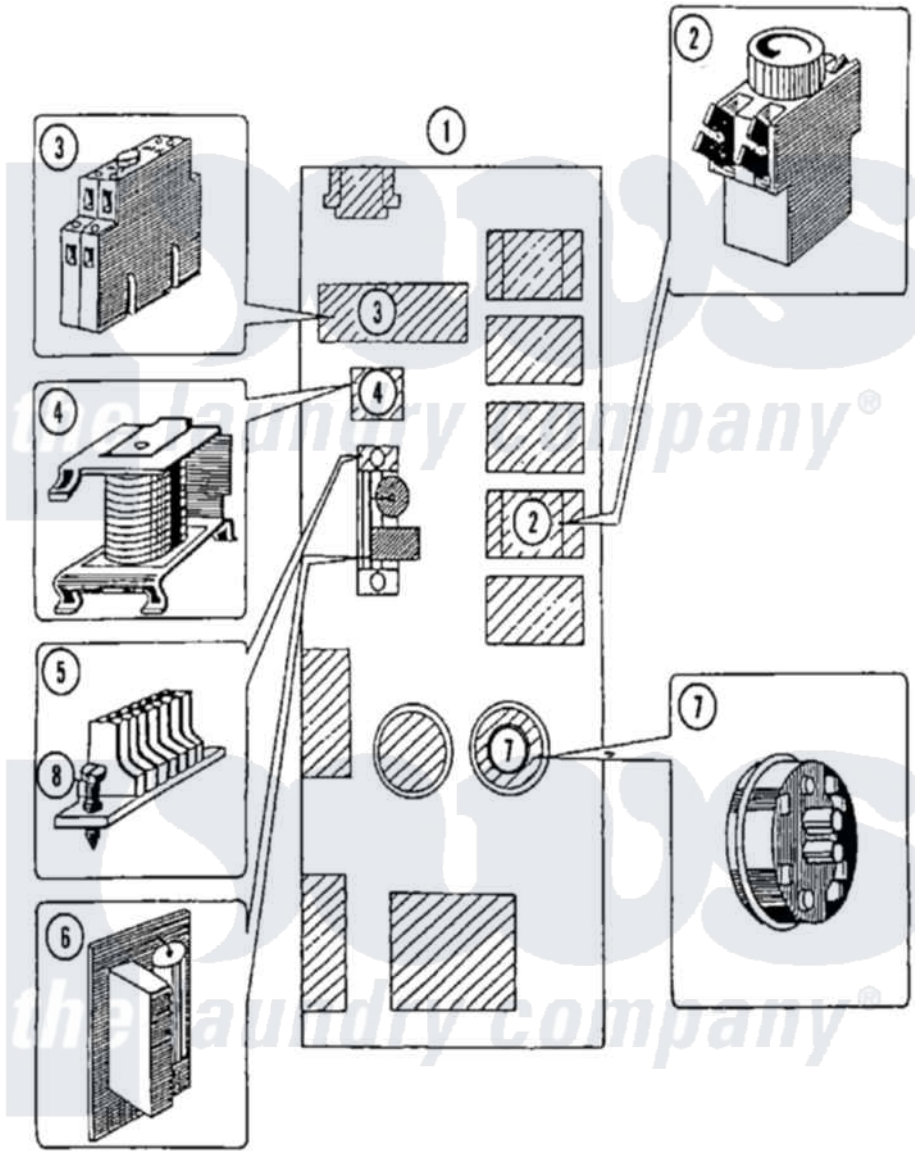

# Maytag MFR35PCAVS 04 - MAIN CONTROLS (PC)

Maytag [Commercial Maytag MFR35PCAVS Washer Parts](#) Parts Diagram 04 - MAIN CONTROLS (PC)  
 Click on the part number to view part

Item	Original Part Number	Replaced By	Status	Part Description
001	NLA		Not Available	TRAY, ELECTRICAL COMPONENTS
002	<a href="#">23001121</a>			Unit, Time Delay
003	<a href="#">23001122</a>			Unit, Time Delay
004	NLA		Not Available	BUZZER
005	NLA		Not Available	CONNECTOR, DOOR LOCK (PC CORD)
006	NLA		Not Available	CARD, PROTECTION CIRCUIT
007	<a href="#">23001127</a>			Switch, Safety Level
"	NLA		Not Available	SWITCH, WATER LEVEL
008	<a href="#">23001128</a>			Screw