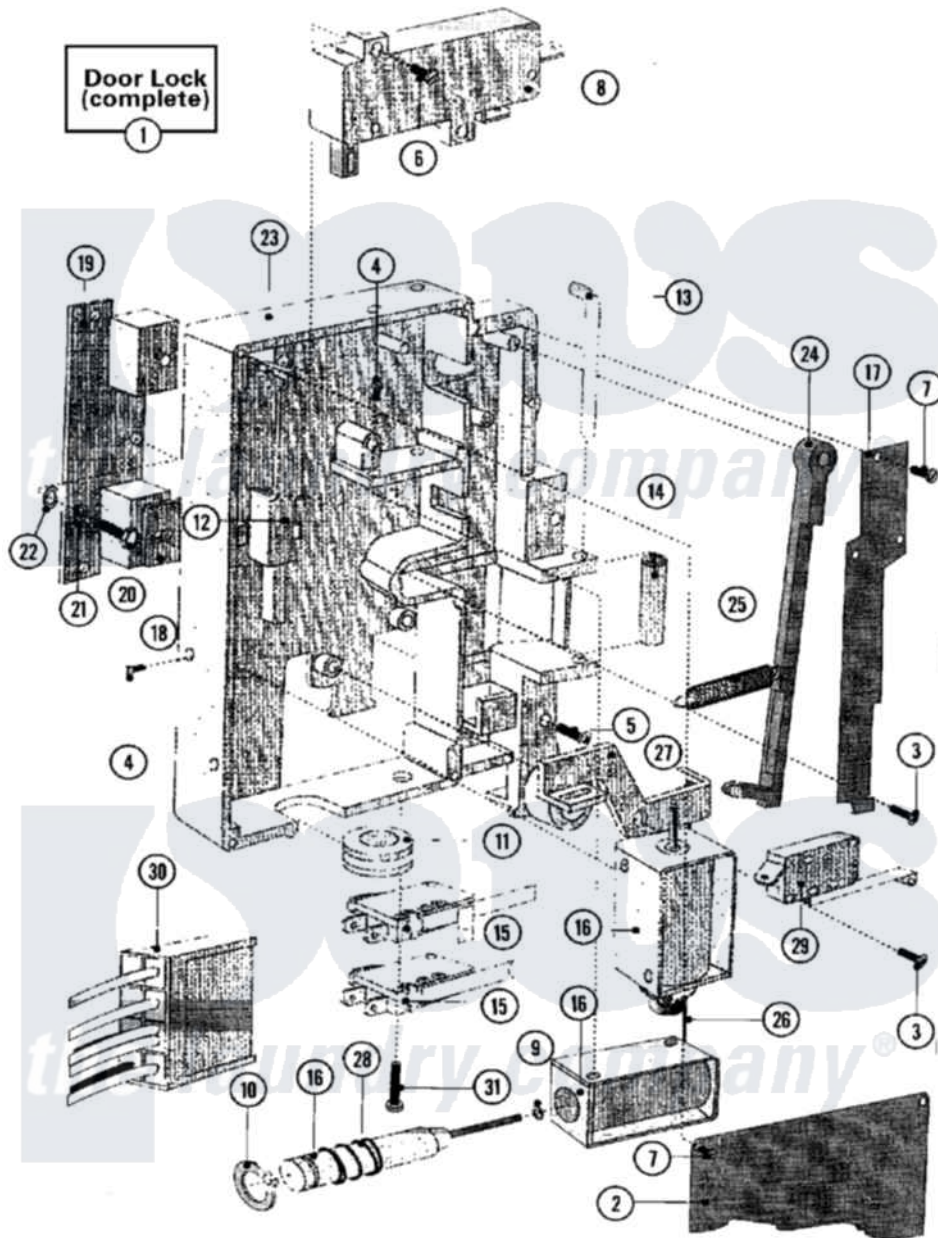

Maytag MFR35PCAVS 19 - DOOR LOCK ASSEMBLY (SERIES 11)

Maytag [Commercial Maytag MFR35PCAVS Washer Parts](#) Parts Diagram 19 - DOOR LOCK ASSEMBLY (SERIES 11)

[Click on the part number to view part](#)

Item	Original Part Number	Replaced By	Status	Part Description
001	23003679			Door Latch Complete
"	NLA		Not Available	LOCK, DOOR (COMPLETE)
002	23001130			Plate, Cover
003	23001131			Screw
004	23001132			Screw
005	23001133			Screw
006	23001070			Screw
007	23001134			Bolt
008	23001135			Bimetal, Actuator
009	23001136			Washer
010	23001137			Ring, Retaining
011	23001138			Bushing, Cable Passage
012	23001140			Small Lock Hook
013	23001142			Retainer, Lock Tube
014	23001143			Tube, Lock
015	23001144			Microswitch, Lever

016	23001146		Coil
"	23001147		Coil
017	23001149		Leaf Spring, Latch Bar
018	23001155	23001368	Shim, Hinge Base
019	23001156		Spacer, Lock
020	23002353	23001157	Bolt
021	23002130	23001158	Lockwasher
022	23001159		Washer Lu
023	Y23002898		Ground, Plate Lock
024	23002899		Handle, Locking Part
025	23002900		Spring, Locking Part
026	23002901	23001152	Cord, Emergency Opening
027	NLA	Not Available	LEVEL, OPENING
028	23002903		Spring, Locking Part
029	23002337		Microswitch, Lever
030	23002904		Wiring, Door Lock
"	23002905		Wiring Harness, Doorlock
031	23002906		Screw