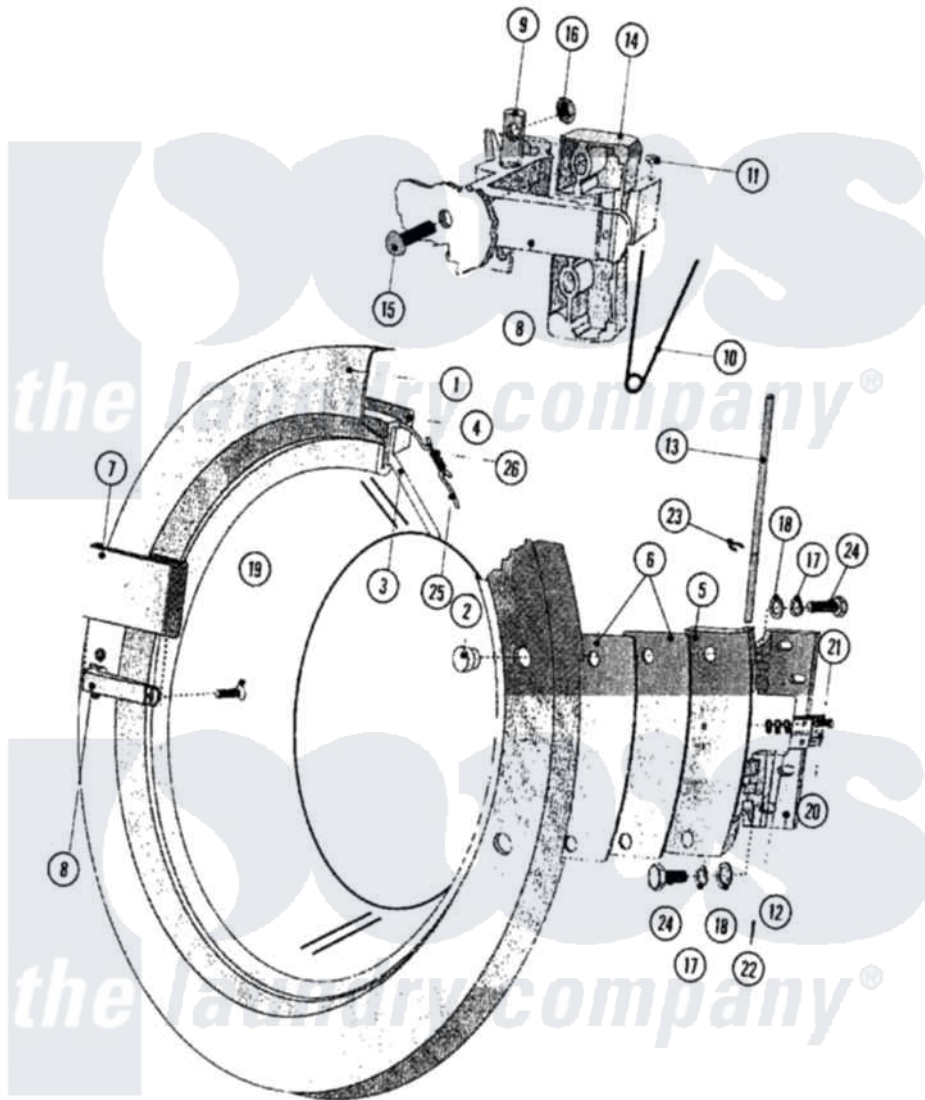

Maytag MFR35PCAVS 24 - DOOR (SERIES 11)

Maytag Commercial Maytag MFR35PCAVS Washer Parts Parts Diagram 24 - DOOR (SERIES 11)
 Click on the part number to view part

Item	Original Part Number	Replaced By	Status	Part Description
001	23001161			Ring, Door
002	23001162			Nut, Ornamental
003	23001163			Glass, Door
004	23001164			Gasket, Door Glass
005	23001165			Plate, Hinge
006	23001166			Shim, Hinge Plate
007	12001889			Kit, Door HANdle Assembly HANdle Front And Back Included
"	23001510	12001889		Kit, Door HANdle Assembly HANdle Front And Back Included
008	23003634			Lever, Door
"	NLA		Not Available	LEVER, HANDLE
009	23001168			Door Handle Pivot Pin
010	23001169			Spring, Handle Lever
011	23001057	23002499		Spring Retaining Clip
012	23001171			Base, Hinge

013	23001172		Shaft, Door Hinge
014	23001173		Handle, Lever Plate
015	23002937		Screw
016	23001176	23001312	Mut M6
"	23002280		Nut M6
017	23001159		Washer Lu
"	23002130	23001158	Lockwasher
018	23001643	23002424	Washer M6.4
019	23001621		Screw Lu
"	23002617	23001777	Screw, Drive
020	23001178		Microswitch, Activating Plate
021	23001781	23001179	Screw
022	23001708		Washer
023	23001181		Ring, Retaining
024	23002279	23002462	Screw Lu
025	23001185		Doorseal, Tension Ring
026	23001186		Doorspring, Tension Spring