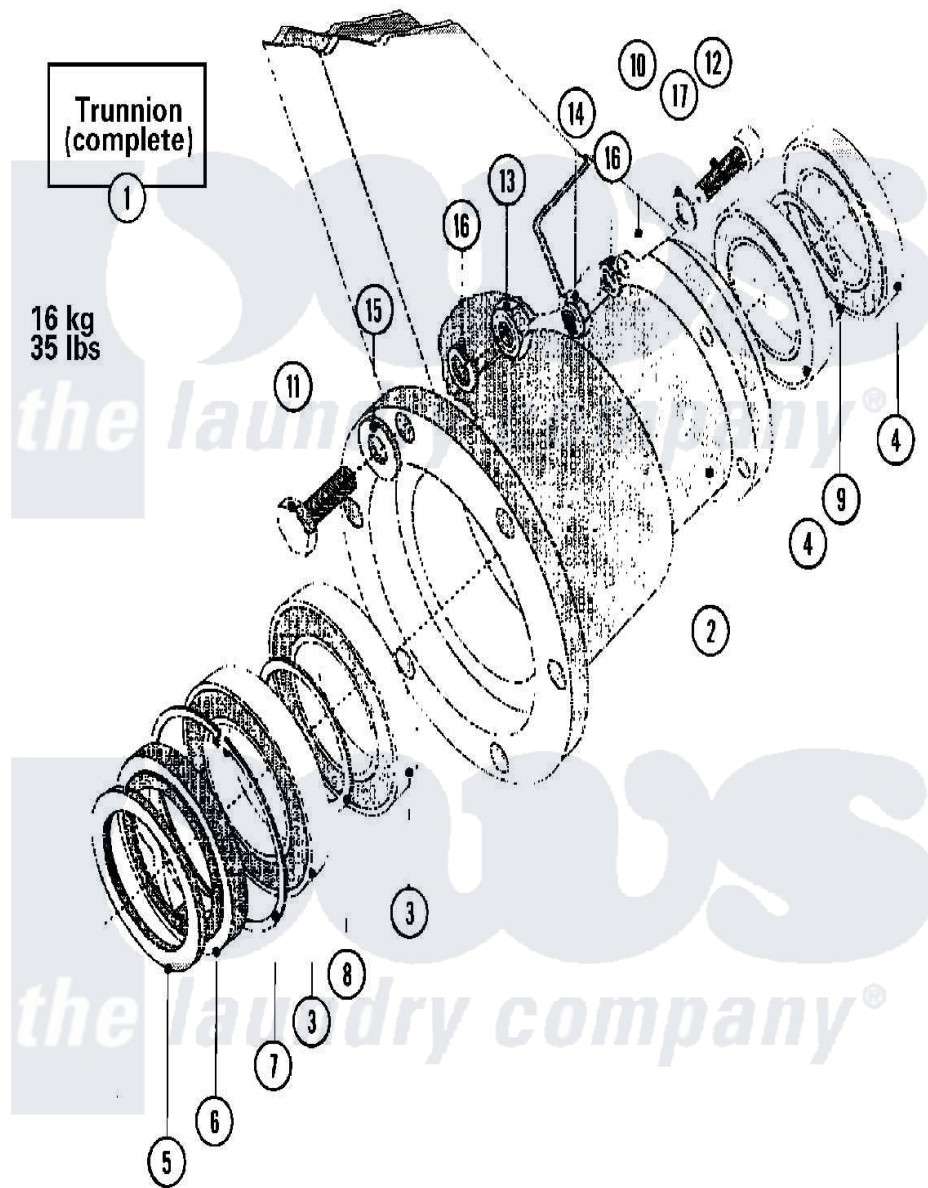

Maytag MFR35PCAVS 25 - BEARINGS & TRUNNION ASSEMBLY (SERIES 11)

Maytag Commercial Maytag MFR35PCAVS Washer Parts Parts Diagram 25 - BEARINGS & TRUNNION ASSEMBLY (SERIES 11)

Click on the part number to view part

Item	Original Part Number	Replaced By	Status	Part Description
001	23002938			Trunnion Items 2, 3, 4, And 7
002	23001230	23002938		Trunnion Items 2, 3, 4, And 7
003	23001231			Bearing
004	23001232	24001015		Bearing
005	23001233	12002779		Water Seal
006	23001234	12002779		Water Seal
007	23001235			Ring, Internal Snap
008	23001236			Ring, Spacer
009	23001237			Ring, Spacer
010	23002939			Spoke
011	23002940			Screw
012	23002941	23003808		Bolt M 10x40
013	23001661			Nut M10
014	23002356	23001241		Locking Nut, Self Lu
015	23001201			Washer