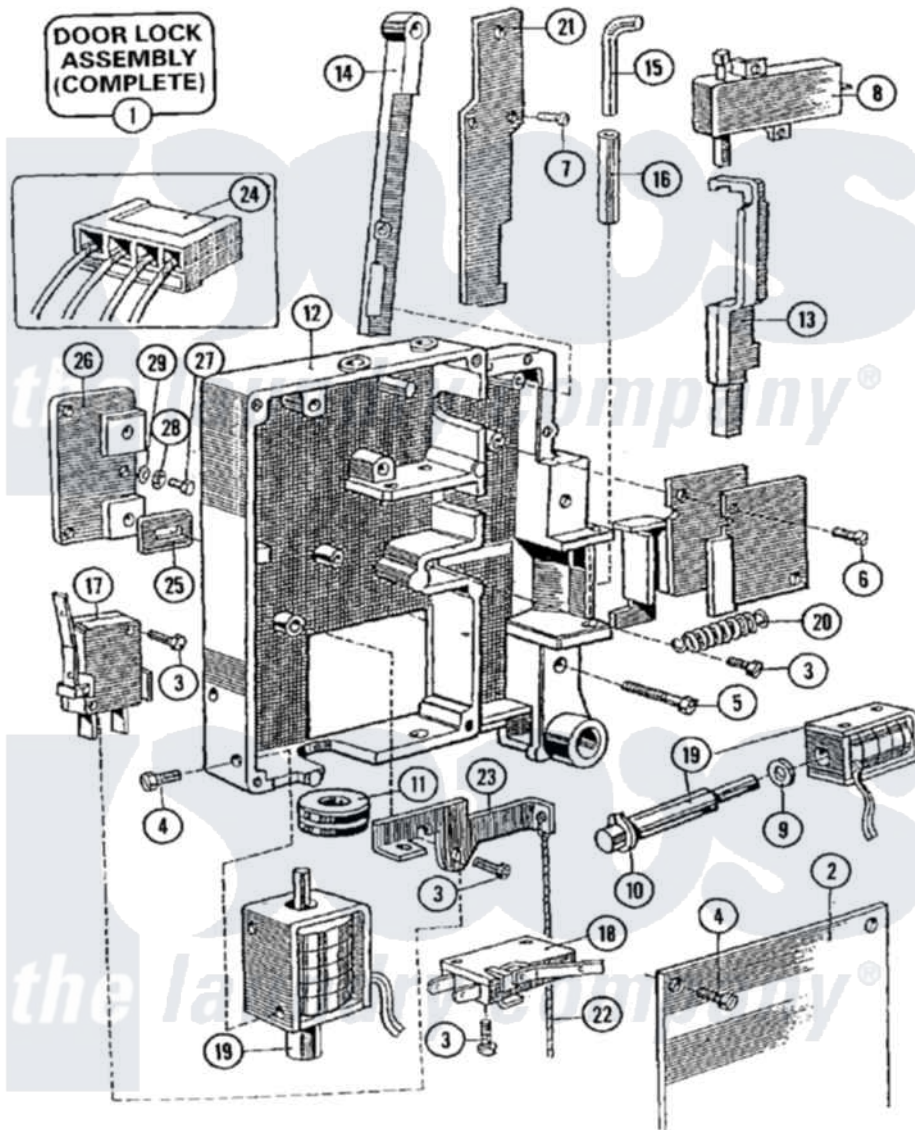

Maytag MFR35PDATS 04 - DOOR LOCK ASSEMBLY

Maytag Commercial Maytag MFR35PDATS Washer Parts Parts Diagram 04 - DOOR LOCK ASSEMBLY
 Click on the part number to view part

Item	Original Part Number	Replaced By	Status	Part Description
001	Y23002897			Door Lock Assembly
002	23001130			Plate, Cover
003	23001131			Screw
004	23001132			Screw
005	23001133			Screw
006	23001070			Screw
007	23001134			Bolt
008	23001135			Bimetal, Actuator
009	23001136			Washer
010	23001137			Ring, Retaining
011	23001138			Bushing, Cable Passage
012	23001139	Y23002898		Ground, Plate Lock
013	23001140			Small Lock Hook
014	23001141			Bar, Handle Latch
015	23001142			Retainer, Lock Tube
016	23001143			Tube, Lock

017	23001144		Microswitch, Lever
018	23001145		Microswitch, Lever
019	23001146		Coil
"	23001147		Coil
020	23001148	23002900	Spring, Locking Part
021	23001149		Leaf Spring, Latch Bar
022	23001152		Cord, Emergency Opening
023	23001153		Lever, Emergency Opening
024	23001154		Wiring Harness, Doorlock
025	23001155	23001368	Shim, Hinge Base
026	23001156		Spacer, Lock
027	23001157		Bolt
028	23001158		Lockwasher
029	23001159		Washer Lu