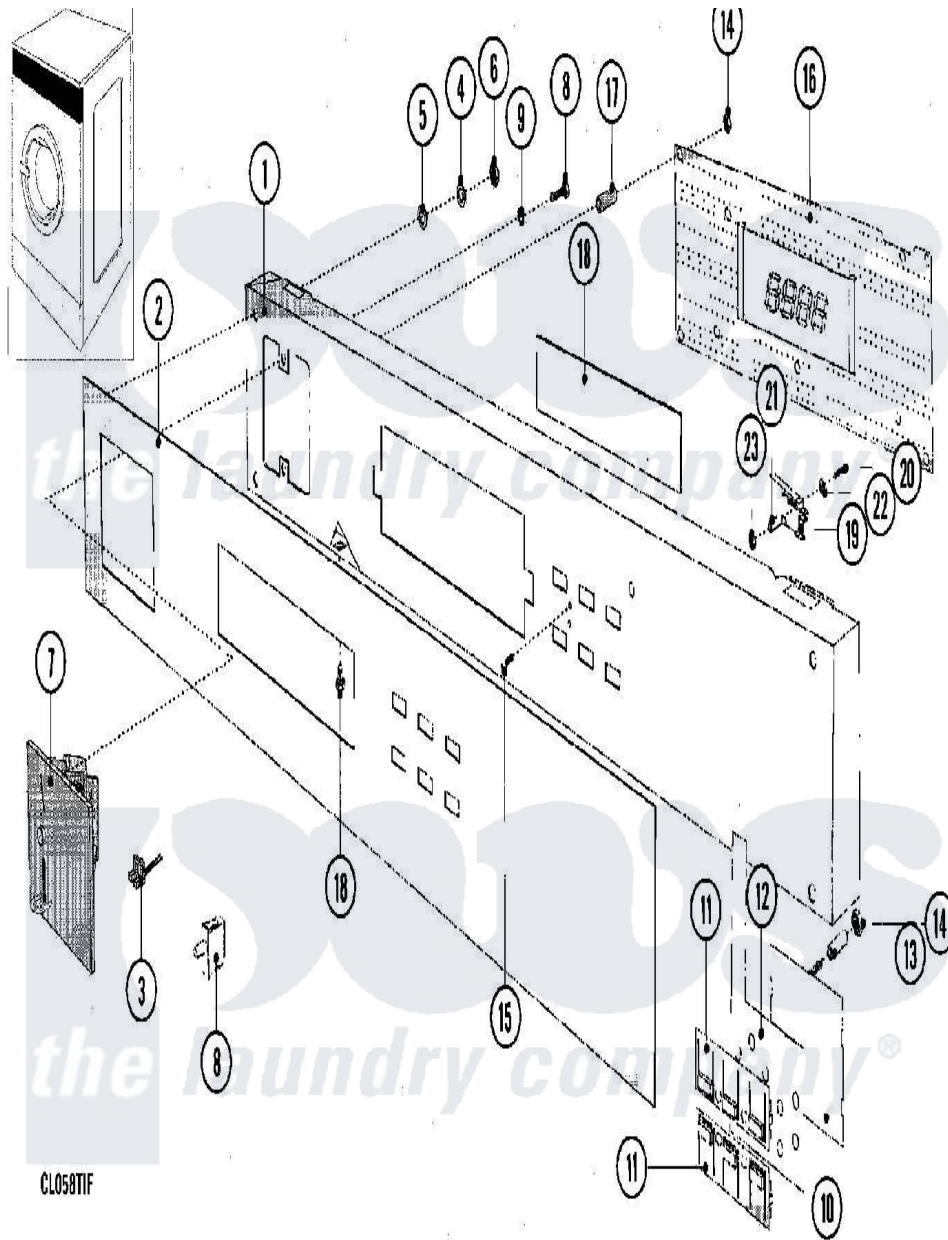

Maytag MFR35PDATS 06 - CONTROL PANEL

Maytag [Commercial Maytag MFR35PDATS Washer Parts](#) Parts Diagram 06 - CONTROL PANEL
 Click on the part number to view part

Item	Original Part Number	Replaced By	Status	Part Description
001	23003637	23003814		Panel, Control
"	23003814			Panel, Control
002	23003641	23003724		Facia, Control Panel Mfr35
"	23003724			Facia, Control Panel Mfr35
003	23003657			Sensor, Optic
004	23001545	23002504		Washer M4
005	23002426	23002950		Lock Washer M4
006	23003666	23001014		Nut M4
007	23002884			Vault, Coin Lu
"	23003644			Coin Drop
"	23003975			Vault, Coin Mfr35/50
008	23003656			Switch, Coin Box
009	23002465	23004485		Lock Washer M5
010	23003645			Holder
011	23003646			Buttons, Row Of 3
012	23003647			Switch, Membrane

013	23003648		Tube
014	23003649	M0282005	Nut-Keps
015	23002617	23001777	Screw, Drive
016	23003705	23003735	Control Board
017	23003651		Tube
018	23003655	W10131114	Cover, Display
019	23001145		Microswitch, Lever
020	23003652		Screw, Switch
021	23003653		Spacer
022	23003654		Washer M3.2
023	23002958		Nut M3