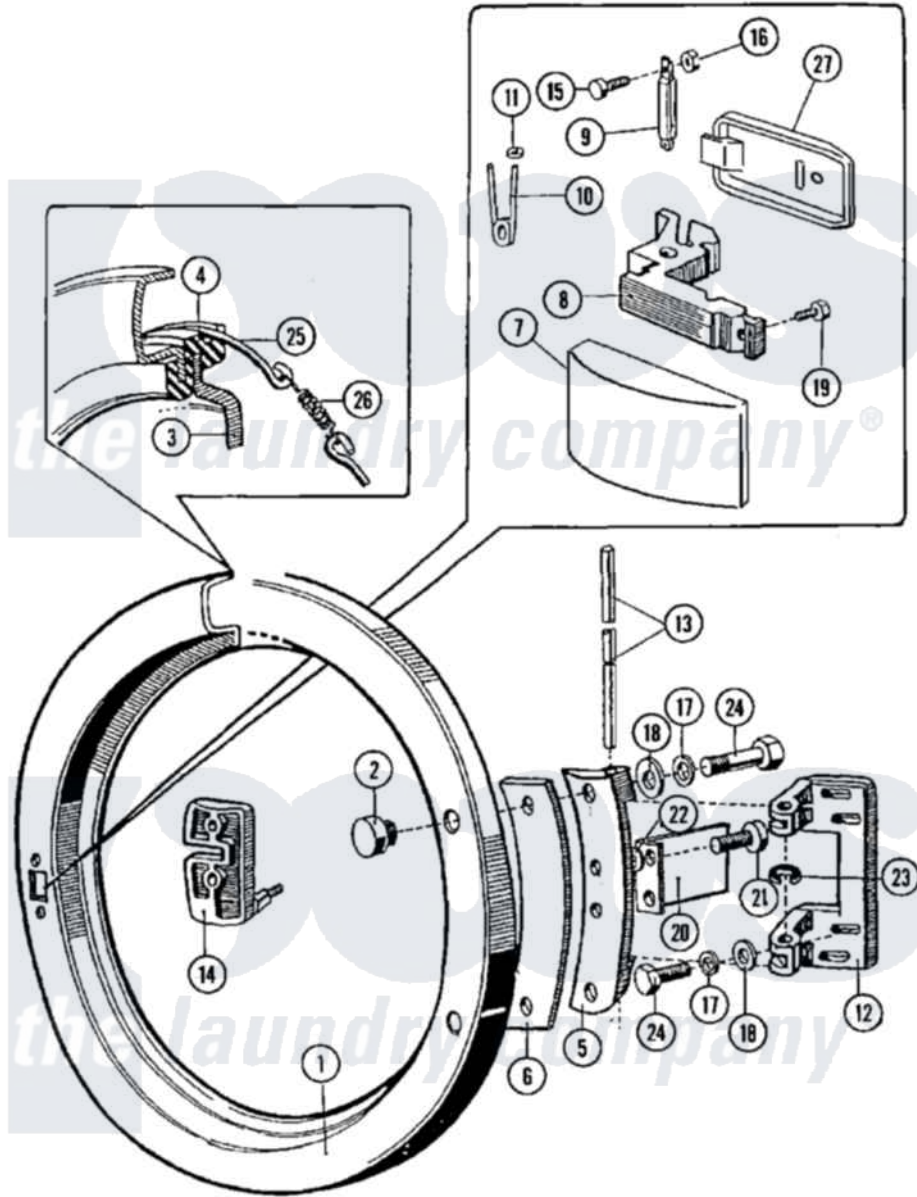

Maytag MFR35PDATS 07 - DOOR

Maytag [Commercial Maytag MFR35PDATS Washer Parts](#) Parts Diagram 07 - DOOR
 Click on the part number to view part

Item	Original Part Number	Replaced By	Status	Part Description
001	23001161			Ring, Door
002	23001162			Nut, Ornamental
003	23001163			Glass, Door
004	23001164			Gasket, Door Glass
005	23001165			Plate, Hinge
006	23001166			Shim, Hinge Plate
007	12001889			Kit, Door HANdle Assembly HANdle Front And Back Included
"	23003631	12001889		Kit, Door HANdle Assembly HANdle Front And Back Included
008	23003634			Lever, Door
009	23001168			Door Handle Pivot Pin
010	23001169			Spring, Handle Lever
011	23001057	23002499		Spring Retaining Clip
012	23001171			Base, Hinge
013	23001172			Shaft, Door Hinge

014	23001173		Handle, Lever Plate
015	23002937		Screw
016	23001159		Washer Lu
"	23001176	23001312	Mut M6
017	23001176	23001312	Mut M6
018	23001159		Washer Lu
019	23001621		Screw Lu
020	23001177		Screw
021	23001179		Screw
022	23001180	23001056	Ring, Shaft Locking
023	23001181		Ring, Retaining
024	23002279	23002462	Screw Lu
025	23001185		Doorseal, Tension Ring
026	23001186		Doorspring, Tension Spring
027	23003632	12001889	Kit, Door HANdle Assembly HANdle Front And Back Included