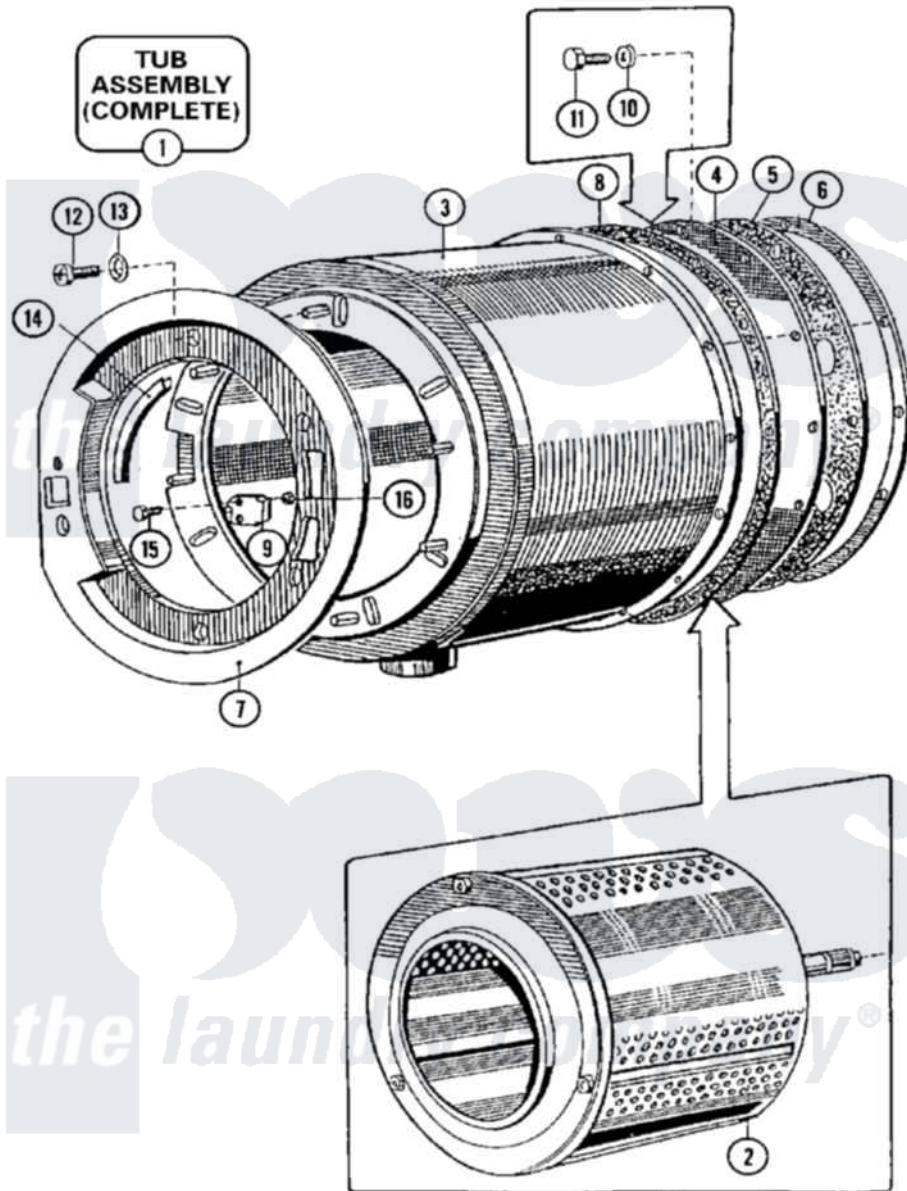

Maytag MFR35PDATS 08 - BASKET & OUTER SHELL ASSEMBLY

Maytag Commercial Maytag MFR35PDATS Washer Parts Parts Diagram 08 - BASKET & OUTER SHELL ASSEMBLY

[Click on the part number to view part](#)

Item	Original Part Number	Replaced By	Status	Part Description
001	NLA		Not Available	TUB (COMPLETE)
002	23003817			Drum And Shaft Mfr 35 Lu
003	23001191			Shell, Outer
004	23001193			Backplate
005	23001195			Backplate
006	23001197			Ring, Clamp
007	23001198			Shield
008	23001199			Gasket, Rear Shell
009	23001200			Hinge, Mirco Switch
010	23001201			Washer
011	23001202	23002940		Screw
012	23001177			Screw
013	23001204			Washer, Finishing
014	23001088	23002473		Rubber, Protective
015	23001089			Screw
016	23001055	23001014		Nut M4