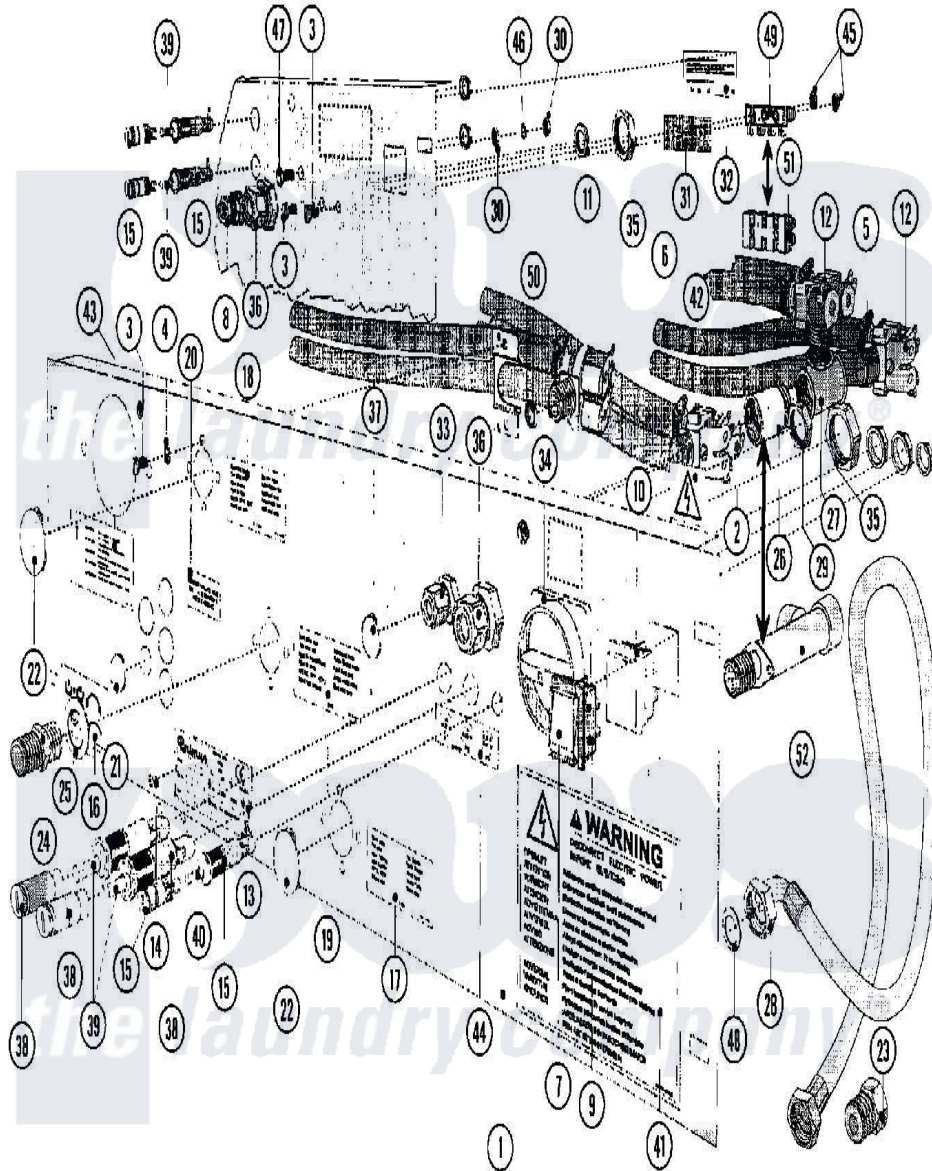

Maytag MFR35PDATS 11 - WATER VALVE & REAR PANEL

Maytag Commercial Maytag MFR35PDATS Washer Parts Parts Diagram 11 - WATER VALVE & REAR PANEL
 Click on the part number to view part

Item	Original Part Number	Replaced By	Status	Part Description
001	23002909	23003683		Bridge, Rear
002	23001533			Valve, Three-Way
003	23002423	23001361		Bolt
004	23002111	23001013		Lock Washer External Teeth M4
005	23001506	596669		Clamp, Manifold
006	23001507			Waterhose
007	23001532			Cover, Button
008	23001453			Nut, Swivel
009	23001529			Button
010	23001452			Square Plug
011	23001450			Swivel
012	23001455			Valve, Two Way
013	BLANK		Not Available	PLATE, IDENTIFICATION
014	23001461			Rivets, Blind
015	23001462			Holder, Fuse
016	23001468			Sticker, Spin Direction